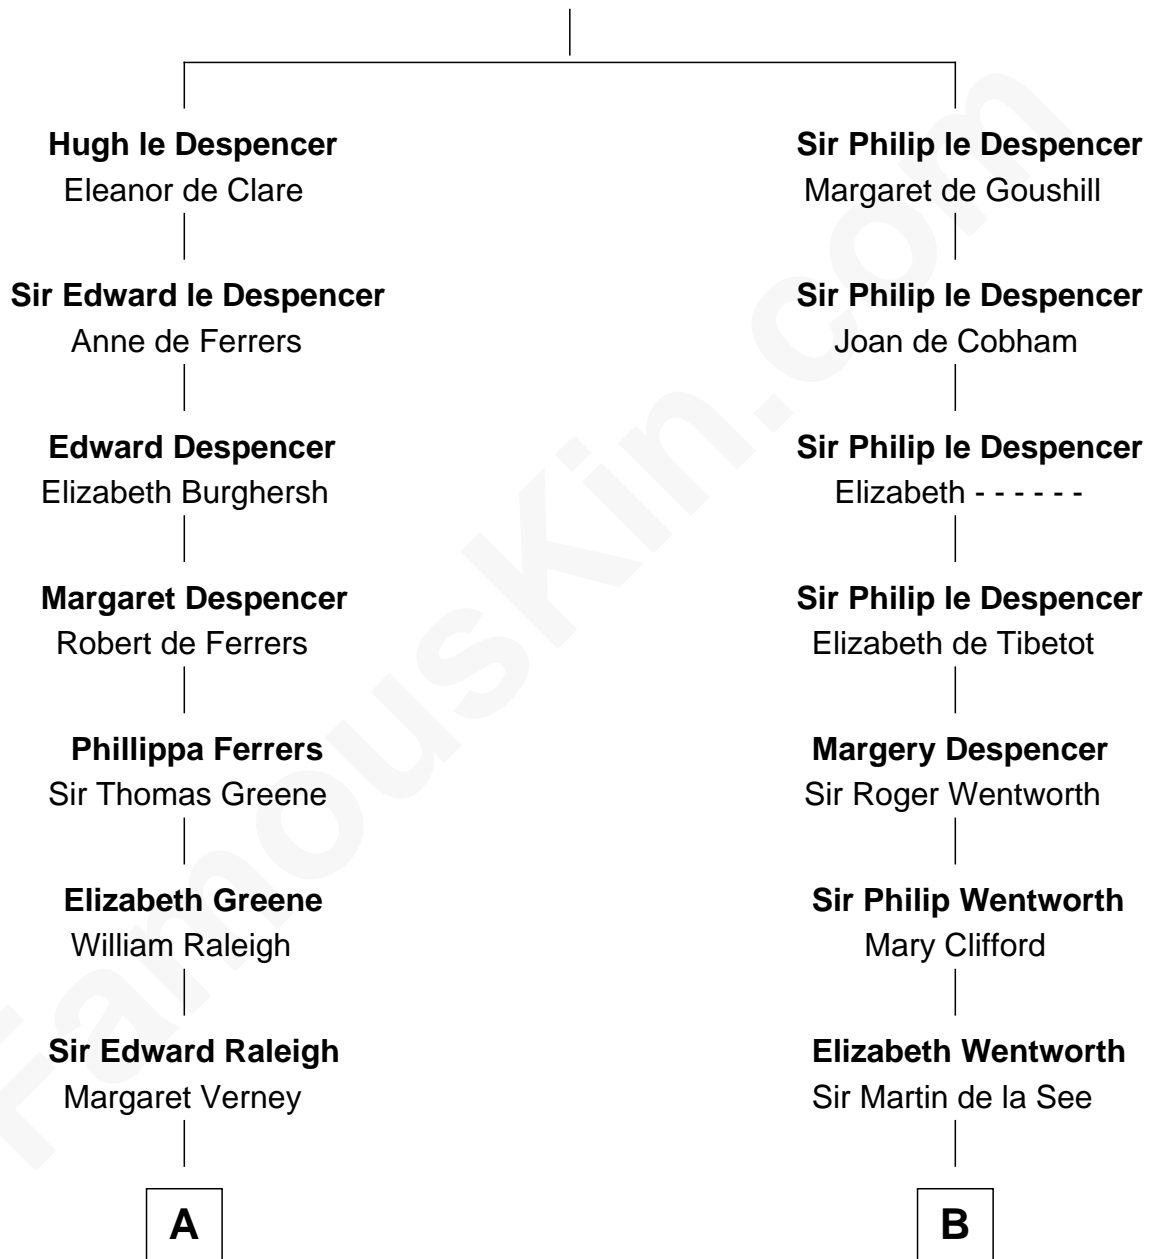

FamousKin.com Relationship Chart of

Jonathan Swift

Author of Gulliver's Travels

13th cousin 8 times removed of

Harper Lee

Author of To Kill a Mockingbird

Sir Hugh le Despencer

Isabella de Beauchamp

C

|
John Farrar Finch

Frances Smith

|
John Robert Finch

Frances Cunningham

|
James Cunningham Finch

Ellen Rivers Williams

|
Frances Cunningham Finch