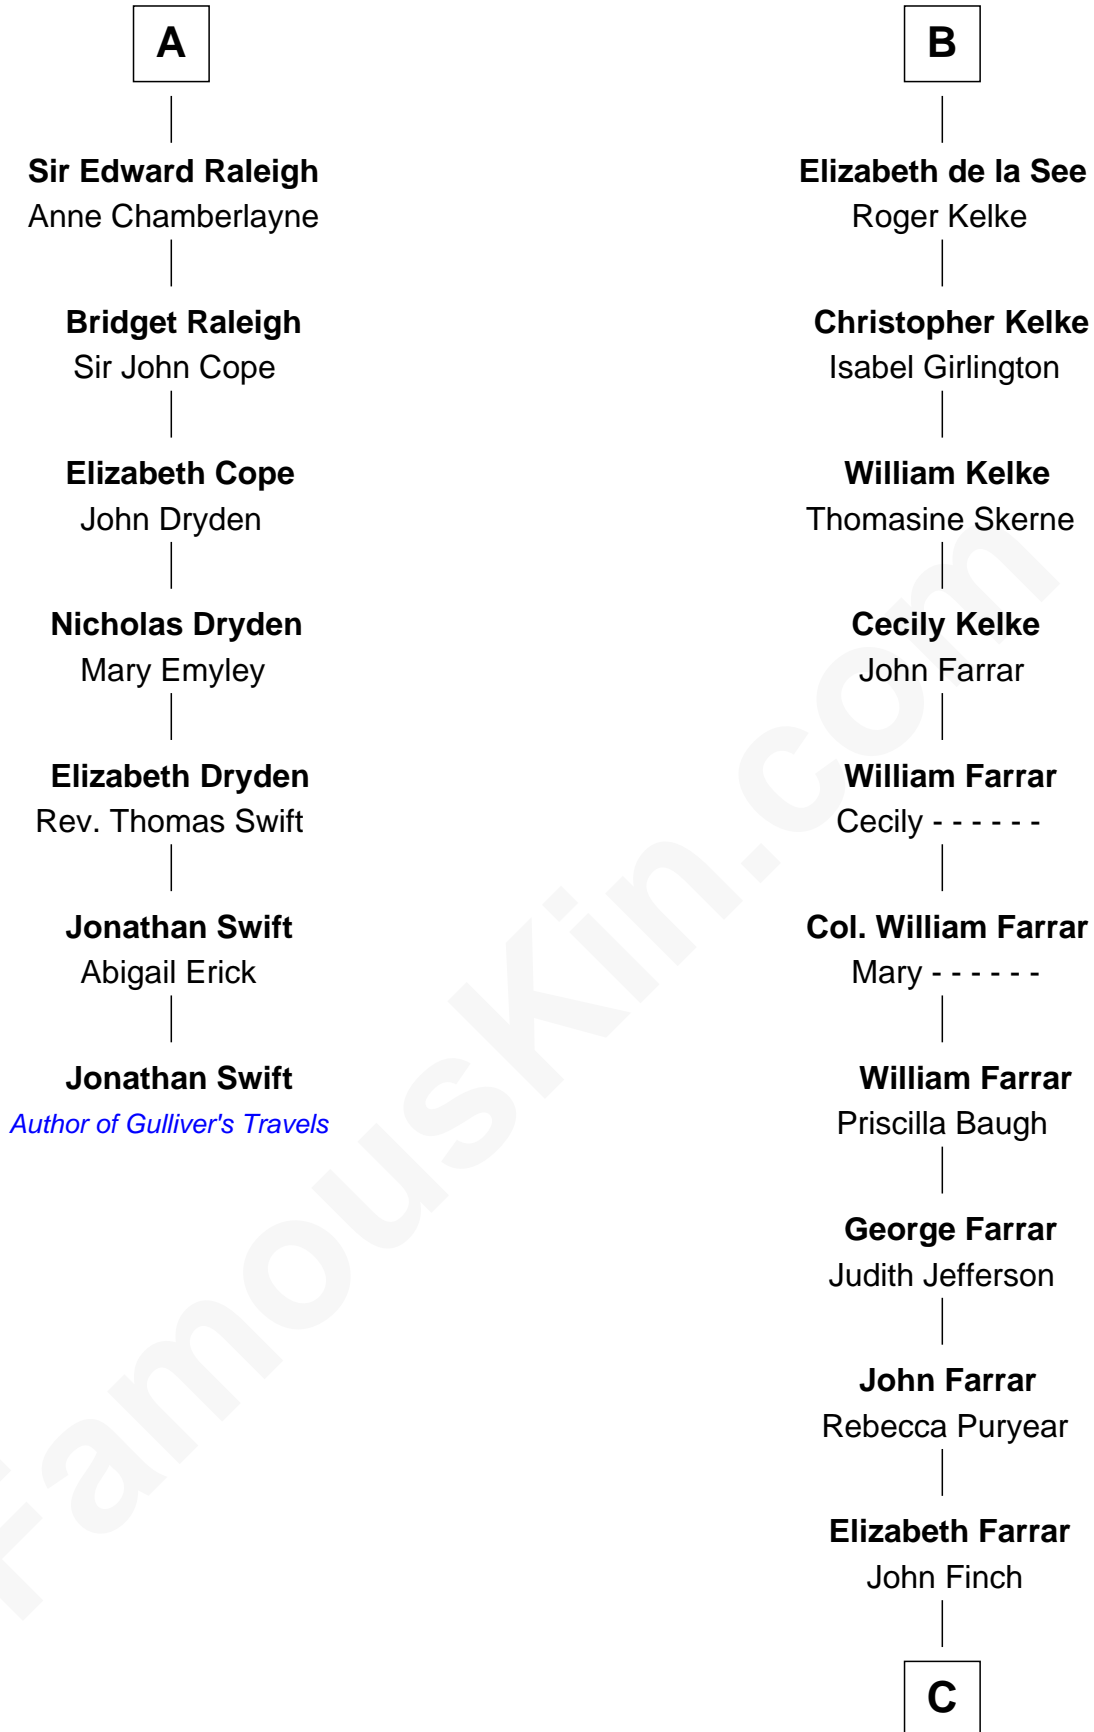

FamousKin.com Relationship Chart of

Jonathan Swift

Author of Gulliver's Travels

13th cousin 8 times removed of

Harper Lee

Author of To Kill a Mockingbird

Sir Hugh le Despencer

Isabella de Beauchamp