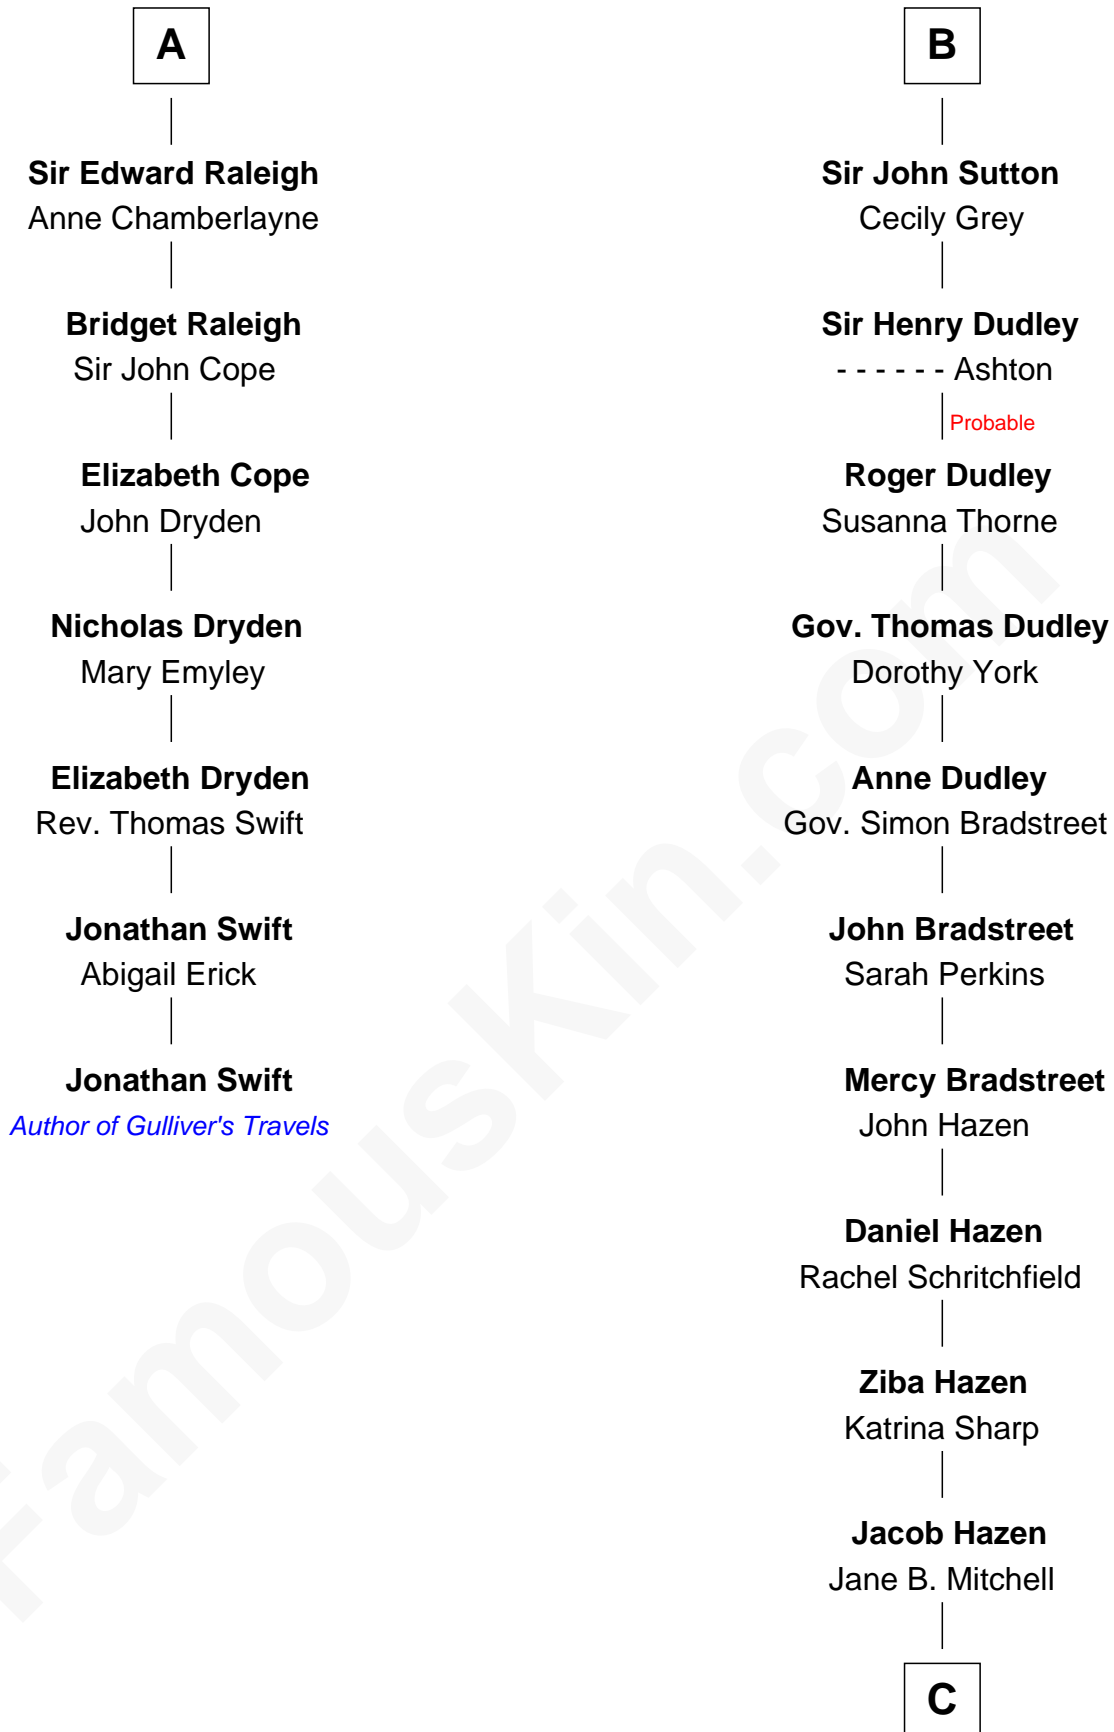

FamousKin.com Relationship Chart of

Jonathan Swift

Author of Gulliver's Travels

13th cousin 8 times removed of

J. K. Simmons

TV and Movie Actor

C

Sedgwick Russell Hazen