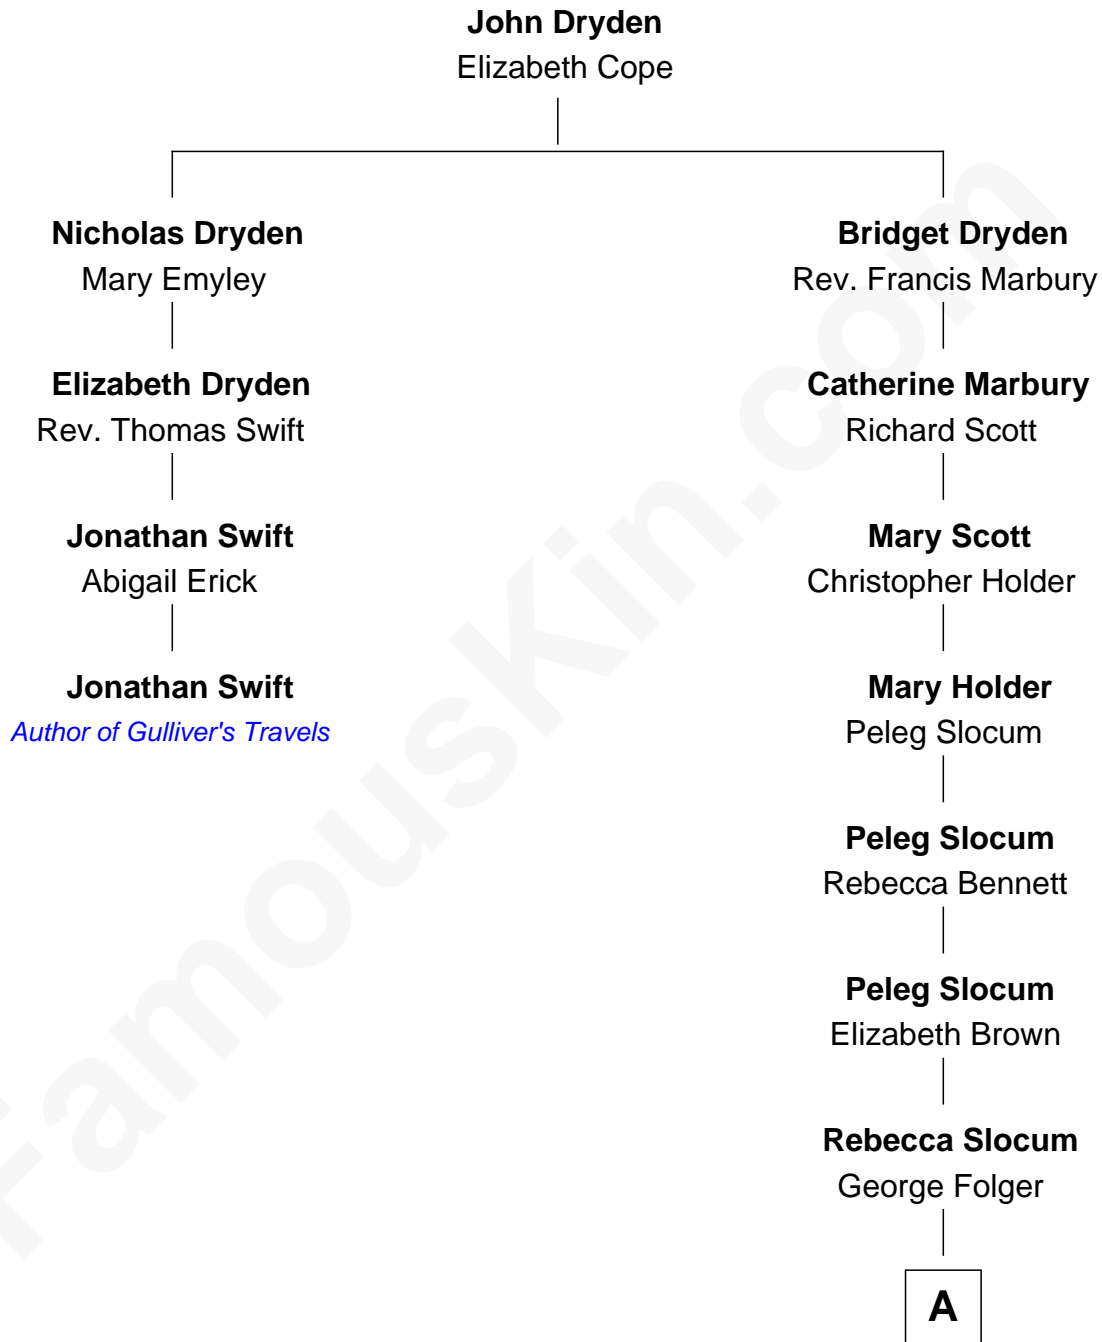

# FamousKin.com Relationship Chart of

**Jonathan Swift**

*Author of Gulliver's Travels*

3rd cousin 6 times removed of

**Henry Clay Folger**

*Founder of Folger Shakespeare Library and Chairman of Standard Oil*

A

Samuel Brown Folger

Nancy F. Hiller

Henry Clay Folger

Eliza Jane Clark

Henry Clay Folger

*Chairman of Standard Oil*

FamousKin.com