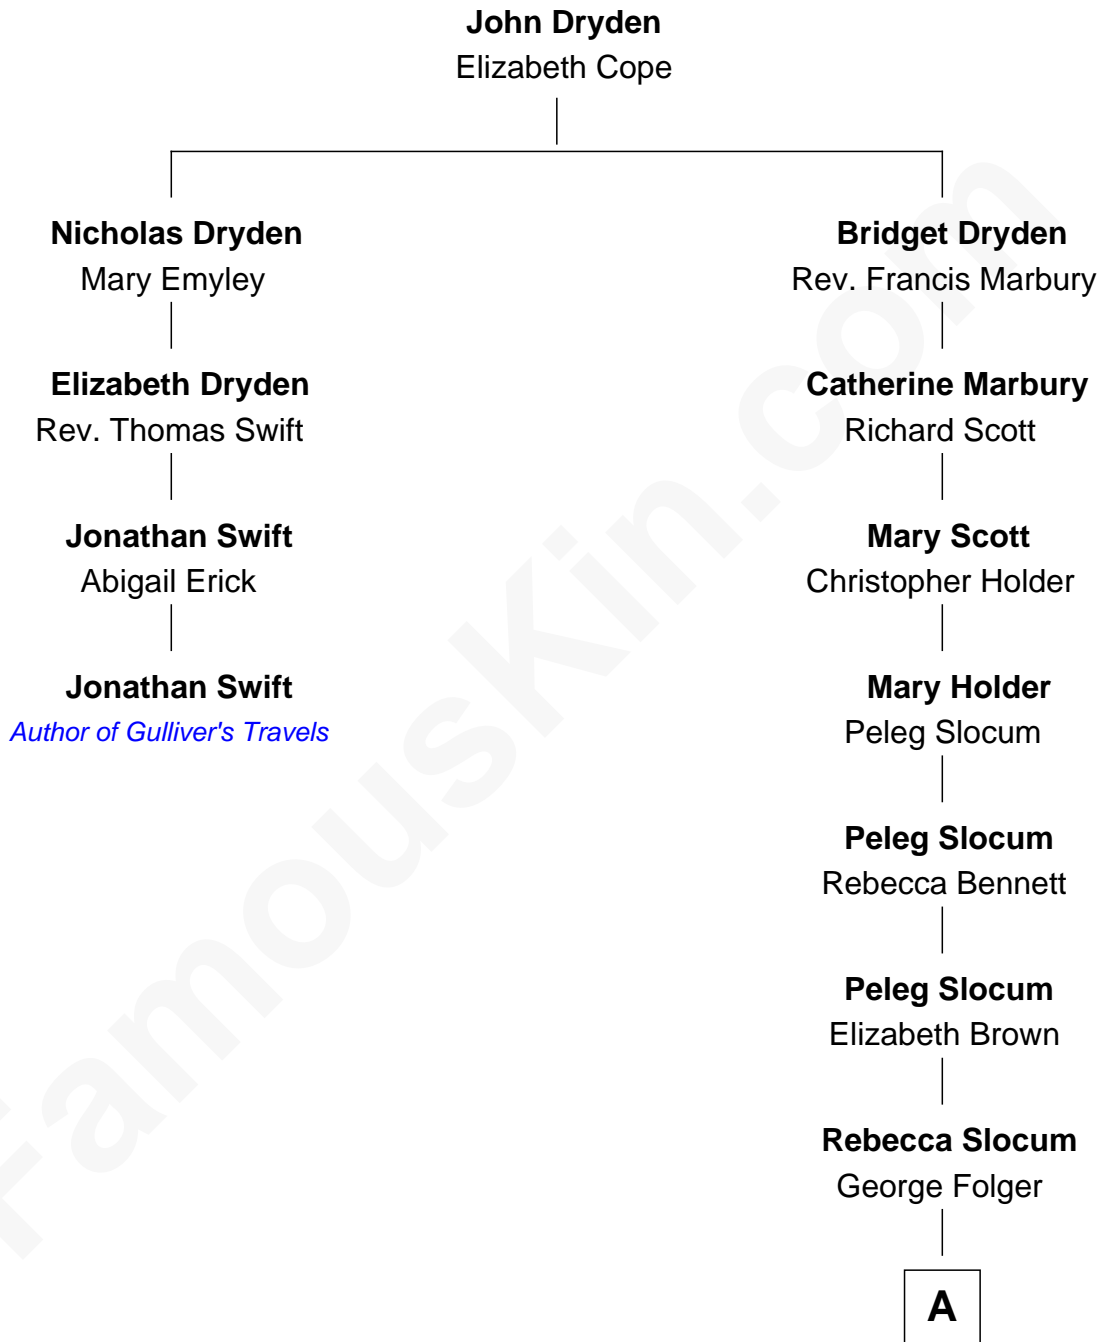

FamousKin.com

Relationship Chart of Jonathan Swift

Author of Gulliver's Travels

3rd cousin 5 times removed of

J. A. Folger

Founder of Folger Coffee Company

A

|
Samuel Brown Folger

Nancy F. Hiller

|
J. A. Folger

Founder of Folger Coffee Co.

FamousKin.com