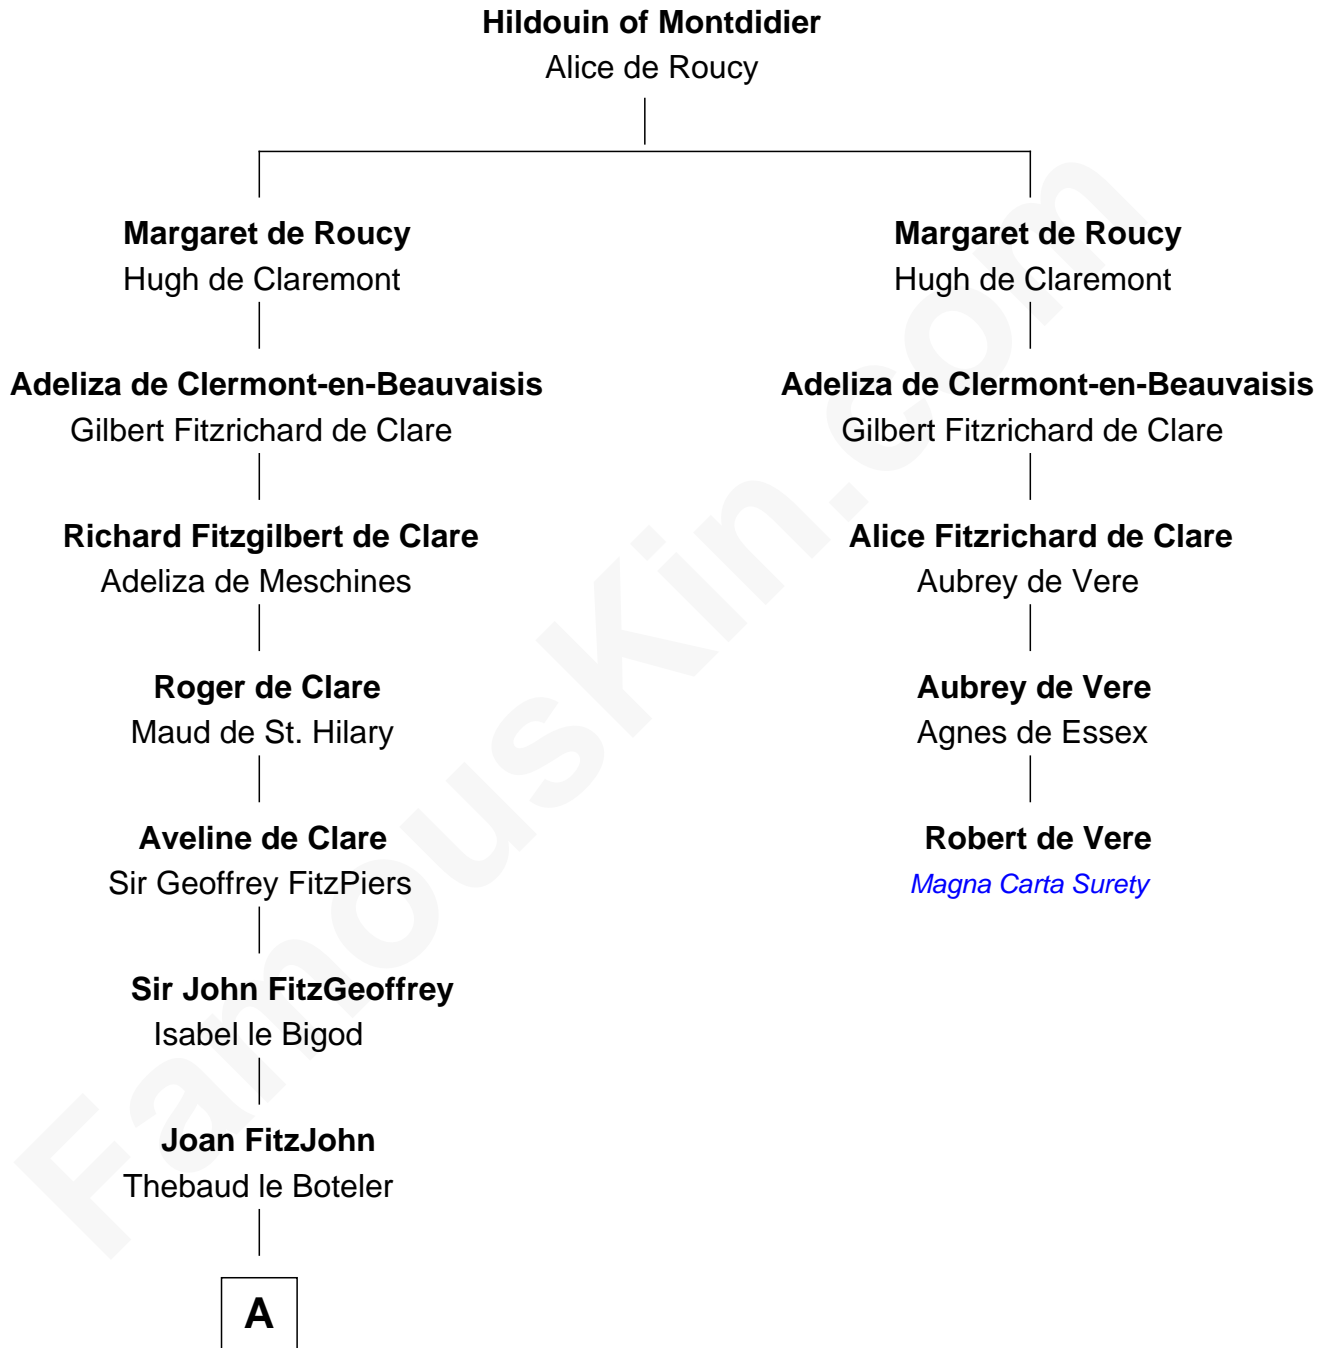

FamousKin.com Relationship Chart of

Jonathan Swift

Author of Gulliver's Travels

4th cousin 17 times removed of

Robert de Vere

Magna Carta Surety

A

Sir Edmund Boteler

Joan FitzGerald

Sir James le Boteler

Eleanor de Bohun

Pernel le Boteler

Sir Gilbert Talbot

Sir Richard Talbot

Ankaret le Strange

Mary Talbot