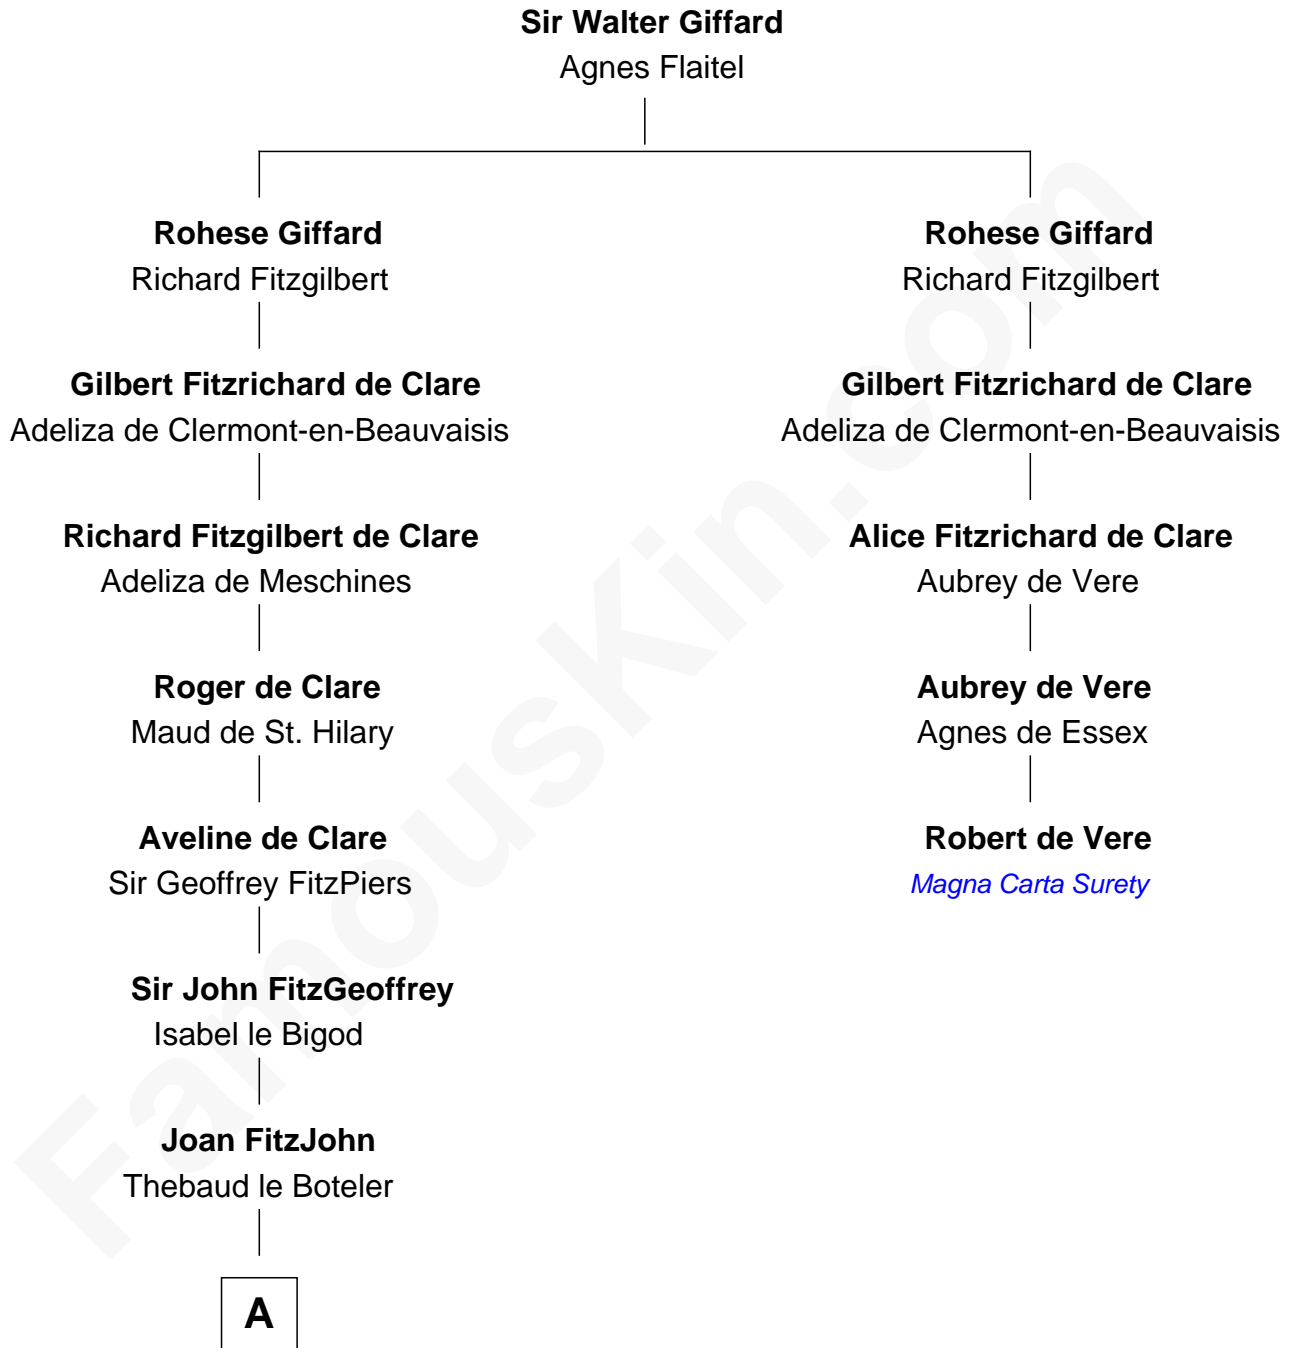

FamousKin.com

Relationship Chart of Jonathan Swift

Author of *Gulliver's Travels*

4th cousin 17 times removed of

Robert de Vere

Magna Carta Surety

A

Sir Edmund Boteler

Joan FitzGerald

Sir James le Boteler

Eleanor de Bohun

Pernel le Boteler

Sir Gilbert Talbot

Sir Richard Talbot

Ankaret le Strange

Mary Talbot