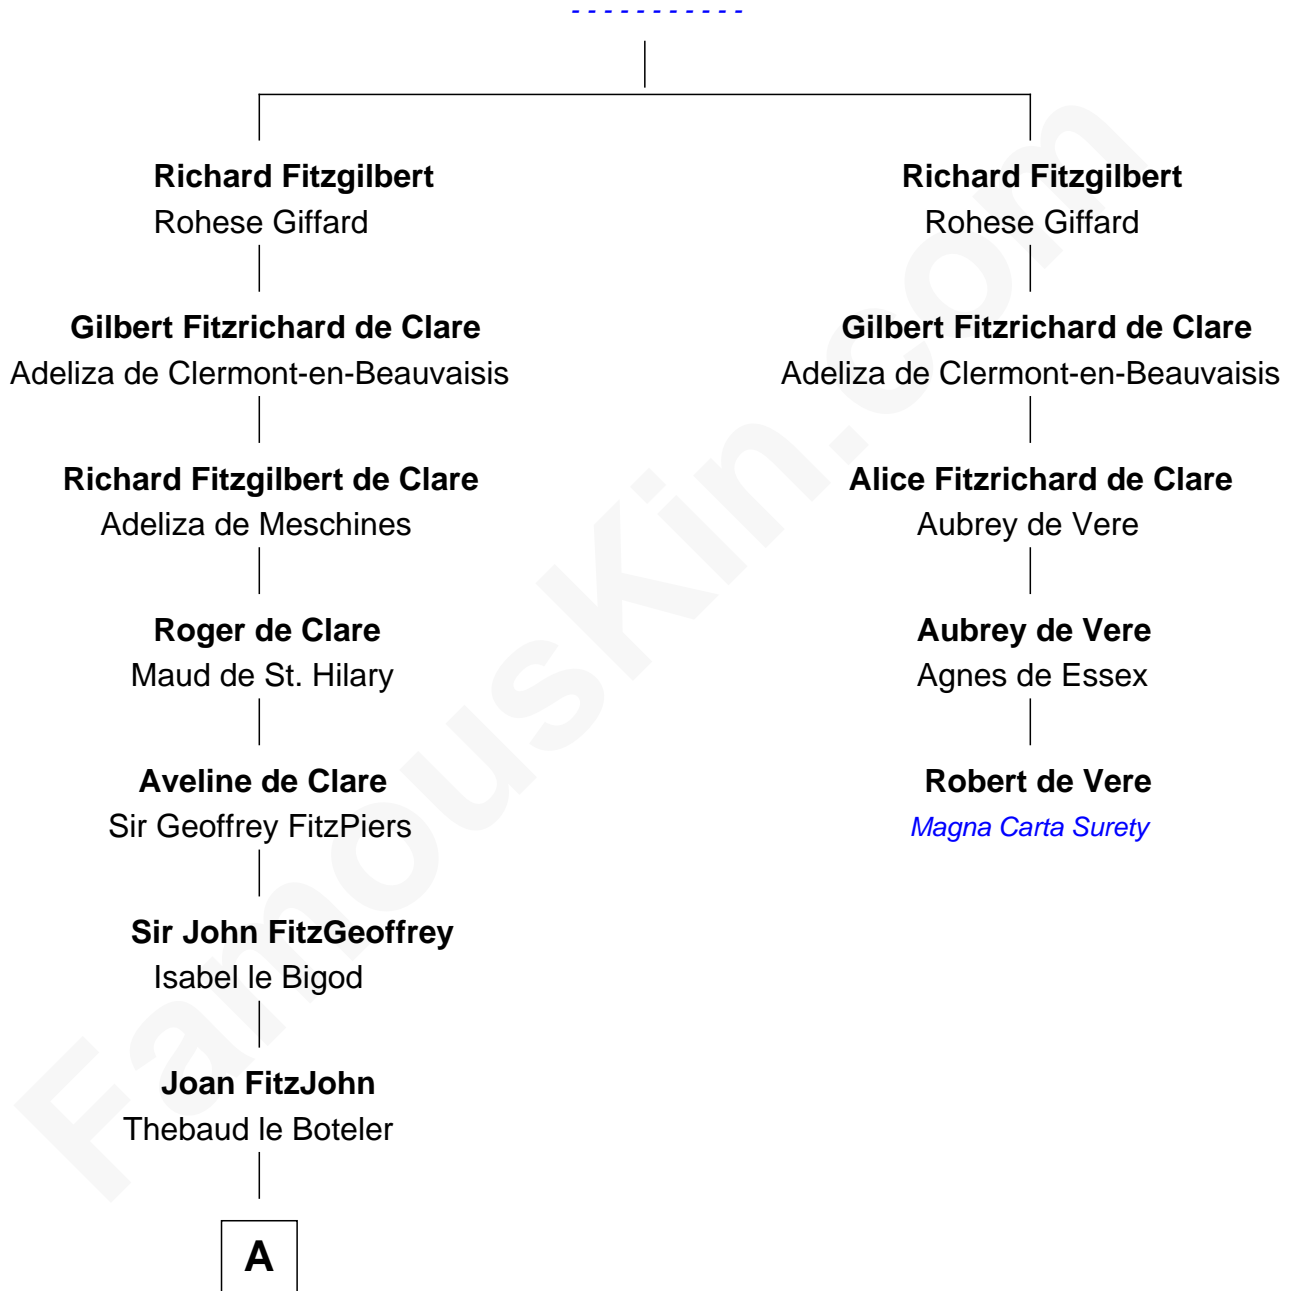

FamousKin.com Relationship Chart of

Jonathan Swift

Author of Gulliver's Travels

4th cousin 17 times removed of

Robert de Vere

Magna Carta Surety

Gilbert Crispin

B