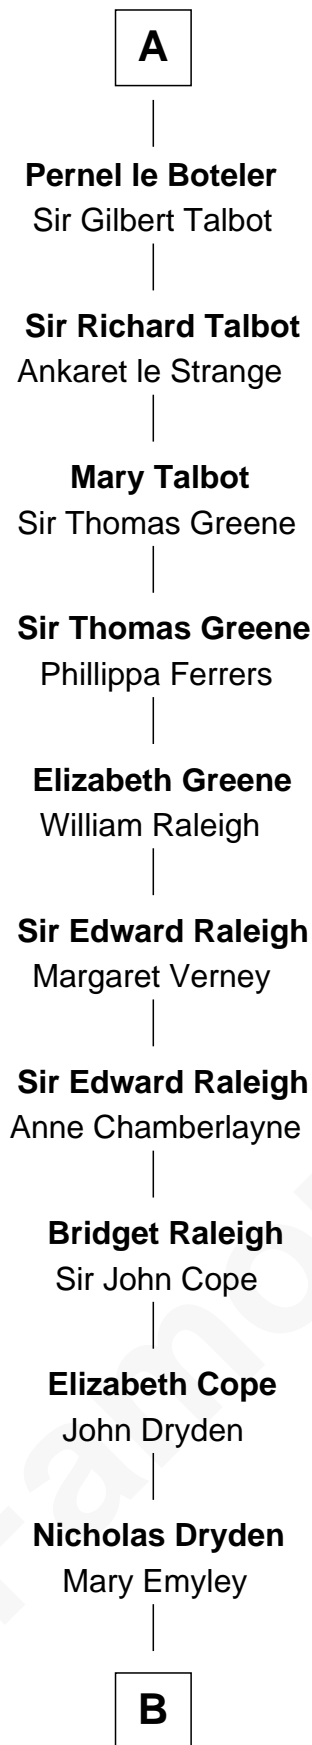

FamousKin.com Relationship Chart of

Jonathan Swift

Author of Gulliver's Travels

1st cousin 18 times removed of

Robert de Vere

Magna Carta Surety

Aubrey de Vere
Alice Fitzrichard de Clare

Rohese de Vere
Geoffrey de Mandeville

Aubrey de Vere
Agnes de Essex

Maud de Mandeville
Piers de Lutegareshale

Robert de Vere
Magna Carta Surety

Sir Geoffrey FitzPiers
Aveline de Clare

Sir John FitzGeoffrey
Isabel le Bigod

Joan FitzJohn
Thebaud le Boteler

Sir Edmund Boteler
Joan FitzGerald

Sir James le Boteler
Eleanor de Bohun

A

B

—
Elizabeth Dryden
Rev. Thomas Swift

—
Jonathan Swift
Abigail Erick

—
Jonathan Swift
Author of Gulliver's Travels

FamousKin.com