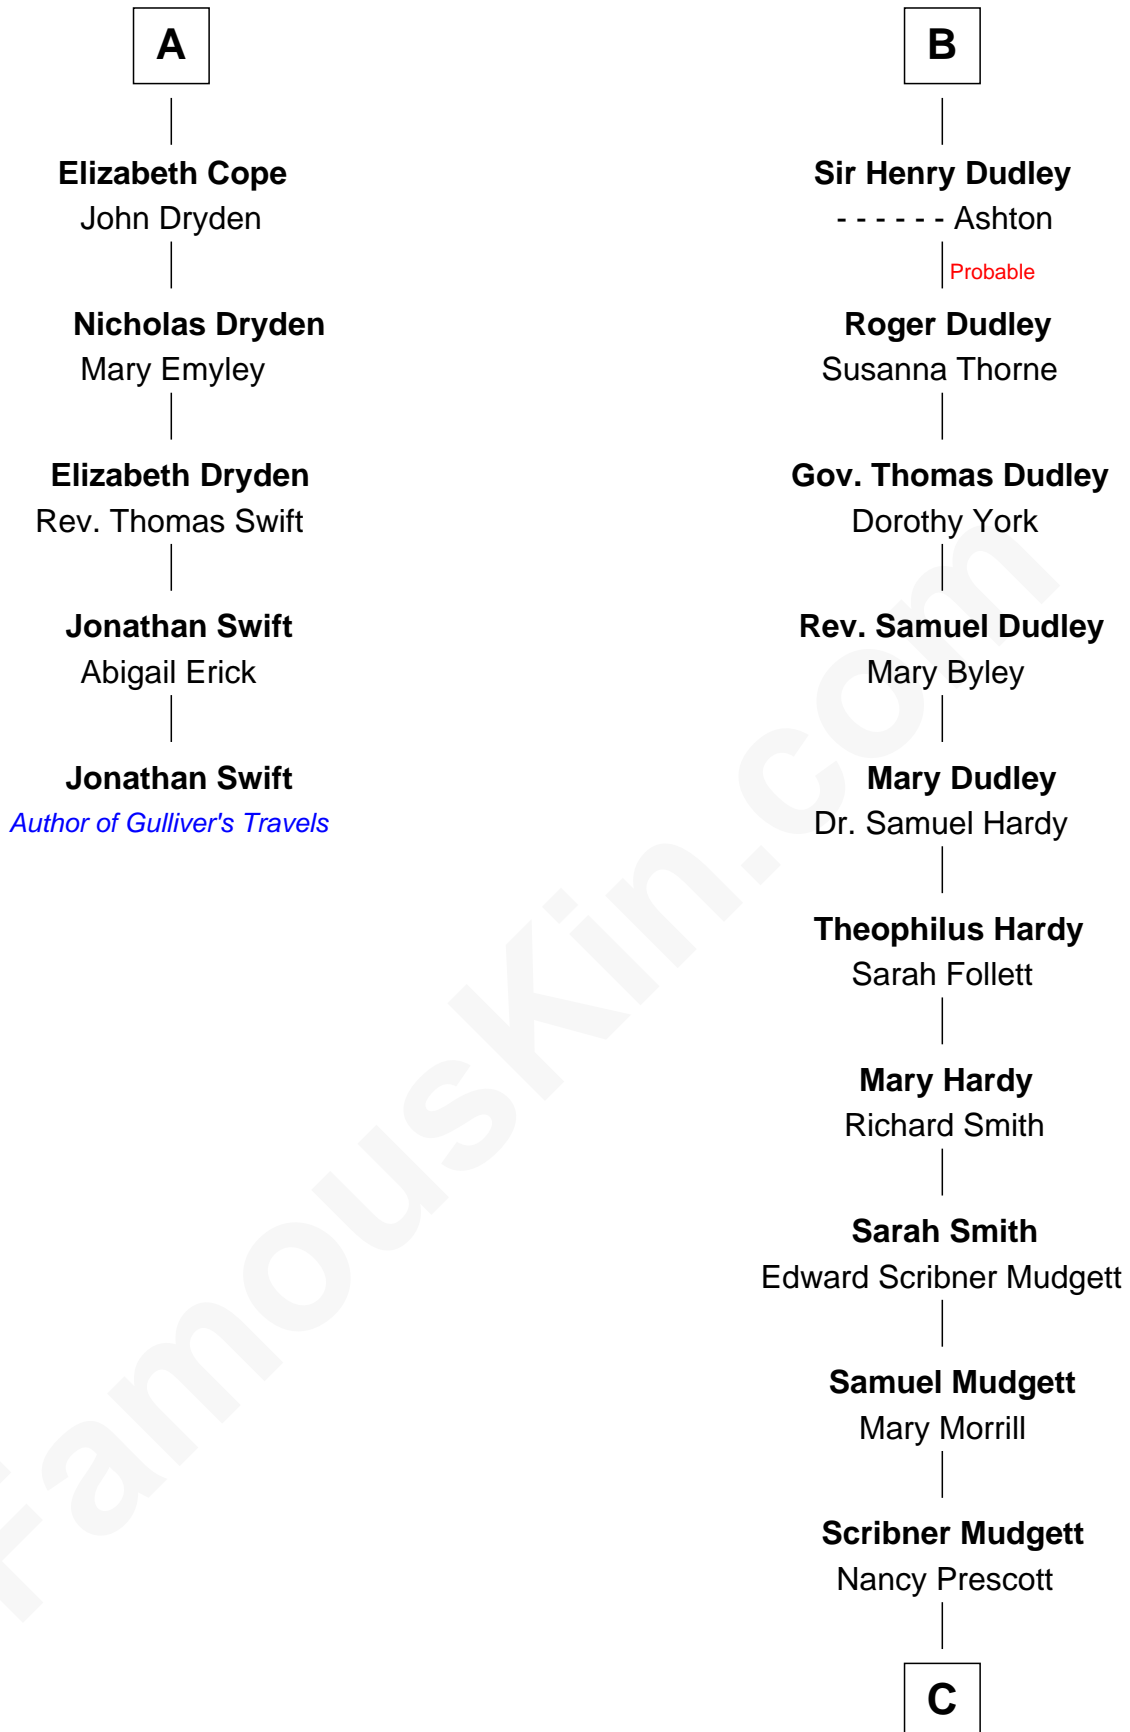

## Relationship Chart of

### Jonathan Swift

*Author of Gulliver's Travels*

11th cousin 7 times removed of

### Dr. H. H. Holmes

*Serial Killer aka "Devil in the White City"*

C

**Levi Horton Mudgett**  
Theodate Page Price

**Dr. H. H. Holmes**  
*Serial Killer Dr. H. H. Holmes*

FamousKin.com