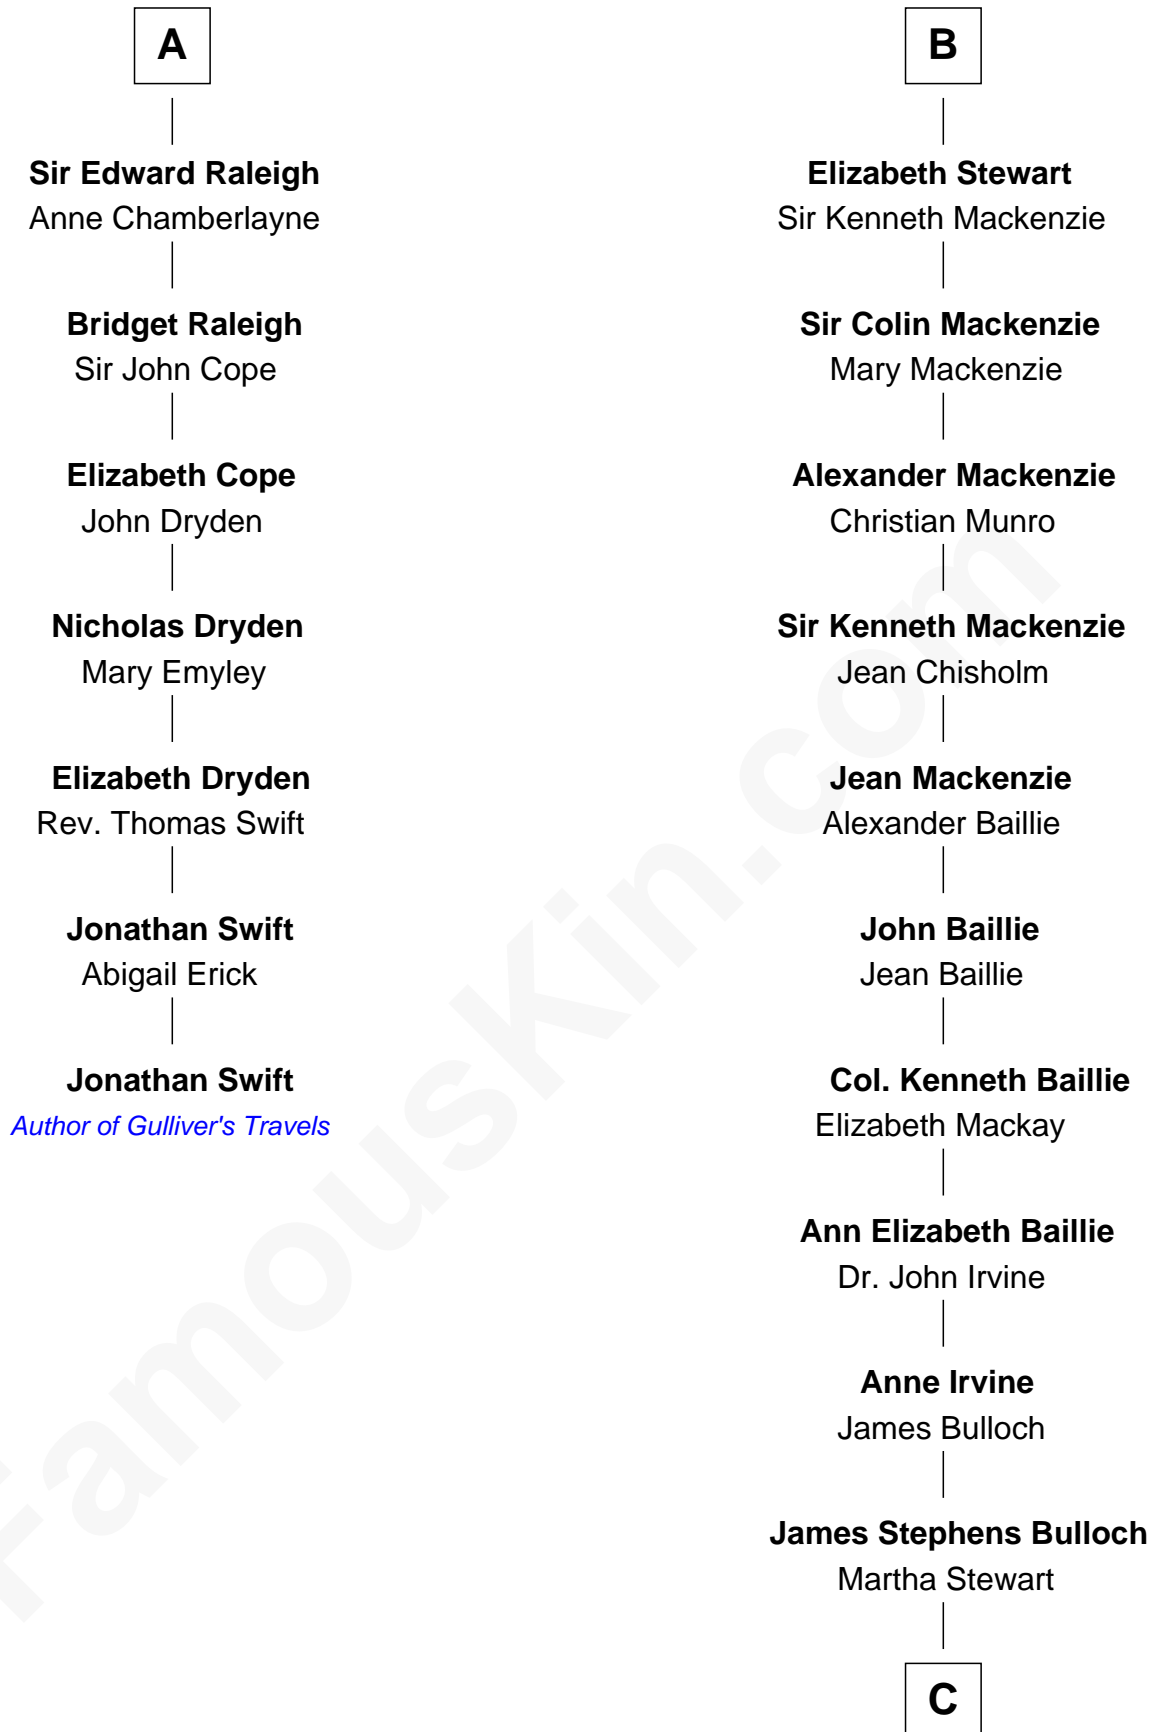

FamousKin.com

Relationship Chart of

Jonathan Swift

Author of Gulliver's Travels

13th cousin 6 times removed of

Eleanor Roosevelt

First Lady of President Franklin D. Roosevelt

C

Martha Bulloch
Theodore Roosevelt

Elliott Roosevelt
Anna Rebecca Hall

Eleanor Roosevelt
First Lady of Franklin Roosevelt

FamousKin.com