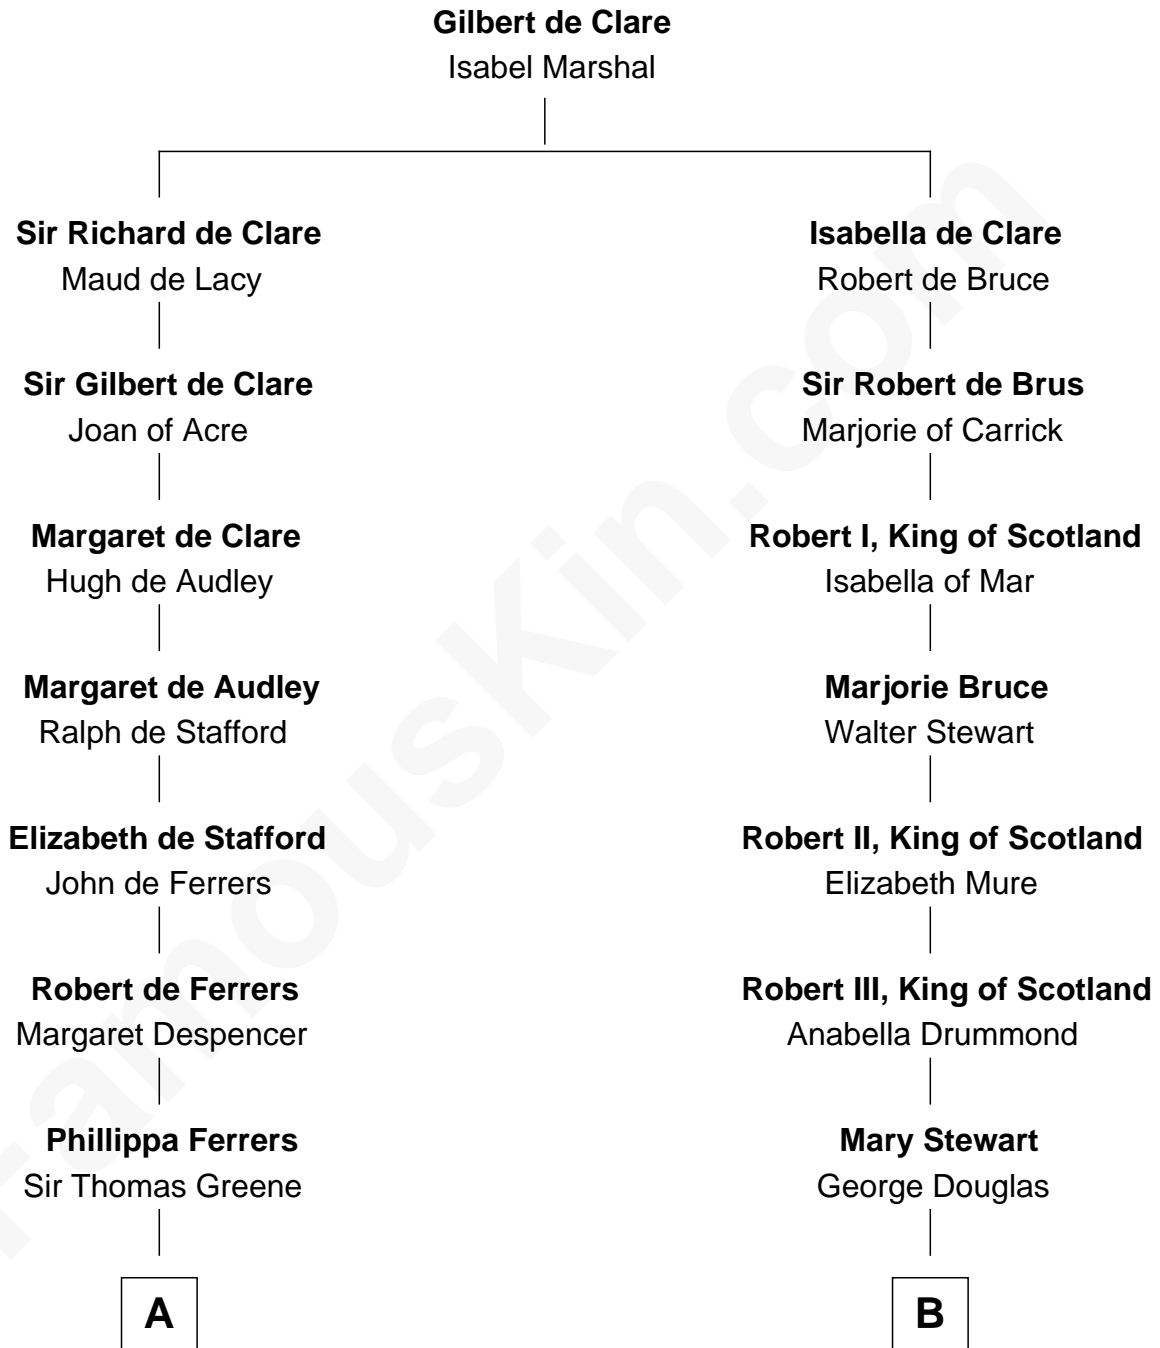

FamousKin.com Relationship Chart of

Jonathan Swift

Author of Gulliver's Travels

15th cousin 6 times removed of

Eleanor Roosevelt

First Lady of President Franklin D. Roosevelt

C

Anne Irvine

James Bulloch

James Stephens Bulloch

Martha Stewart

Martha Bulloch

Theodore Roosevelt

Elliott Roosevelt

Anna Rebecca Hall

Eleanor Roosevelt

First Lady of Franklin Roosevelt