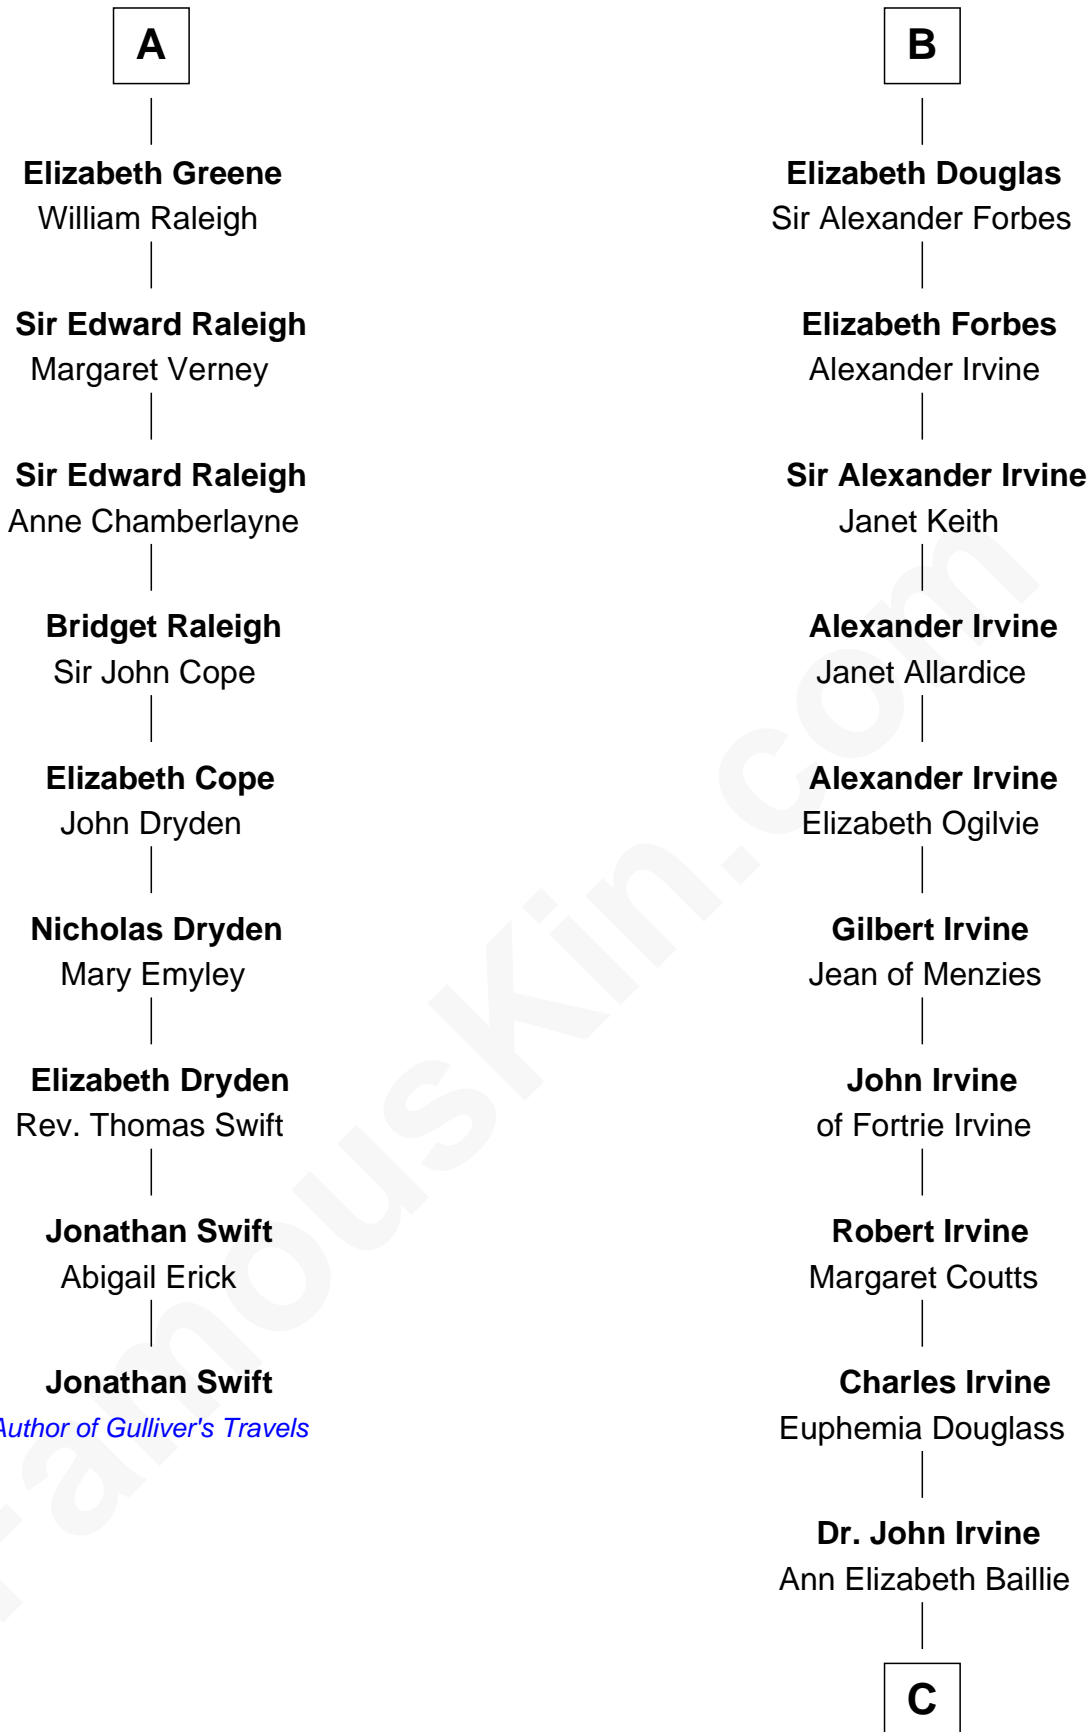

FamousKin.com Relationship Chart of

Jonathan Swift

Author of Gulliver's Travels

15th cousin 6 times removed of

Eleanor Roosevelt

First Lady of President Franklin D. Roosevelt

C

Anne Irvine

James Bulloch

James Stephens Bulloch

Martha Stewart

Martha Bulloch

Theodore Roosevelt

Elliott Roosevelt

Anna Rebecca Hall

Eleanor Roosevelt

First Lady of Franklin Roosevelt