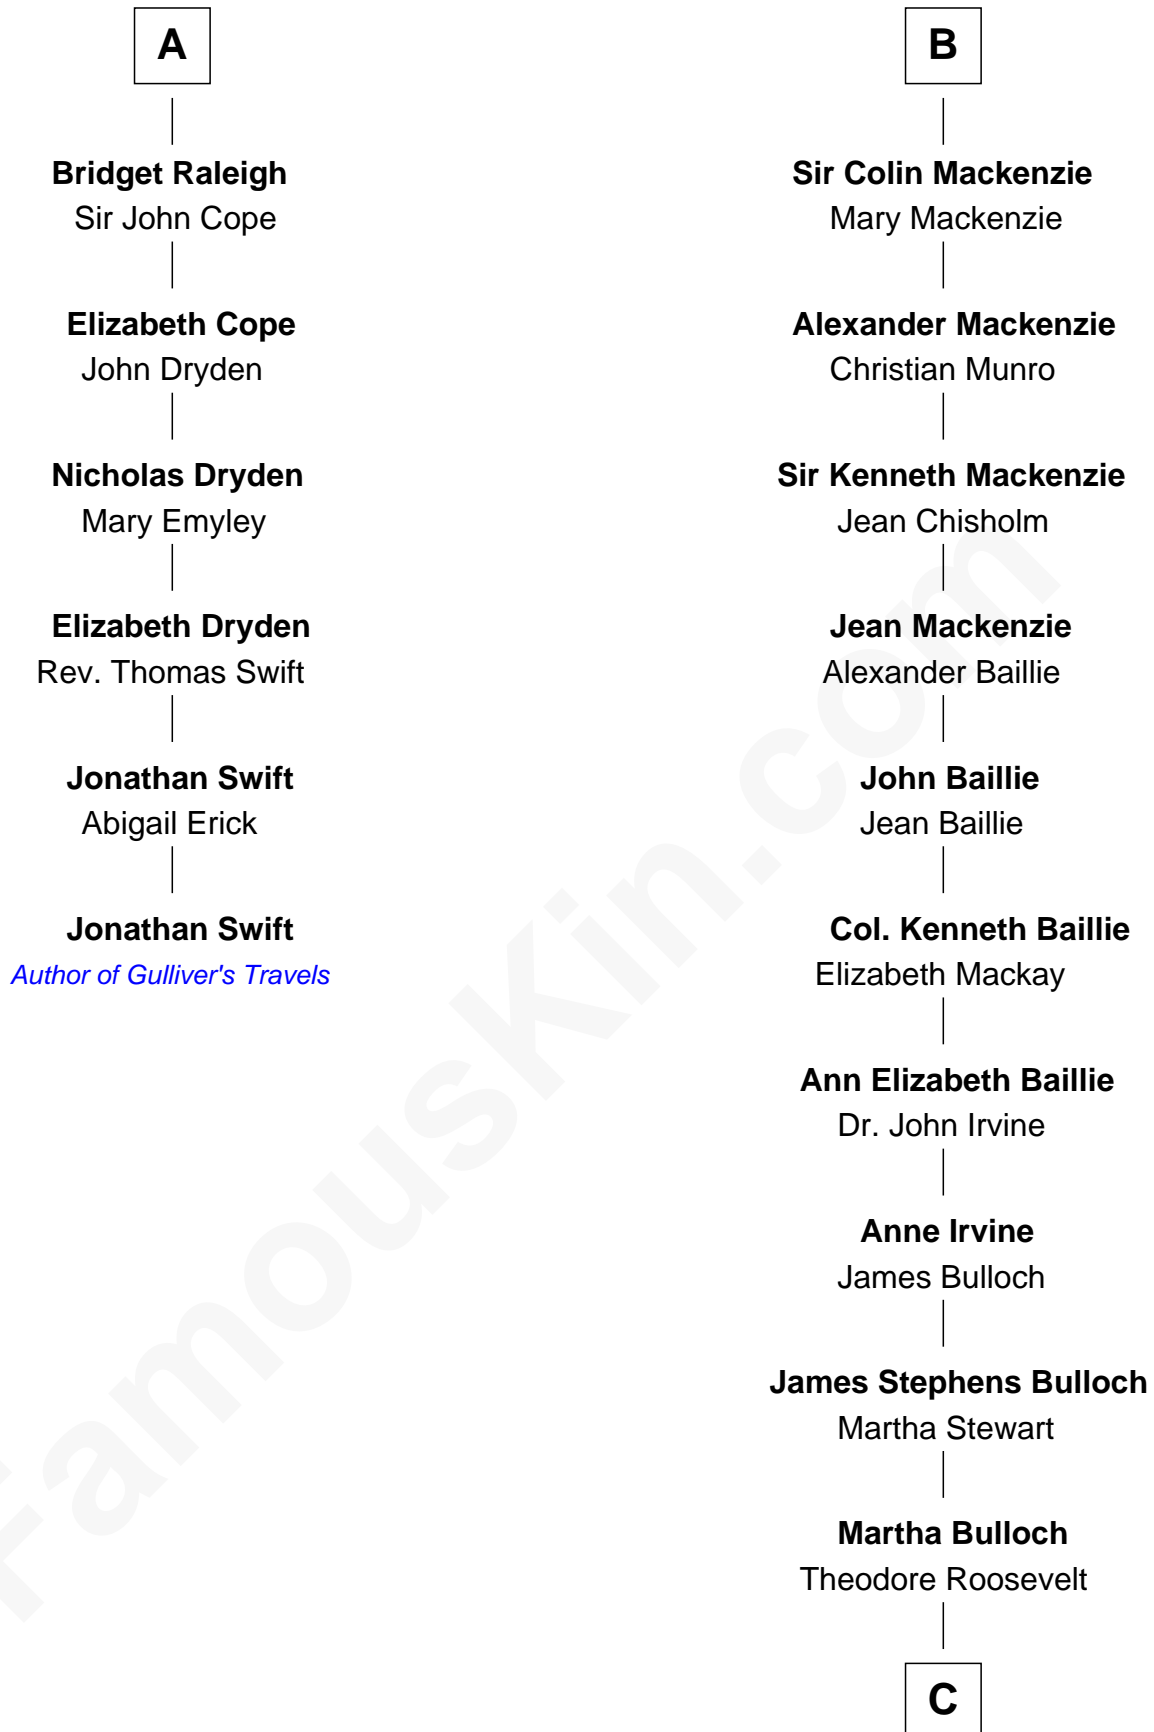

FamousKin.com Relationship Chart of

Jonathan Swift

Author of Gulliver's Travels

12th cousin 6 times removed of

Eleanor Roosevelt

First Lady of President Franklin D. Roosevelt

Edmund Fitzalan

Alice de Warenne

C

Elliott Roosevelt
Anna Rebecca Hall

Eleanor Roosevelt
First Lady of Franklin Roosevelt

FamousKin.com