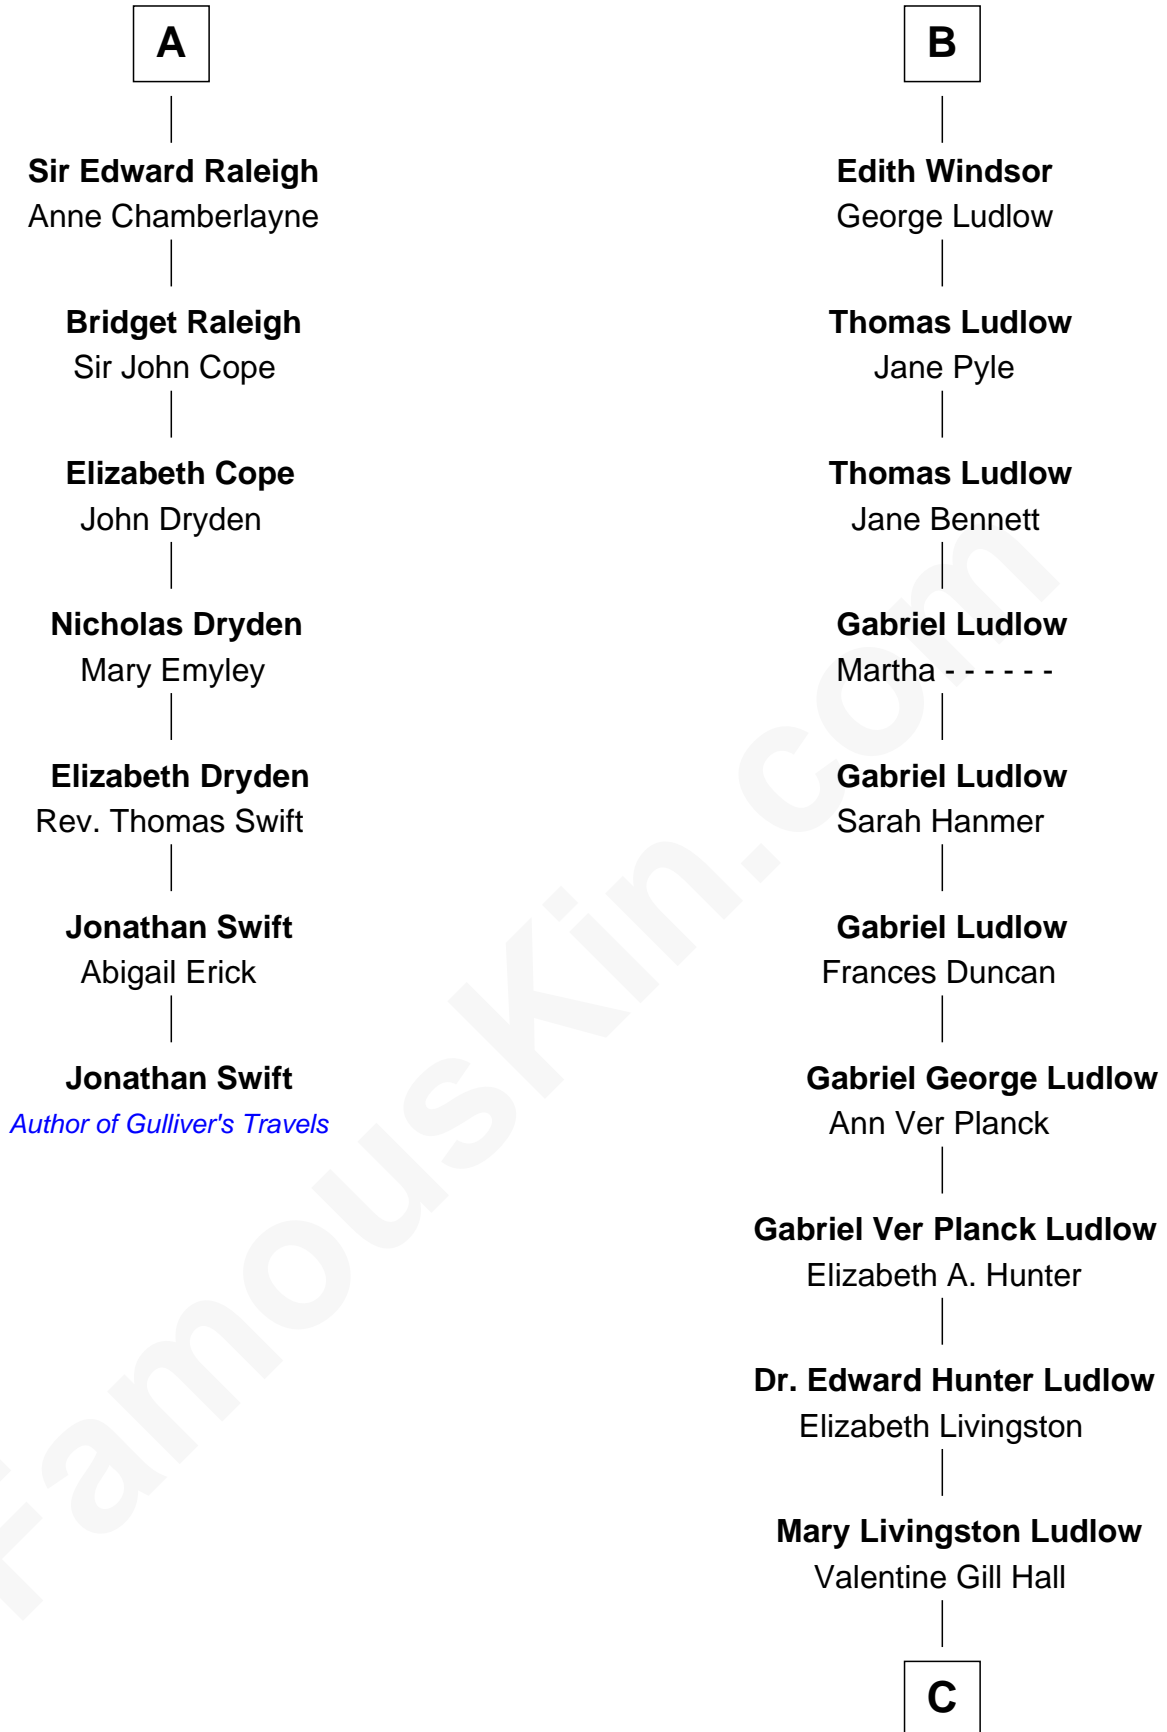

FamousKin.com

Relationship Chart of

Jonathan Swift

Author of Gulliver's Travels

13th cousin 5 times removed of

Eleanor Roosevelt

First Lady of President Franklin D. Roosevelt

Humphrey de Bohun
Elizabeth Plantagenet

Eleanor de Bohun
Sir James le Boteler

Pernel le Boteler
Sir Gilbert Talbot

Sir Richard Talbot
Ankaret le Strange

Mary Talbot
Sir Thomas Greene

Sir Thomas Greene
Phillippa Ferrers

Elizabeth Greene
William Raleigh

Sir Edward Raleigh
Margaret Verney

A

Margaret de Bohun
Sir Hugh de Courtnay

Elizabeth de Courtnay
Sir Andrew Luttrell

Sir Hugh Luttrell
Catherine de Beaumont

Elizabeth Luttrell
John Stratton

Elizabeth Stratton
John Andrews

Elizabeth Andrews
Sir Thomas de Windsor

Sir Andrews de Windsor
Elizabeth Blount

B

C

—
Anna Rebecca Hall

Elliott Roosevelt

—
Eleanor Roosevelt

First Lady of Franklin Roosevelt