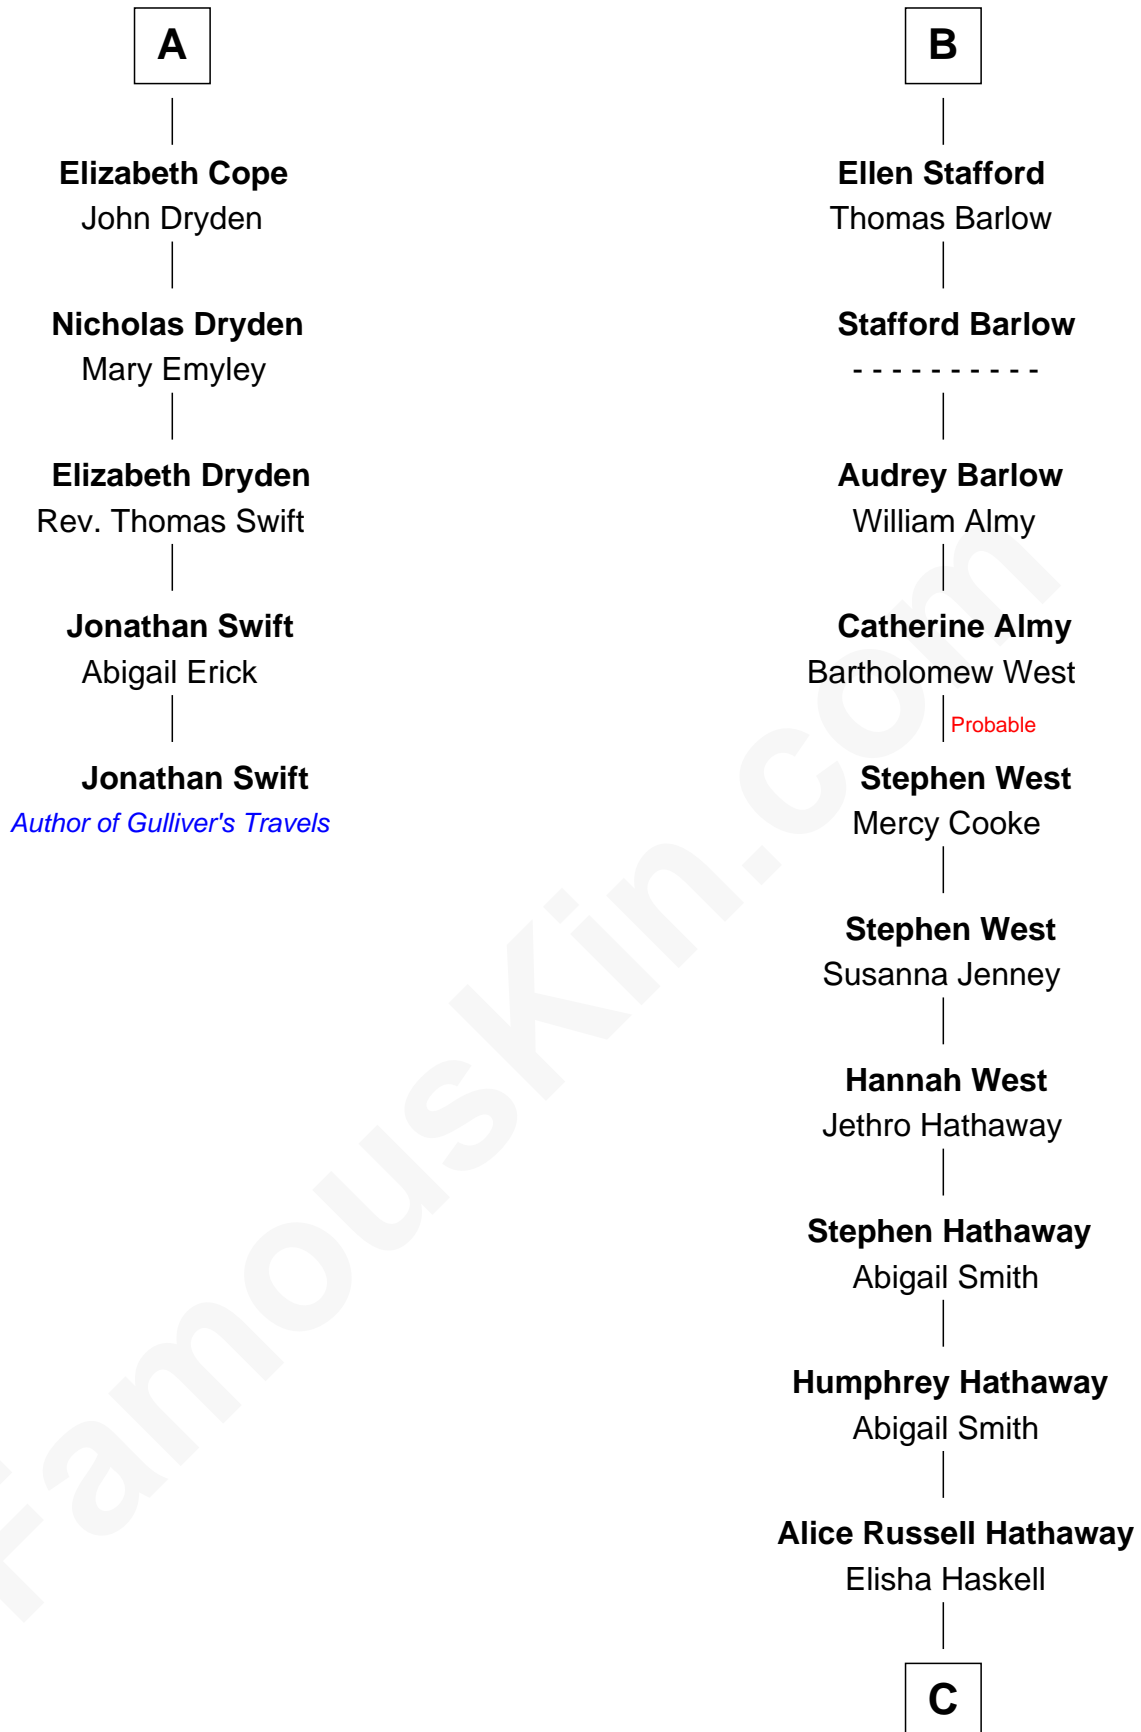

## Relationship Chart of

### Jonathan Swift

*Author of Gulliver's Travels*

11th cousin 7 times removed of

### Alice (Lee) Roosevelt

*First Wife of President Theodore Roosevelt*

**C**

**Caroline Watts Haskell**

George Cabot Lee

**Alice (Lee) Roosevelt**

*Wife of President Theodore Roosevelt*

FamousKin.com