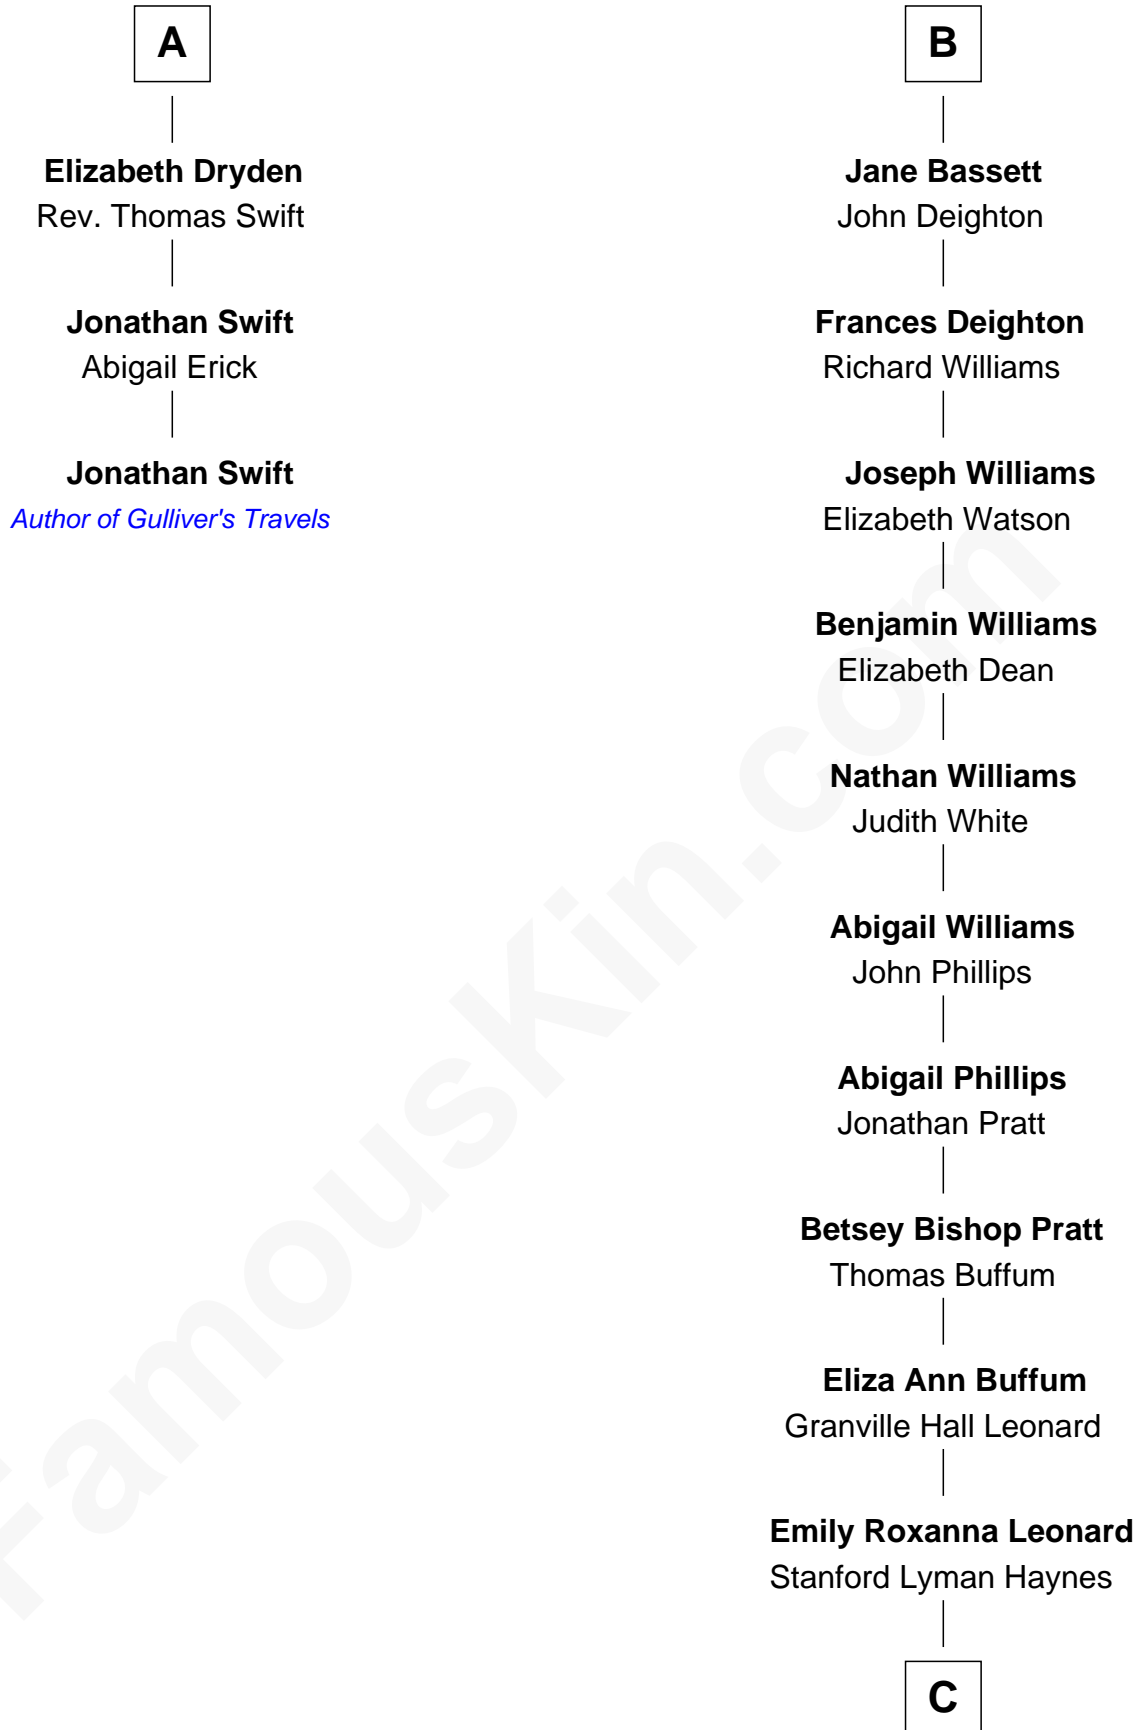

# FamousKin.com Relationship Chart of

**Jonathan Swift**

*Author of Gulliver's Travels*

9th cousin 10 times removed of

**James Taylor**

*Singer-Songwriter*

**Robert de Ferrers**  
Margaret Despencer

C

**Theodosia Haynes**

Alexander Taylor

**Dr. Isaac Montrose Taylor**

Gertrude Arline Woodard

**James Taylor**

*Singer-Songwriter*

FamousKin.com