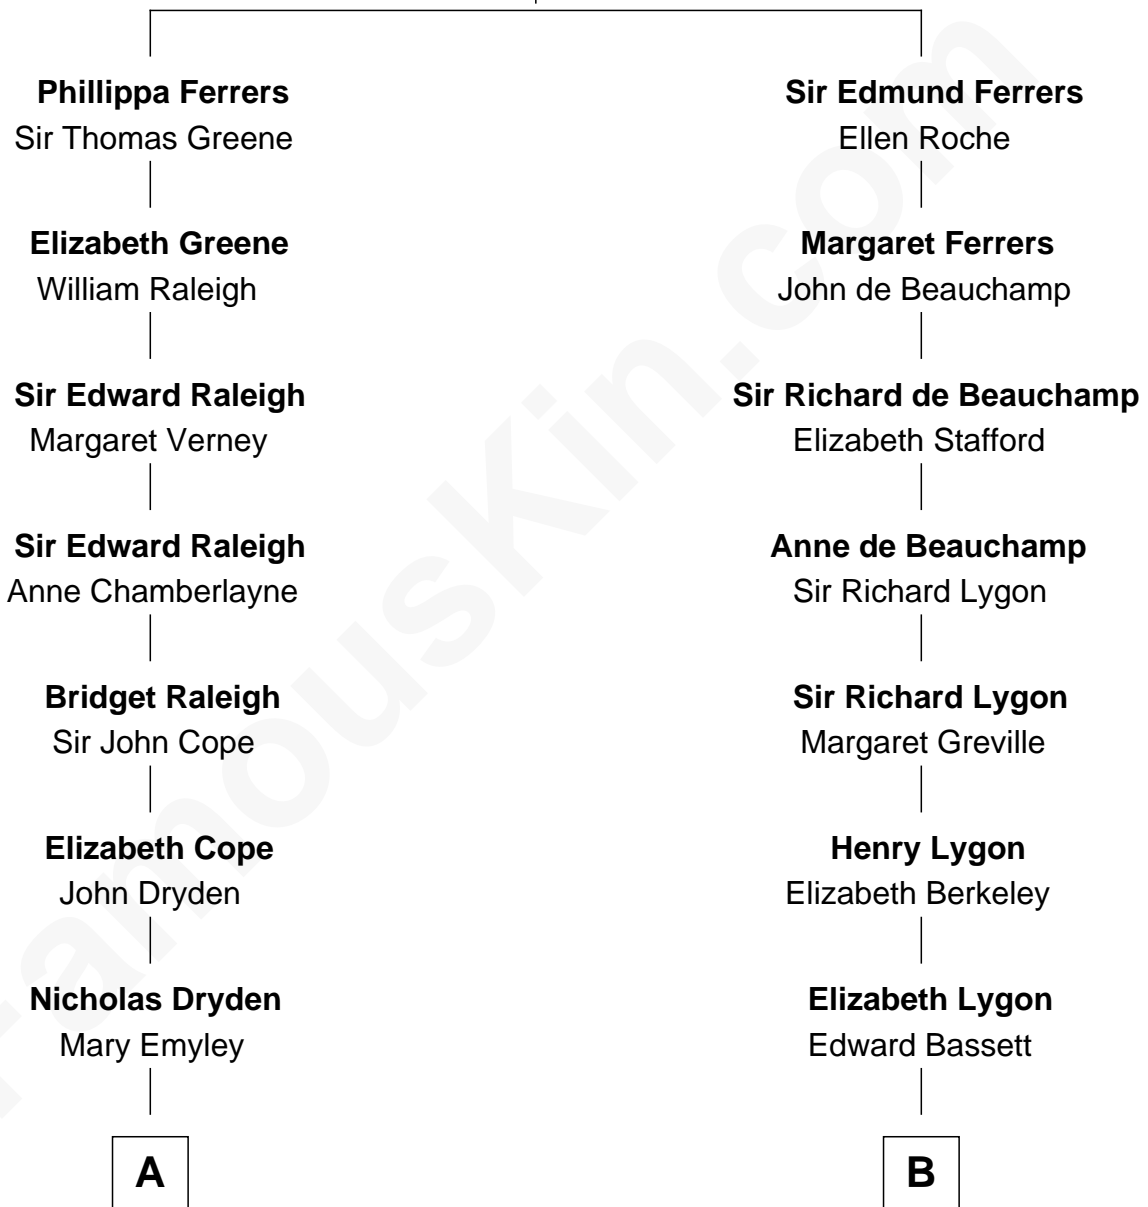

# FamousKin.com Relationship Chart of

**Jonathan Swift**

*Author of Gulliver's Travels*

9th cousin 10 times removed of

**James Taylor**

*Singer-Songwriter*

**Robert de Ferrers**  
Margaret Despencer

C

**Theodosia Haynes**

Alexander Taylor

**Dr. Isaac Montrose Taylor**

Gertrude Arline Woodard

**James Taylor**

*Singer-Songwriter*

FamousKin.com