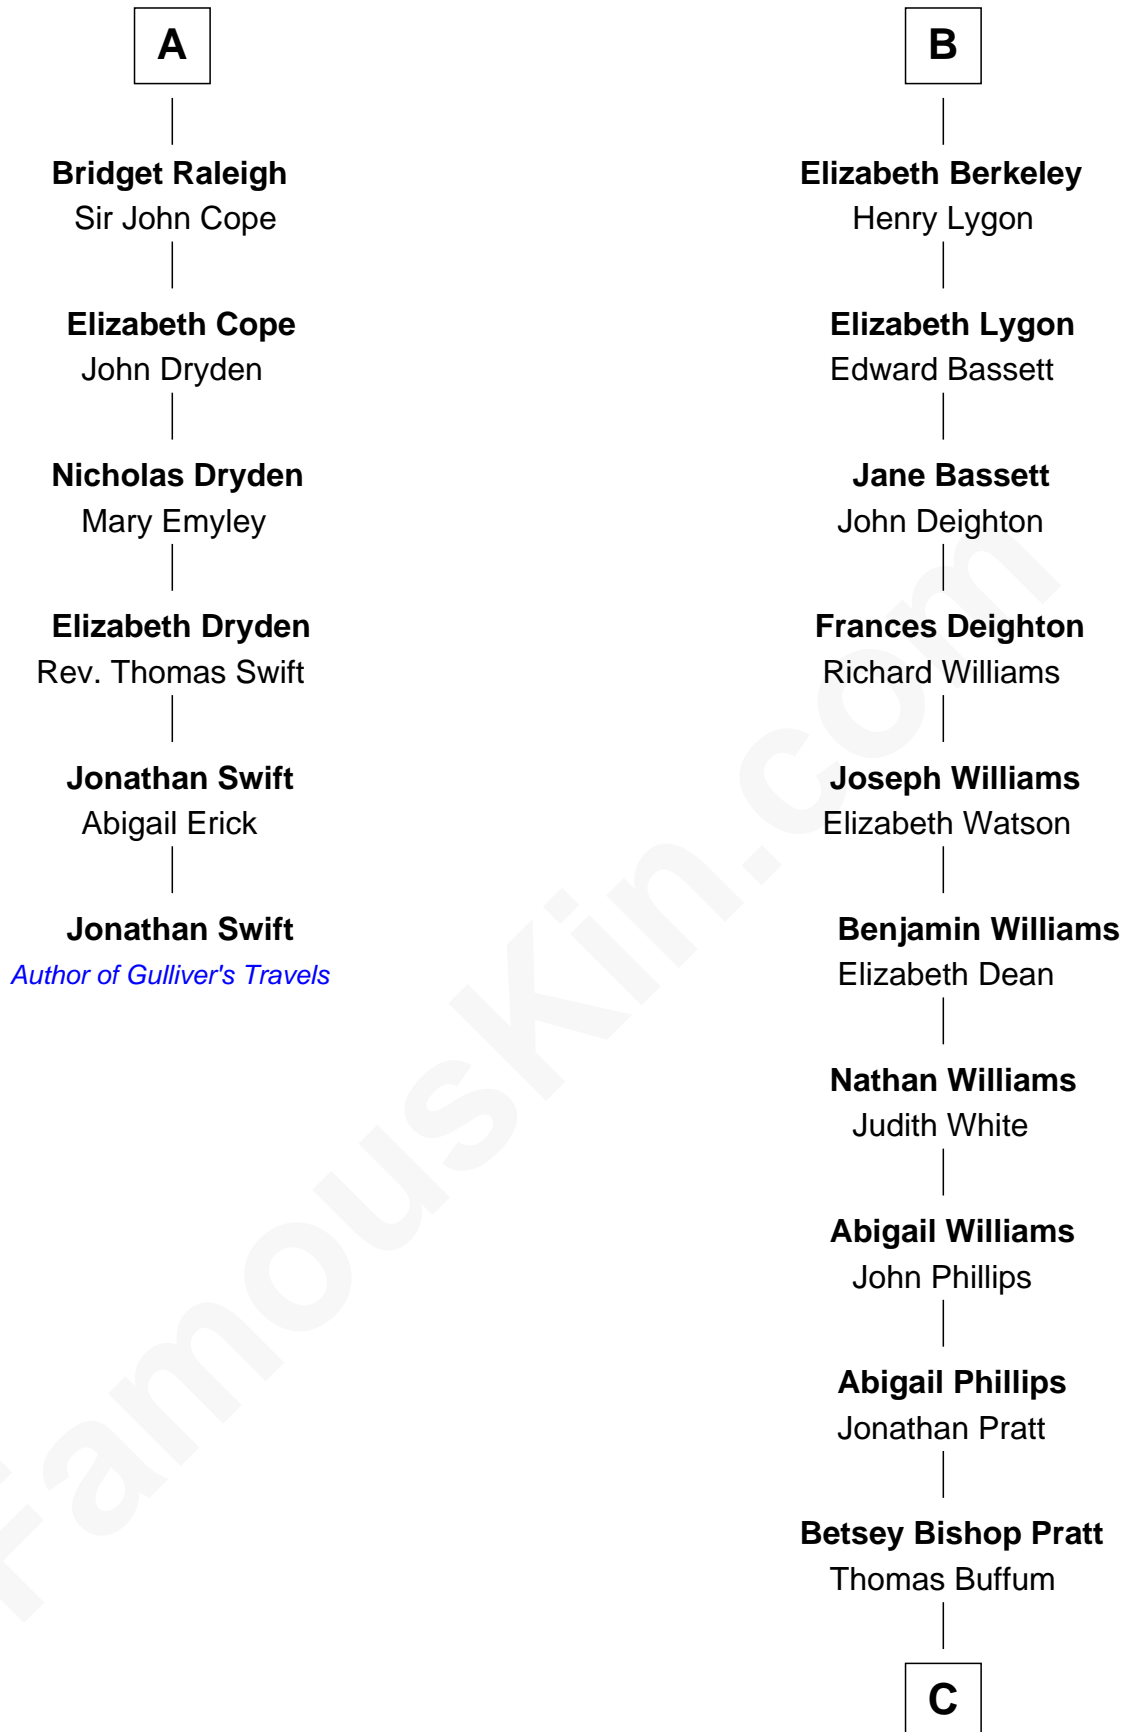

FamousKin.com Relationship Chart of

Jonathan Swift

Author of Gulliver's Travels

12th cousin 9 times removed of

James Taylor

Singer-Songwriter

Edmund Fitzalan

Alice de Warenne

C

Eliza Ann Buffum
Granville Hall Leonard

Emily Roxanna Leonard
Stanford Lyman Haynes

Theodosia Haynes
Alexander Taylor

Dr. Isaac Montrose Taylor
Gertrude Arline Woodard

James Taylor
Singer-Songwriter

FamousKin.com