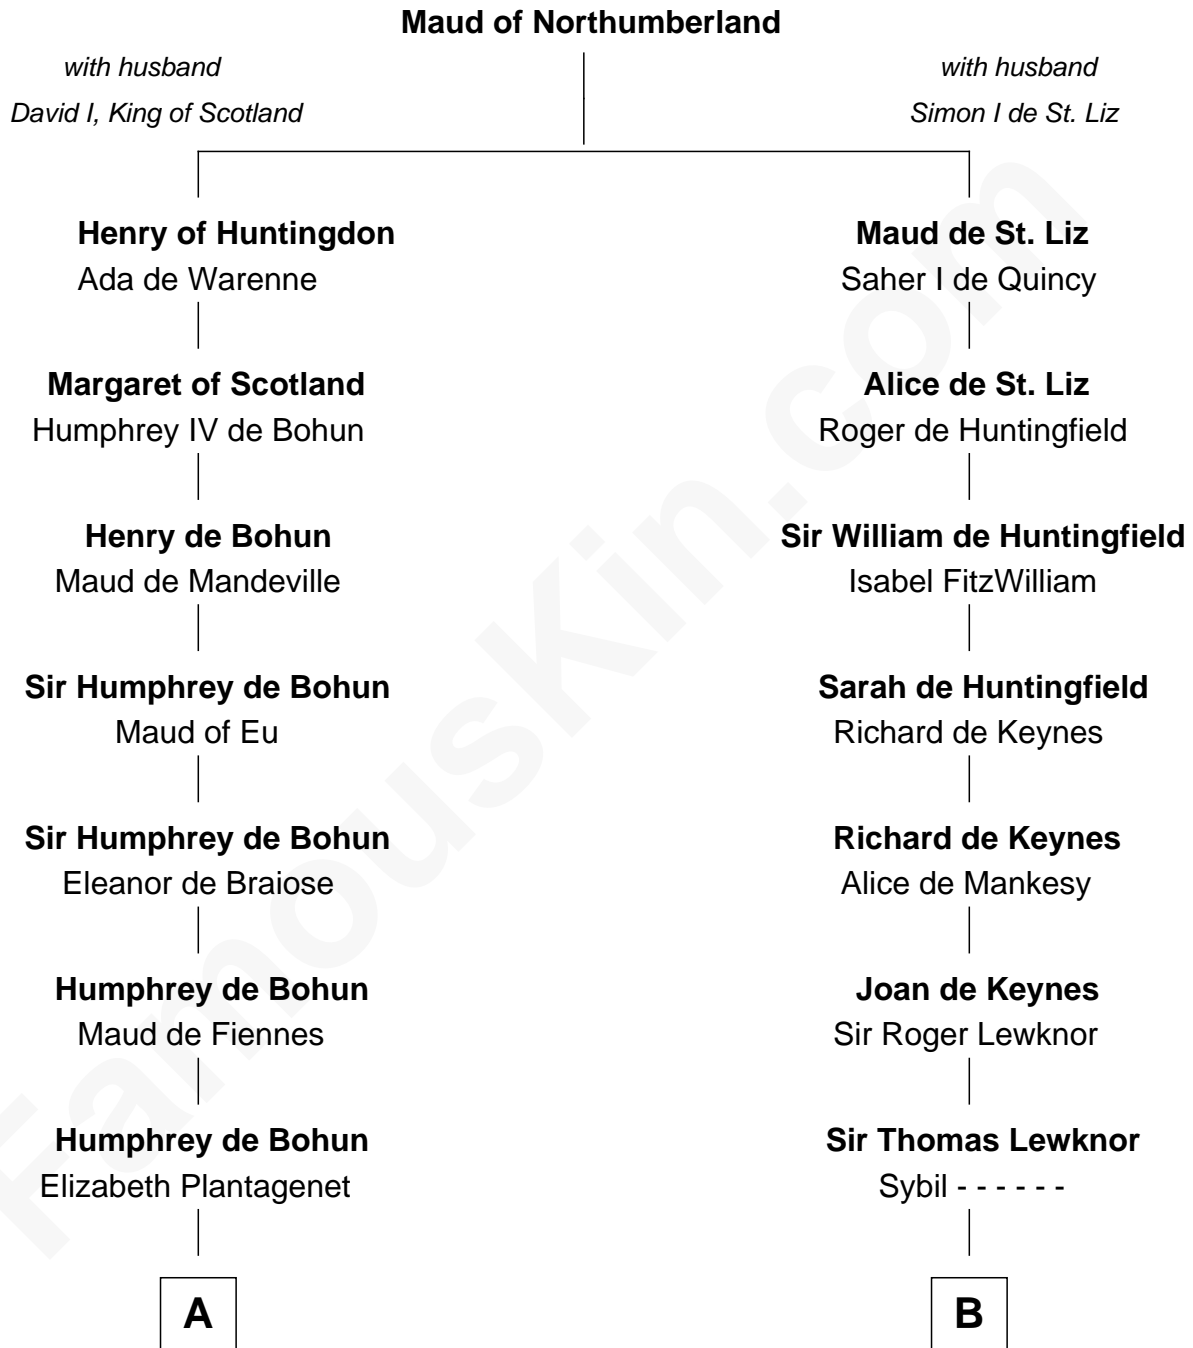

# FamousKin.com

## Relationship Chart of Jonathan Swift

Author of Gulliver's Travels

18th cousin 2 times removed of

## William Stoughton

Chief Judge and Prosecutor, Salem Witch Trials 1692

**C**

**Nicholas Dryden**

Mary Emyley

**Elizabeth Dryden**

Rev. Thomas Swift

**Jonathan Swift**

Abigail Erick

**Jonathan Swift**

*Author of Gulliver's Travels*

**D**

**Israel Stoughton**

Elizabeth Knight

**William Stoughton**

*Salem Witch Trials 1692*