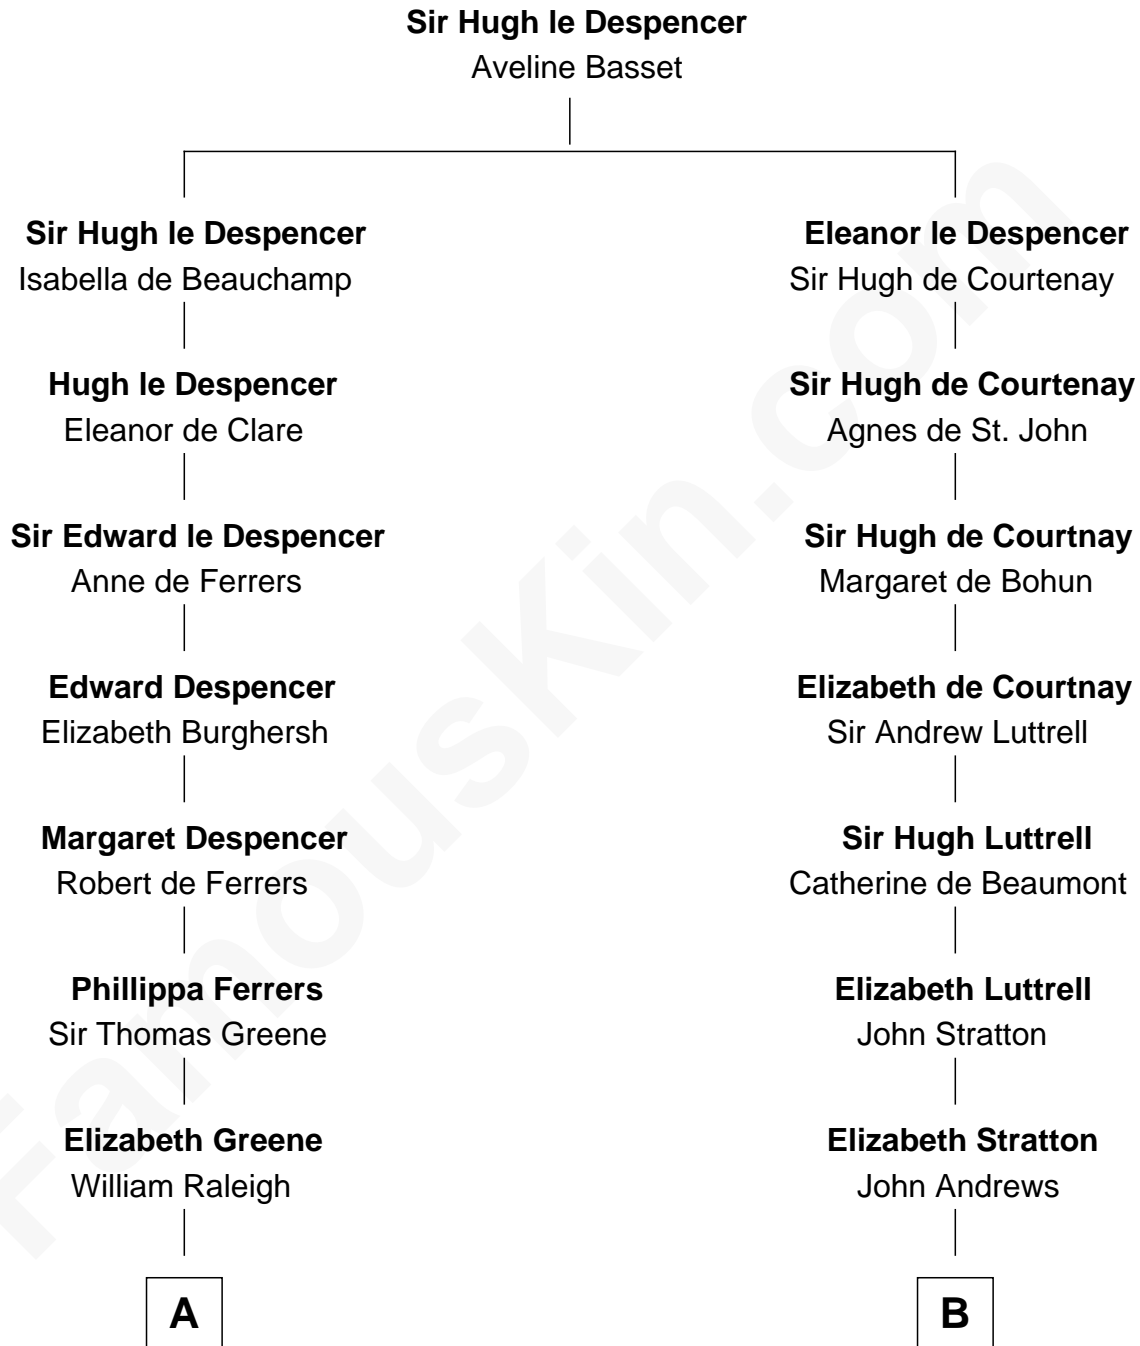

FamousKin.com Relationship Chart of

Jonathan Swift

Author of Gulliver's Travels

14th cousin 1 time removed of

Carter Braxton

Signer of the Declaration of Independence

A

Sir Edward Raleigh