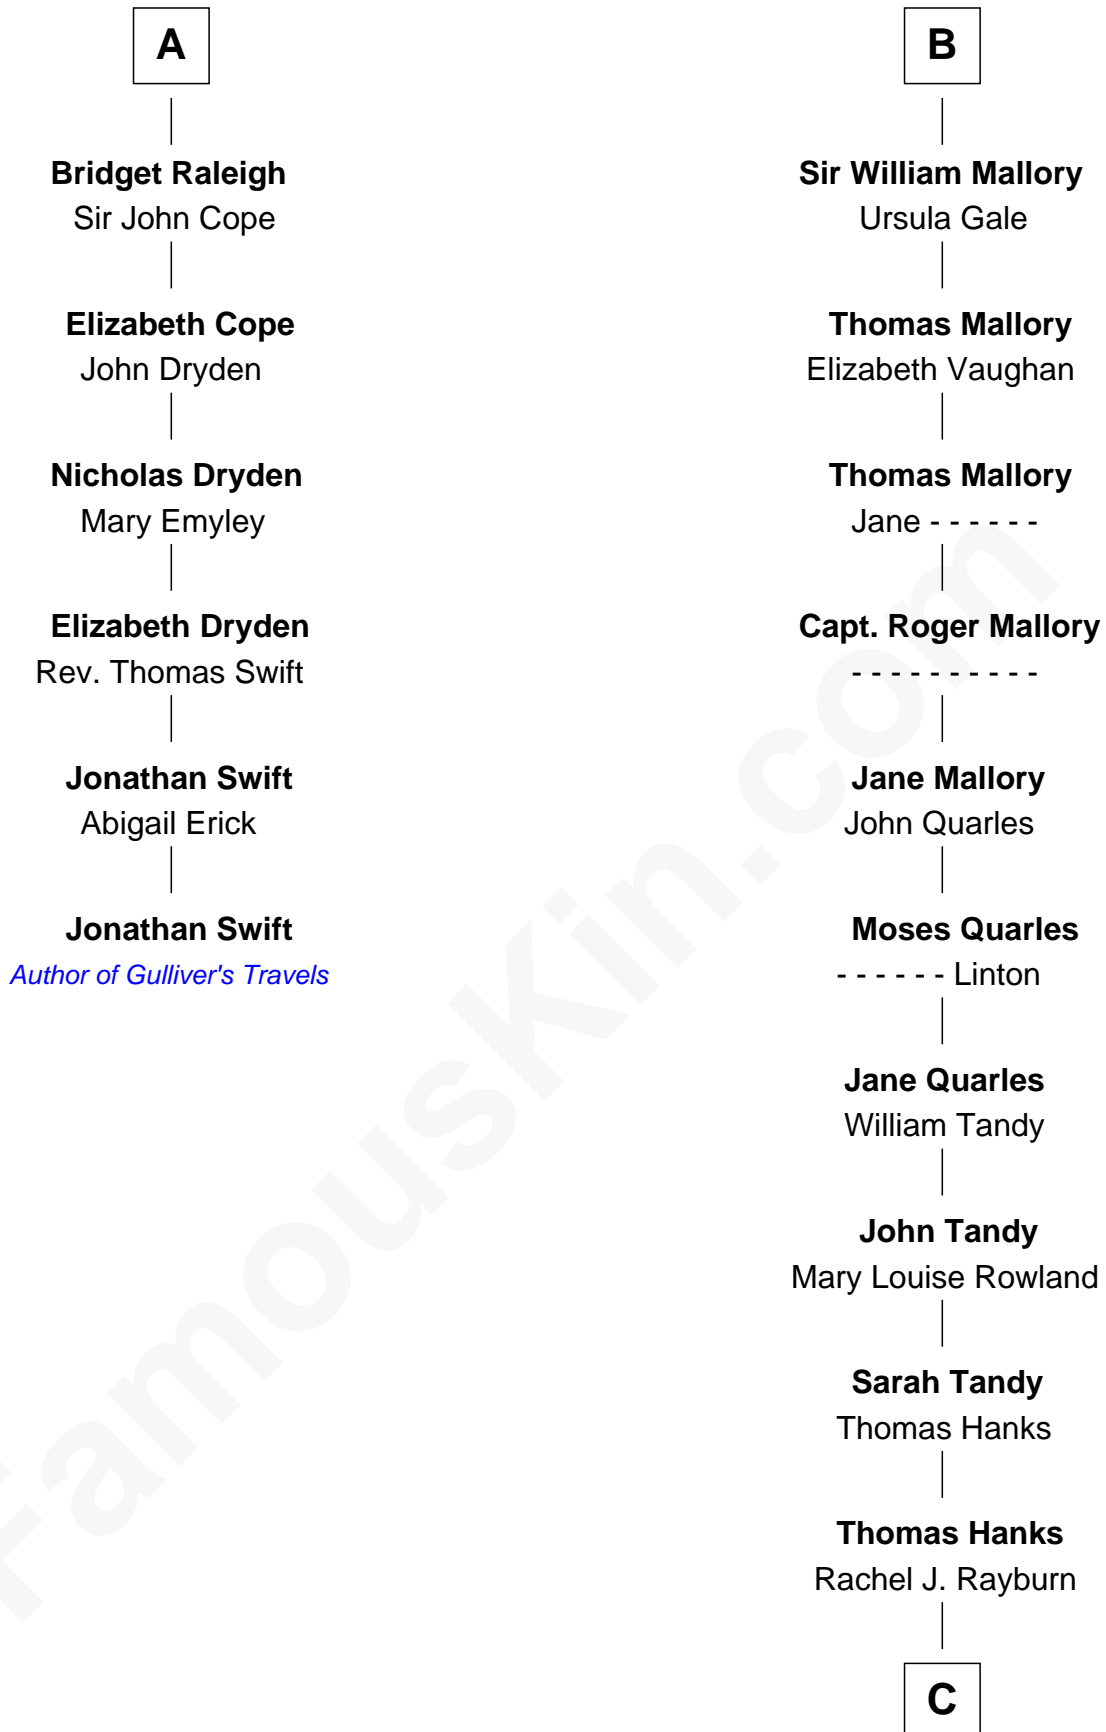

FamousKin.com Relationship Chart of

Jonathan Swift

Author of Gulliver's Travels

12th cousin 8 times removed of

Tom Hanks

Movie Actor

Edmund Fitzalan

Alice de Warenne

C

Daniel Boone Hanks
Mary Catherine Mefford

Ernest Buel Hanks
Gladys Hilda Ball

Amos Mefford Hanks
Janet Marylyn Frager

Tom Hanks
Movie Actor

FamousKin.com