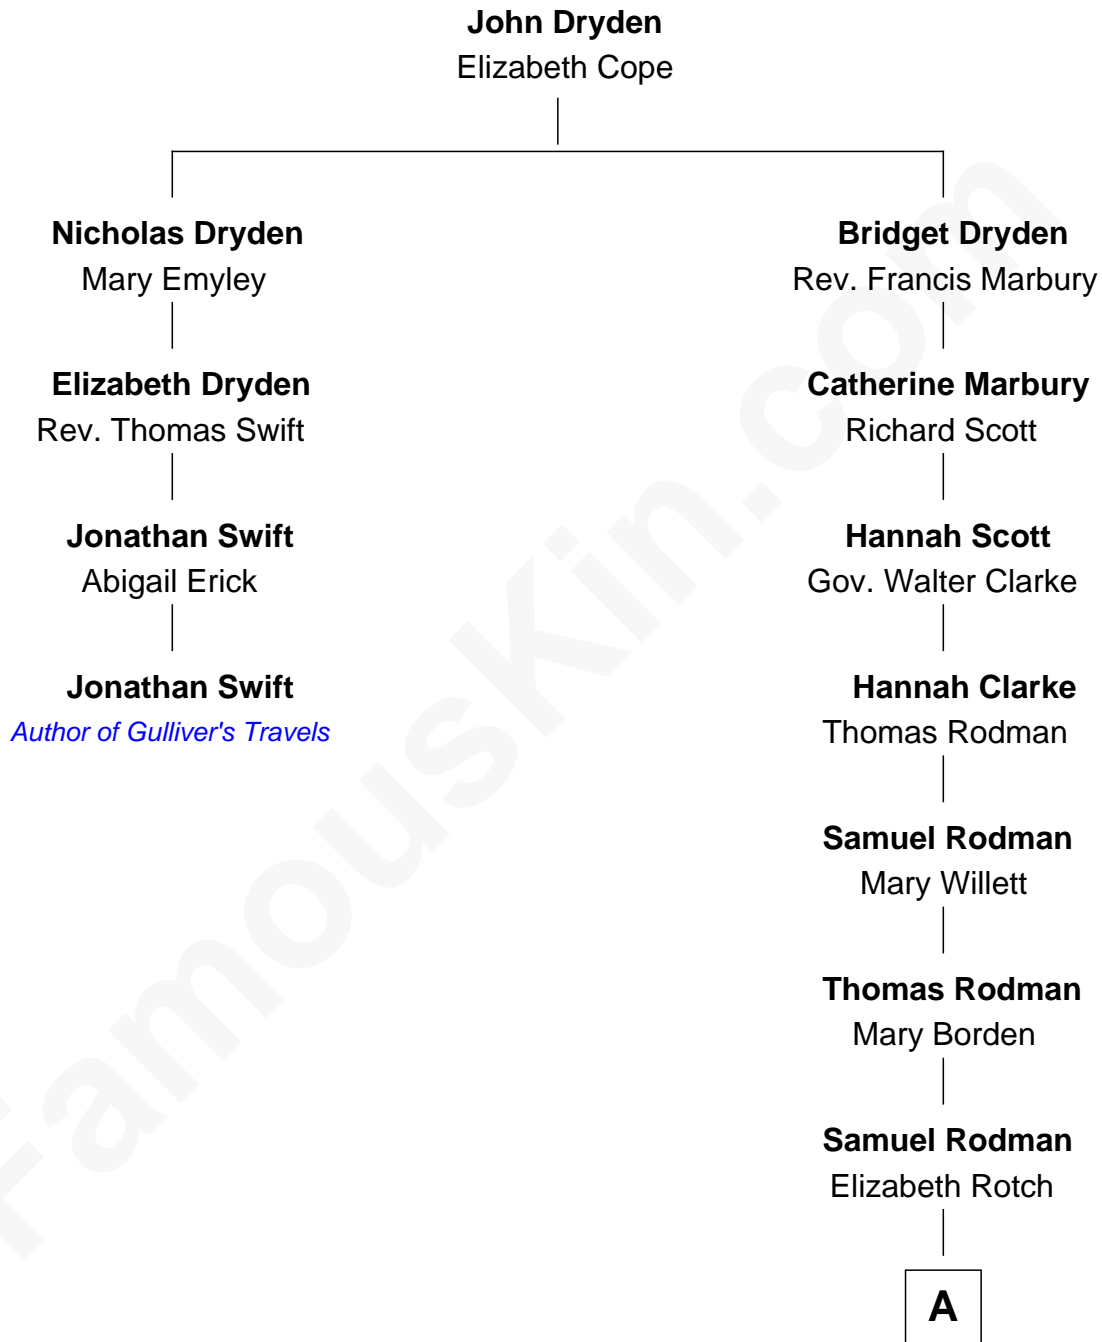

FamousKin.com Relationship Chart of

Jonathan Swift

Author of Gulliver's Travels

3rd cousin 9 times removed of

Tuesday Weld

TV and Movie Actress

A

William Rotch Rodman

Rebecca Waln Morgan

Alfred Rodman

Anna Lothrop Motley

Eloise Rodman

Stephen Minot Weld

Edward Motley Weld

Sarah Lothrop King

Lothrop Motley Weld

Yosene Balfour Ker

Tuesday Weld

TV and Movie Actress