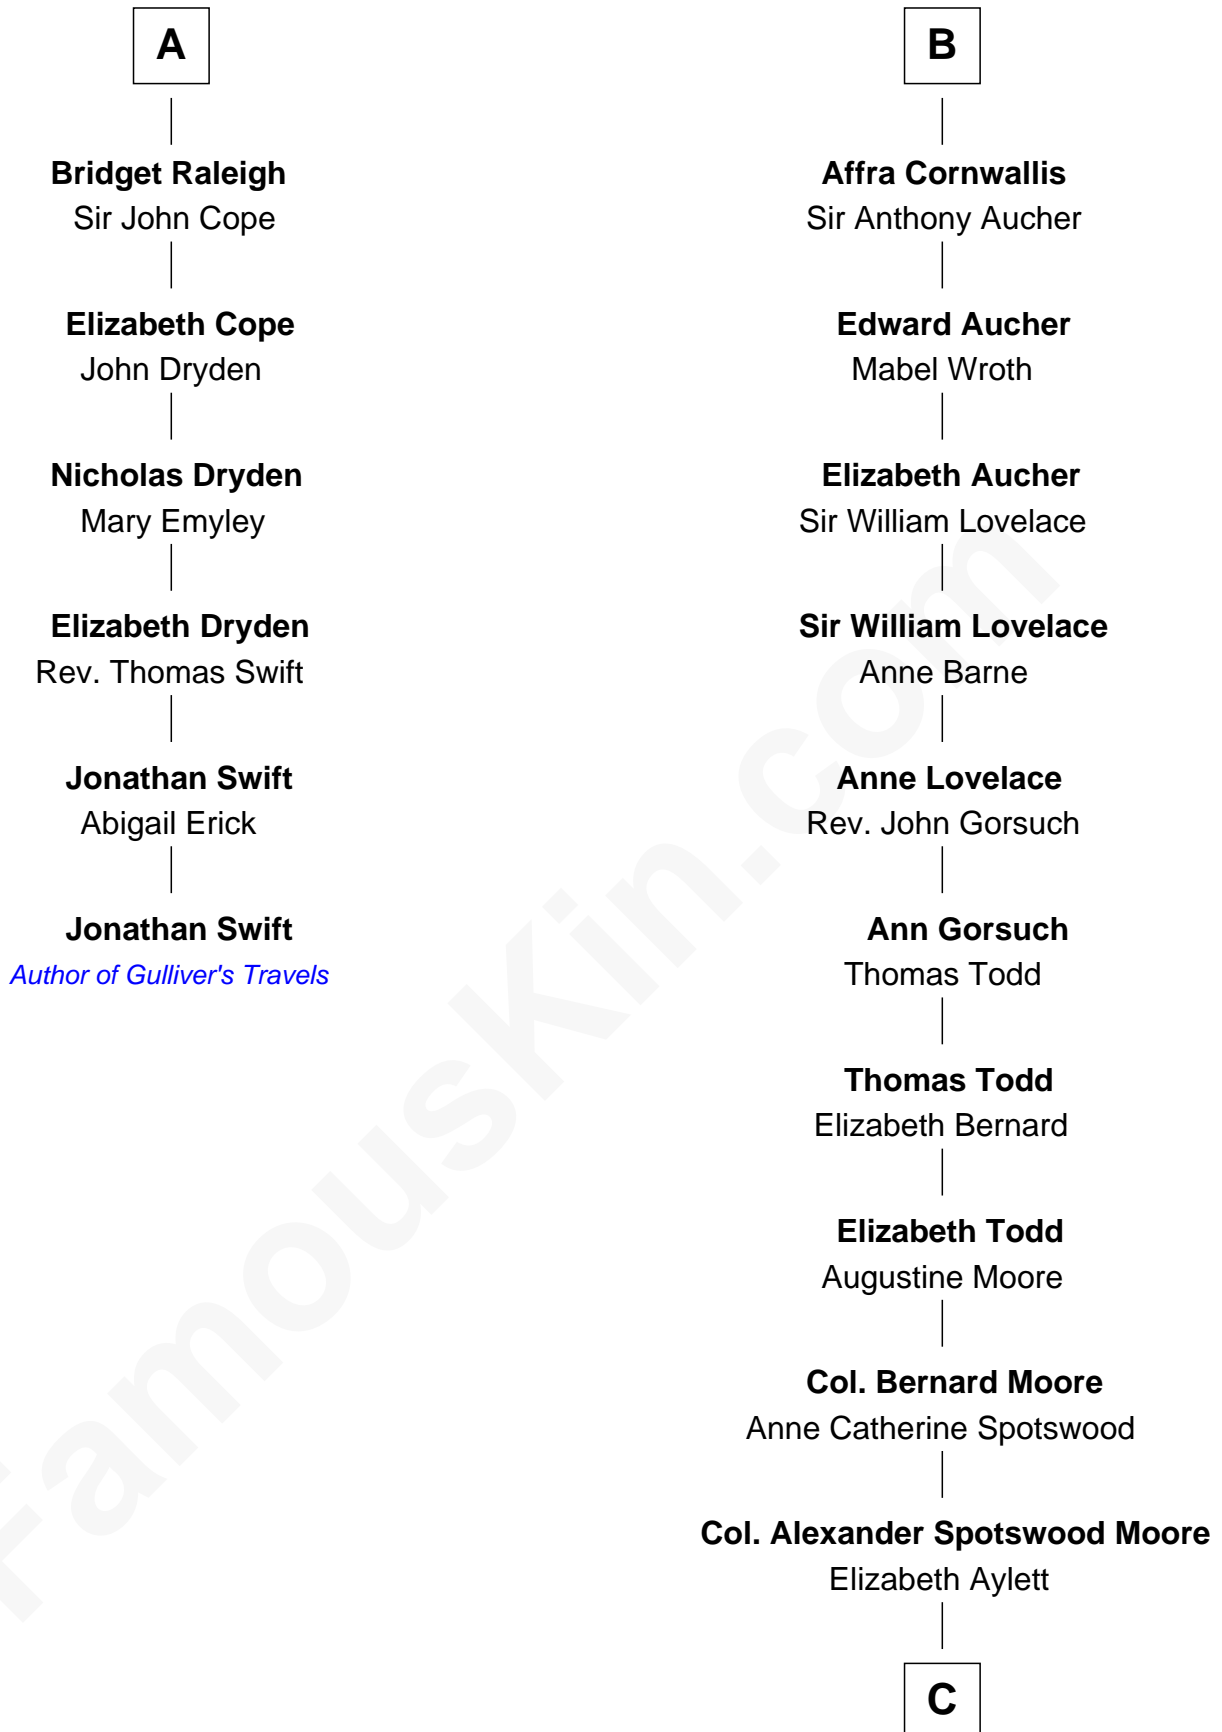

FamousKin.com Relationship Chart of

Jonathan Swift

Author of Gulliver's Travels

12th cousin 7 times removed of

Helen Keller

Author and Activist

Hugh le Despencer

Eleanor de Clare

Elizabeth Greene

William Raleigh

Sir Edward Raleigh

Margaret Verney

Sir Edward Raleigh

Anne Chamberlayne

A

Isabel le Despencer

Edward Tyrrell

Philippa Tyrrell

Thomas Cornwallis

Sir William Cornwallis

Elizabeth Stanford

B

C

—
Mary Fairfax Moore