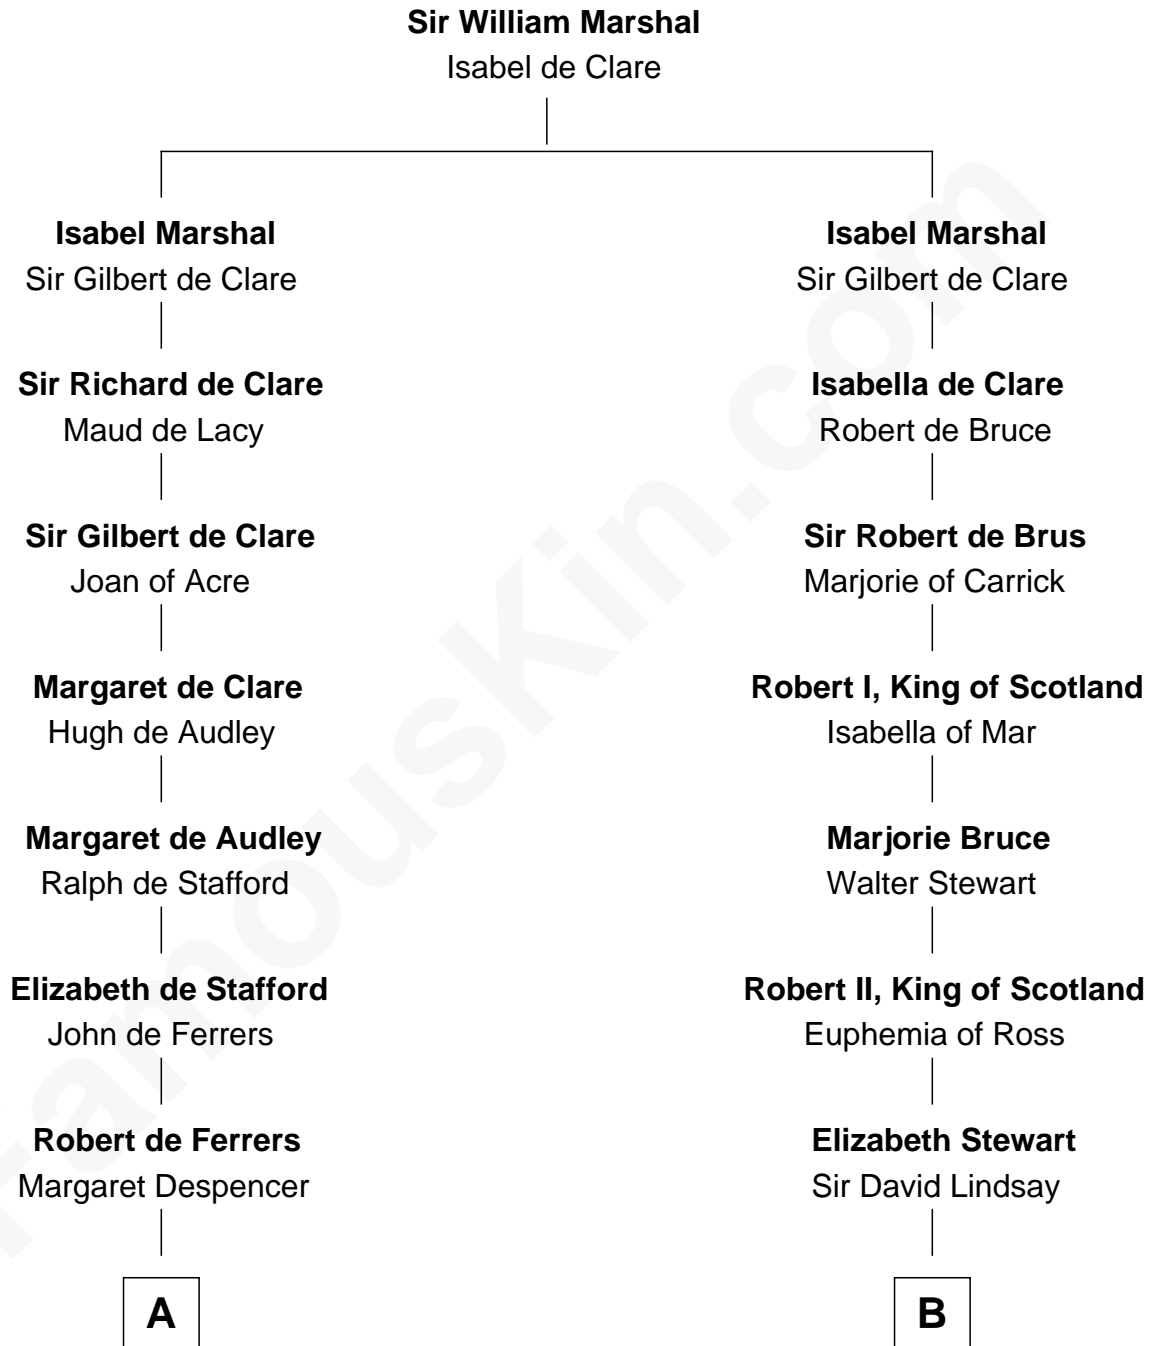

FamousKin.com Relationship Chart of

Jonathan Swift

Author of Gulliver's Travels

16th cousin 1 time removed of

Philip Livingston

Signer of the Declaration of Independence

A

Phillippa Ferrers
Sir Thomas Greene

Jonathan Swift
Abigail Erick

Jonathan Swift
Author of Gulliver's Travels

B

Elizabeth Lindsay
Sir Robert Erskine

Christian Erskine
Patrick Graham

Elizabeth Graham
William Livingston

William Livingston
Janet Bruce