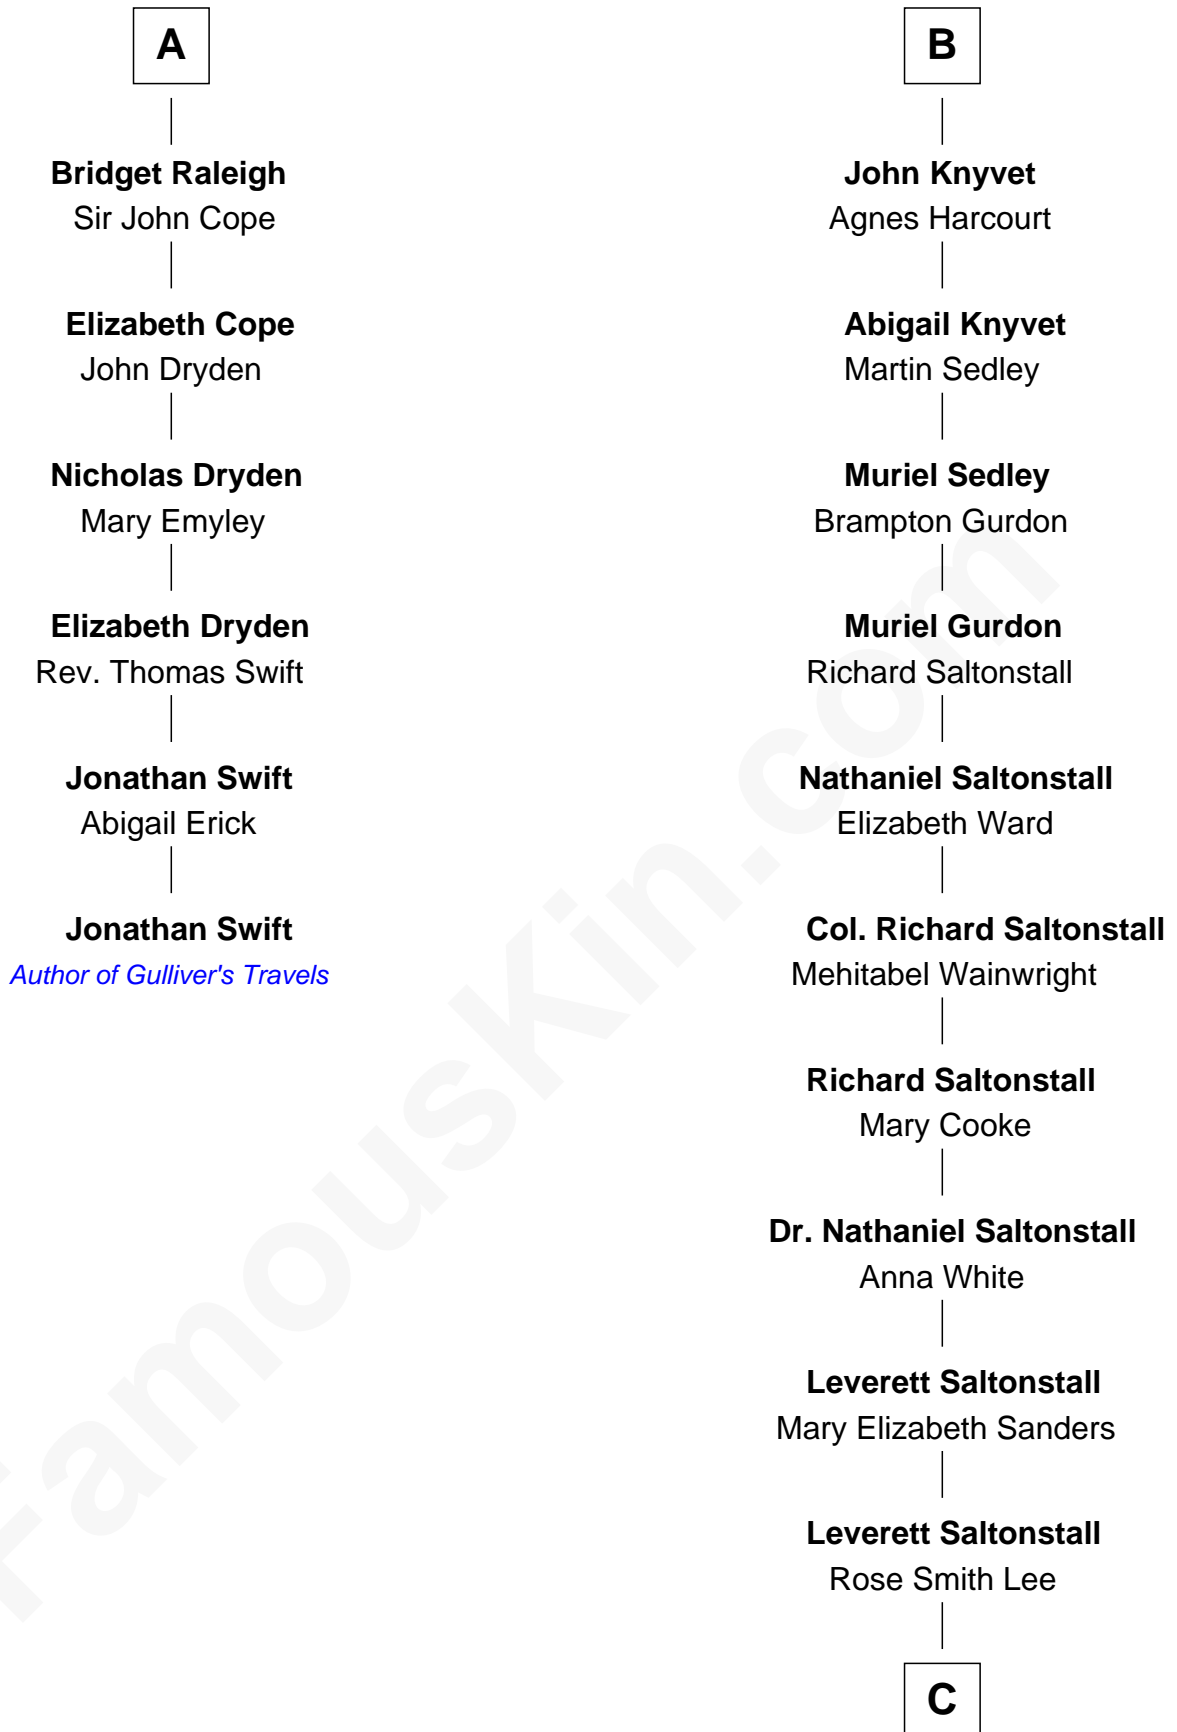

# FamousKin.com Relationship Chart of

**Jonathan Swift**

*Author of Gulliver's Travels*

12th cousin 6 times removed of

**Leverett Saltonstall**

*55th Governor of Massachusetts*

**Edmund Fitzalan**

Alice de Warenne

C

Richard Middlecott Saltonstall

Eleanor Brooks

Leverett Saltonstall

*55th Governor of Massachusetts*

FamousKin.com