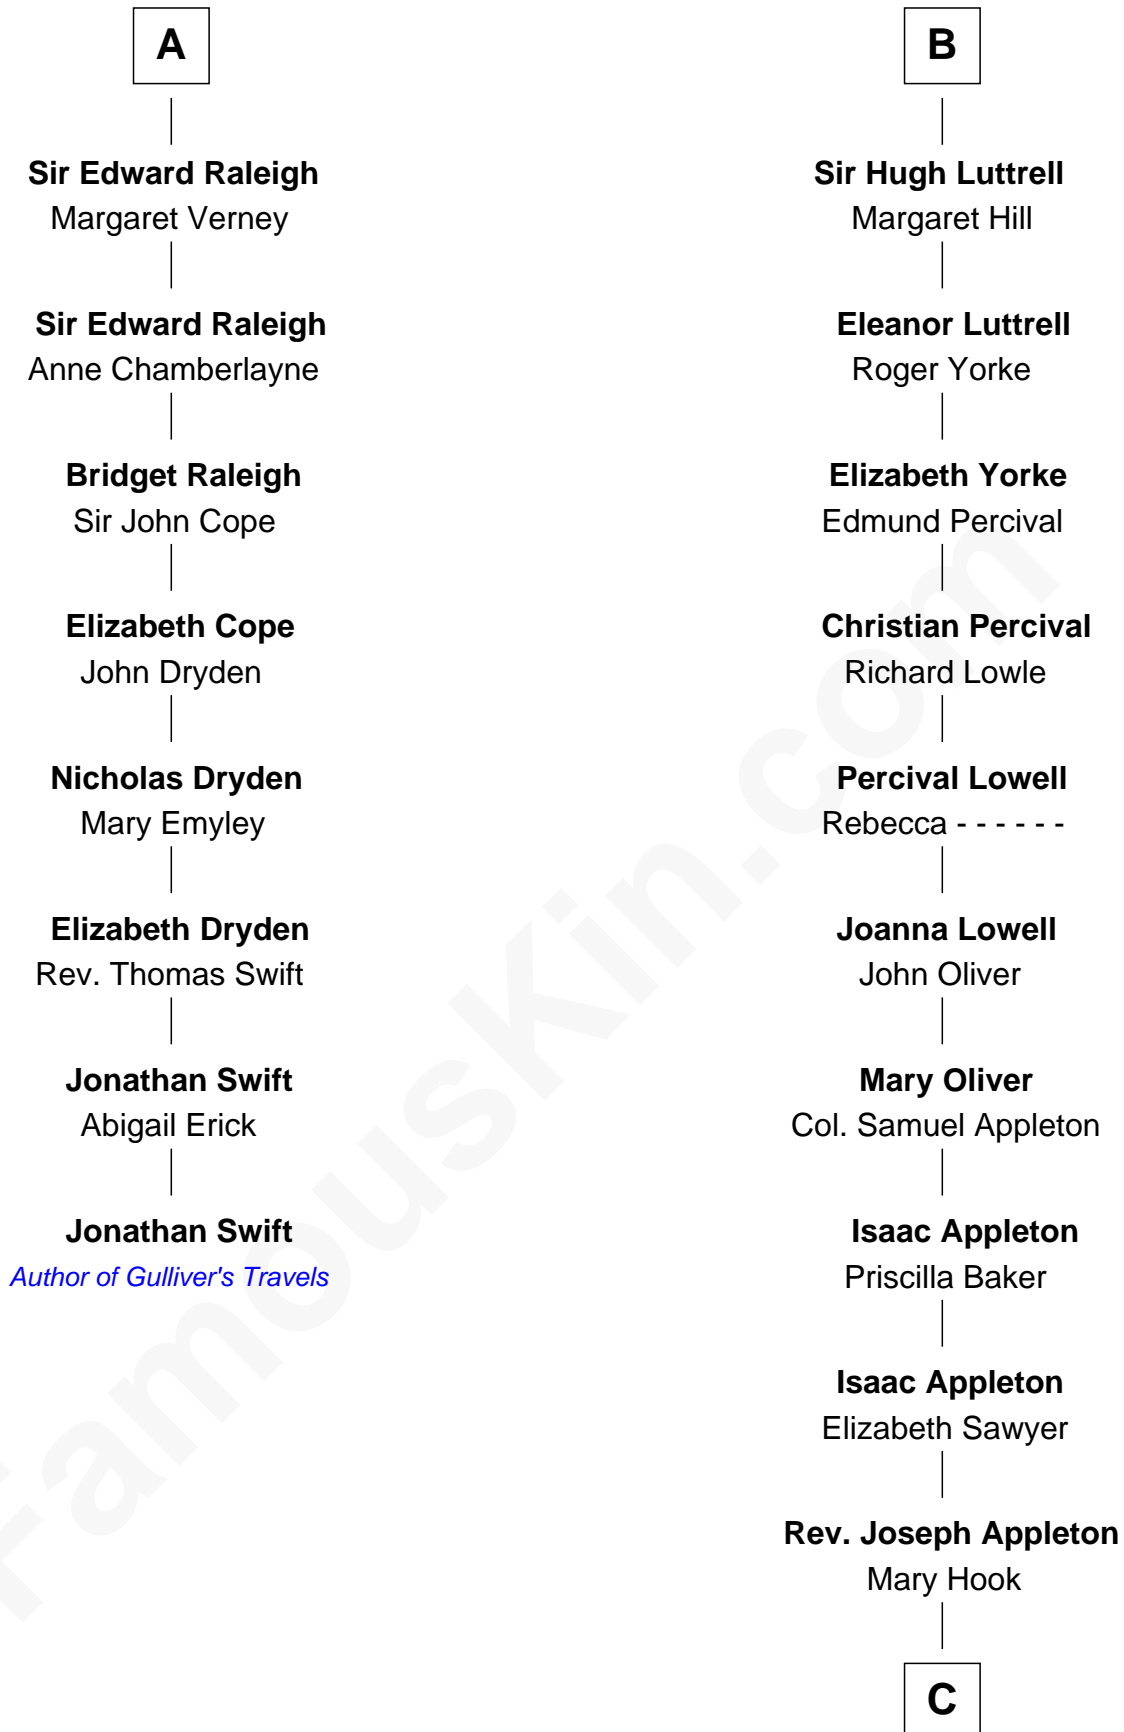

# FamousKin.com Relationship Chart of

**Jonathan Swift**

*Author of Gulliver's Travels*

14th cousin 7 times removed of

**Leverett Saltonstall**

*55th Governor of Massachusetts*

**Sir Hugh le Despencer**

Aveline Basset

Catherine de Beaumont

**Sir John Luttrell**

Margaret Touchet

**Sir James Luttrell**

Elizabeth Courtenay

**B**

**C**

|  
**William Appleton**

Mary Ann Cutler

|  
**Sarah Elizabeth Appleton**

Amos Adams Lawrence

|  
**Sarah Lawrence**

Peter Chardon Brooks

|  
**Eleanor Brooks**

Richard Middlecott Saltonstall

|  
**Leverett Saltonstall**

*55th Governor of Massachusetts*