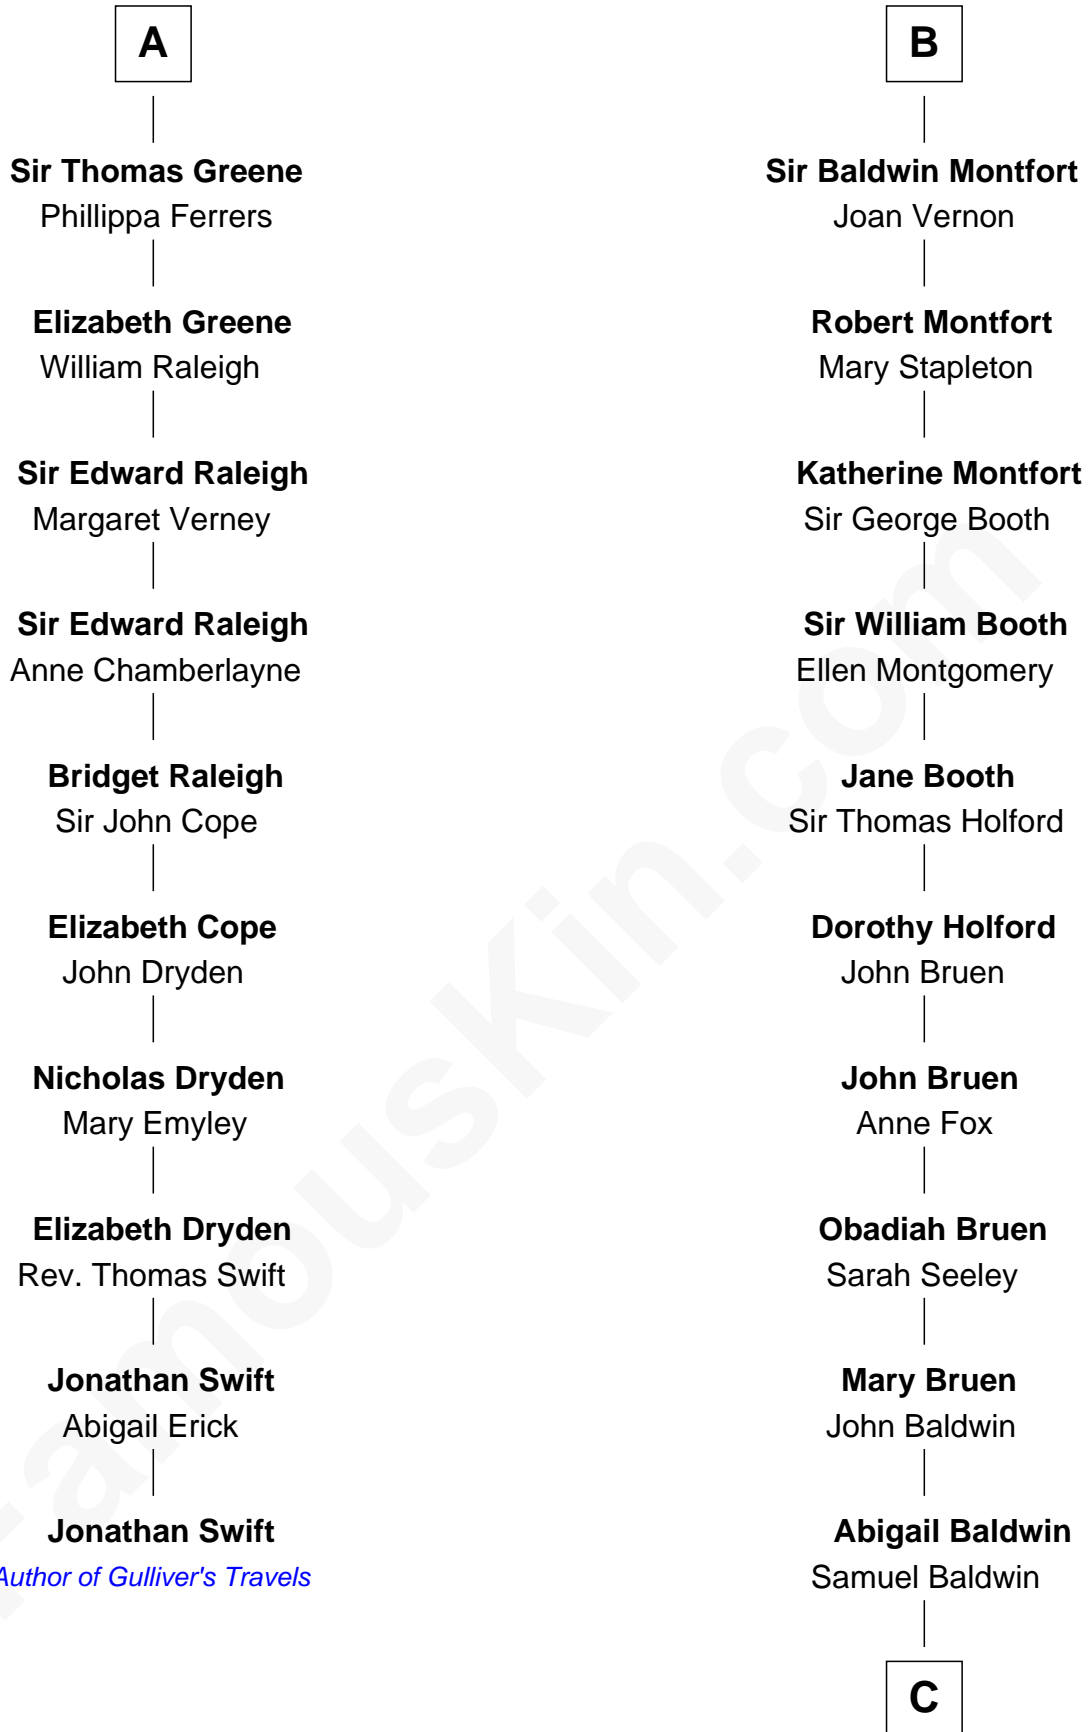

FamousKin.com

Relationship Chart of

Jonathan Swift

Author of Gulliver's Travels

16th cousin 3 times removed of

Abraham Baldwin

Signer of the U.S. Constitution

Sir Humphrey de Bohun

Alice de Bohun

Roger V de Toeni

Ralph VII de Toeni

Mary - - - - -

Alice de Toeni

Guy de Beauchamp

Maud de Beauchamp

Sir Geoffrey de Say

Idonea de Say

Sir John de Clinton

Margaret de Clinton

Sir Baldwin de Montfort

Sir William Montfort

Margaret Pecche

B

C

—
Timothy Baldwin

Bathsheba Stone

—
Michael Baldwin

Lucy Dudley

—
Abraham Baldwin

Signer of the U.S. Constitution

FamousKin.com