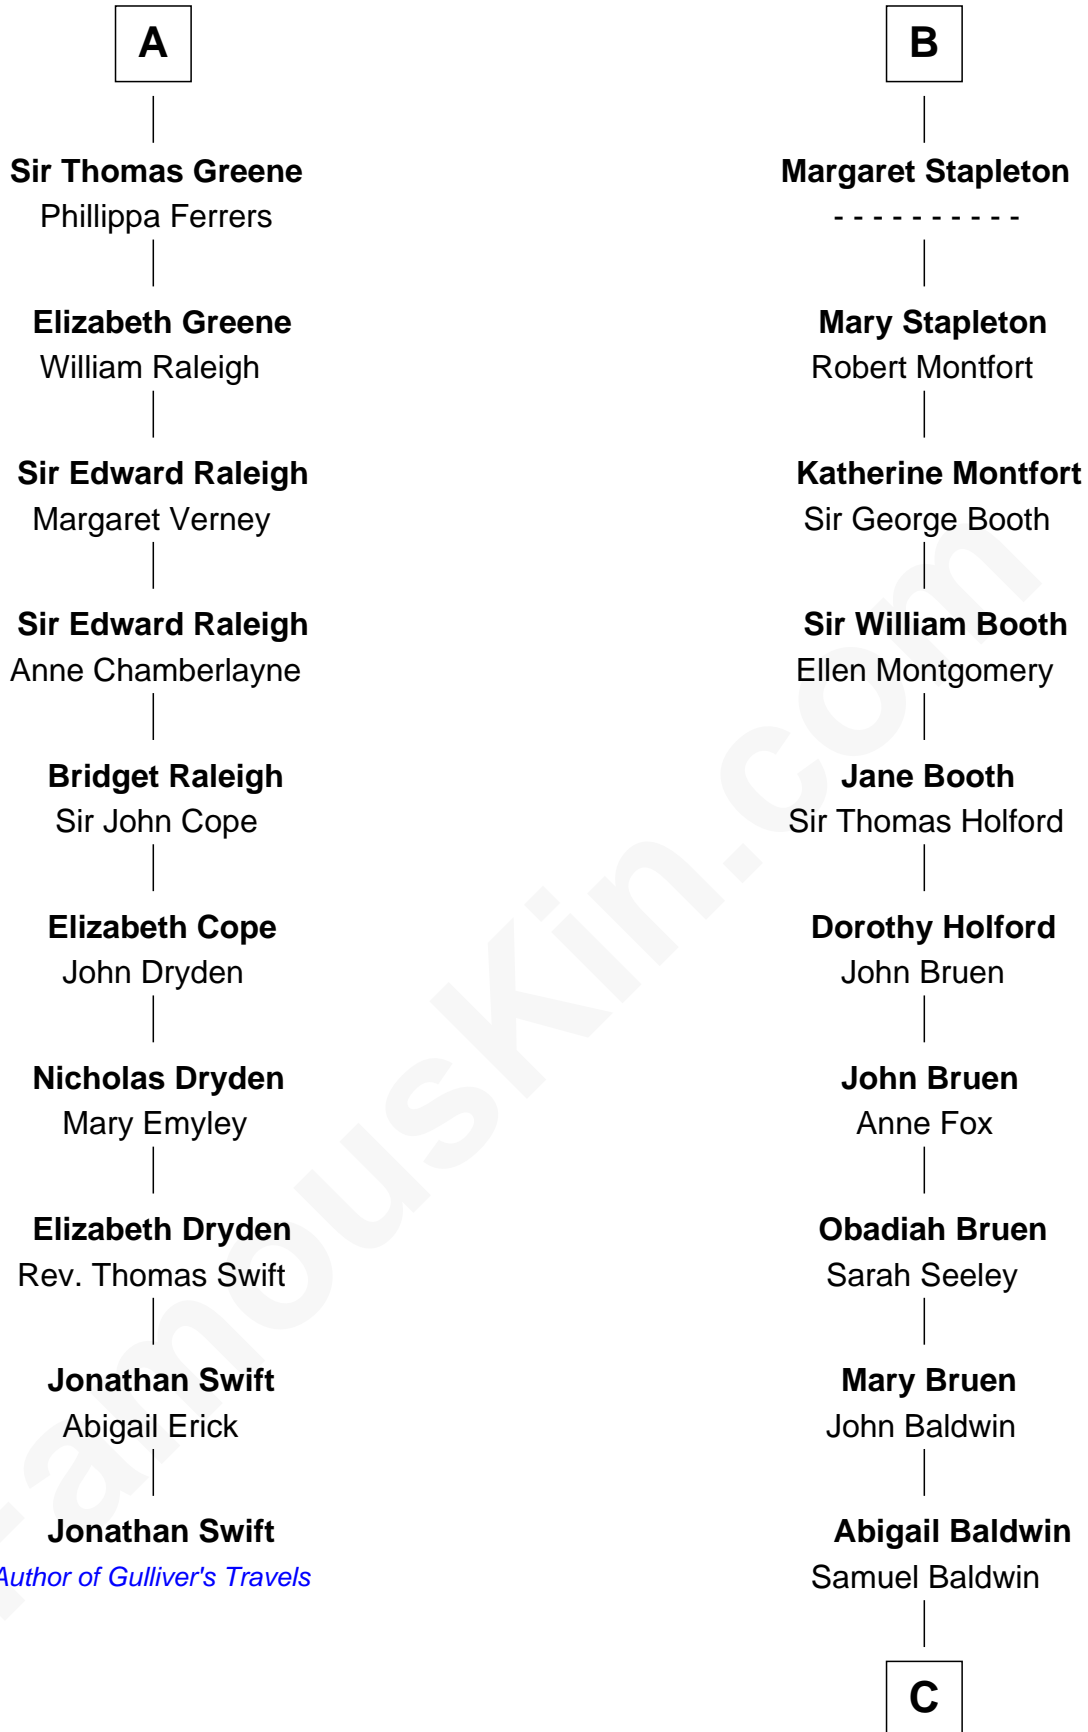

## Relationship Chart of

### Jonathan Swift

*Author of Gulliver's Travels*

16th cousin 3 times removed of

### Abraham Baldwin

*Signer of the U.S. Constitution*

**C**

**Timothy Baldwin**  
Bathsheba Stone

**Michael Baldwin**  
Lucy Dudley

**Abraham Baldwin**  
*Signer of the U.S. Constitution*

FamousKin.com