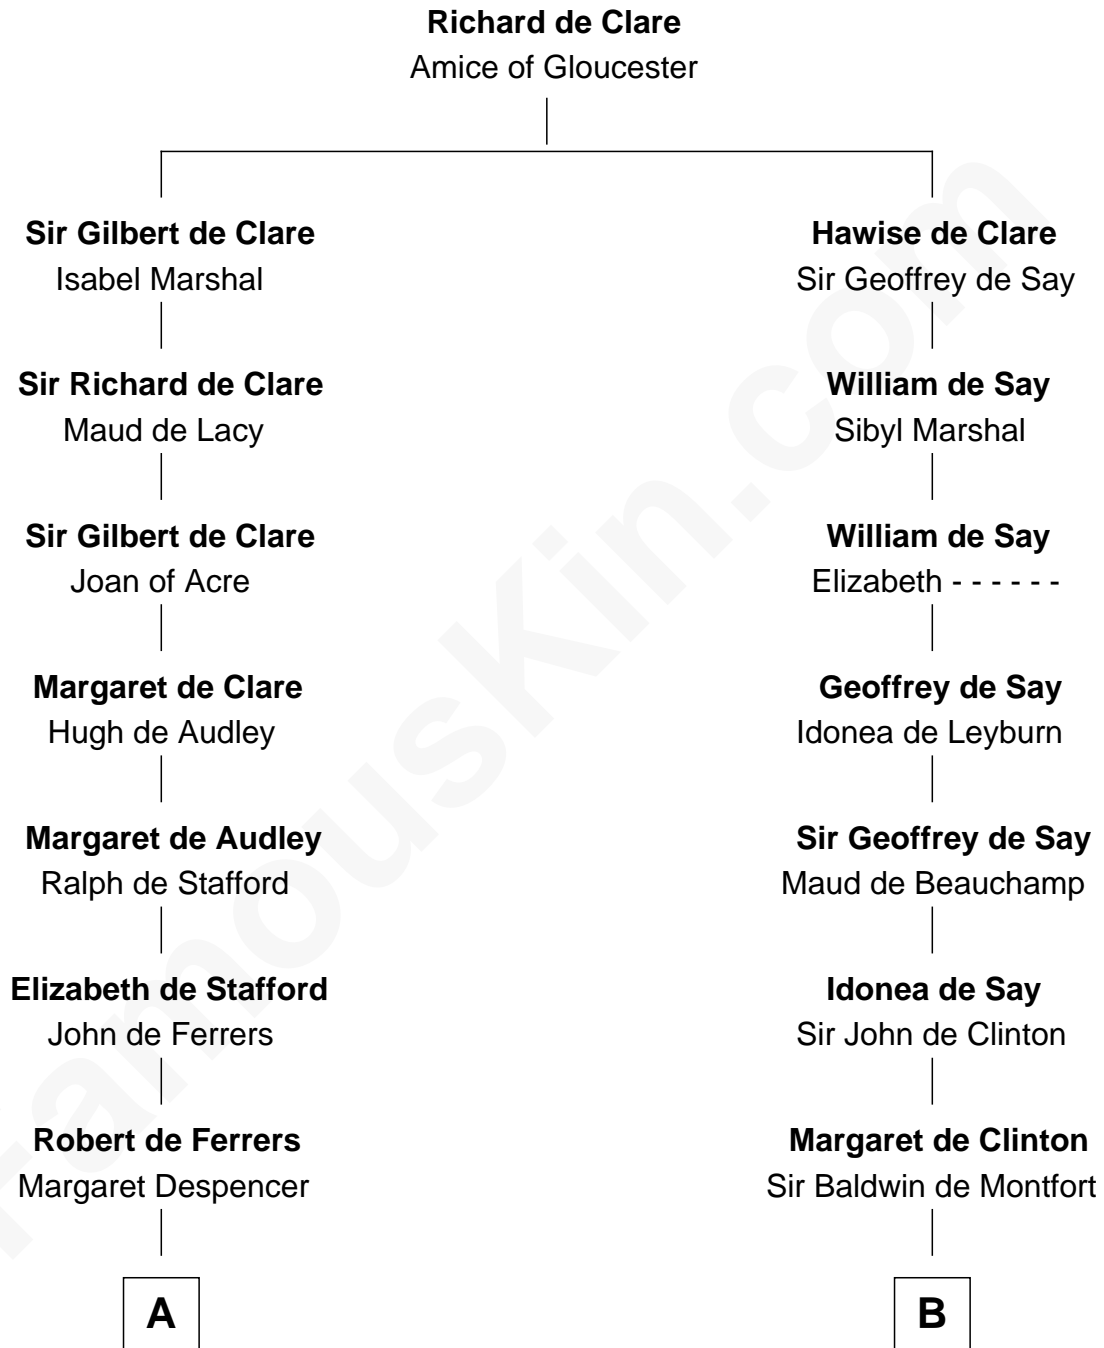

FamousKin.com Relationship Chart of

Jonathan Swift

Author of Gulliver's Travels

16th cousin 4 times removed of

Abraham Baldwin

Signer of the U.S. Constitution

C

Abigail Baldwin
Samuel Baldwin

Timothy Baldwin
Bathsheba Stone

Michael Baldwin
Lucy Dudley

Abraham Baldwin

Signer of the U.S. Constitution

FamousKin.com