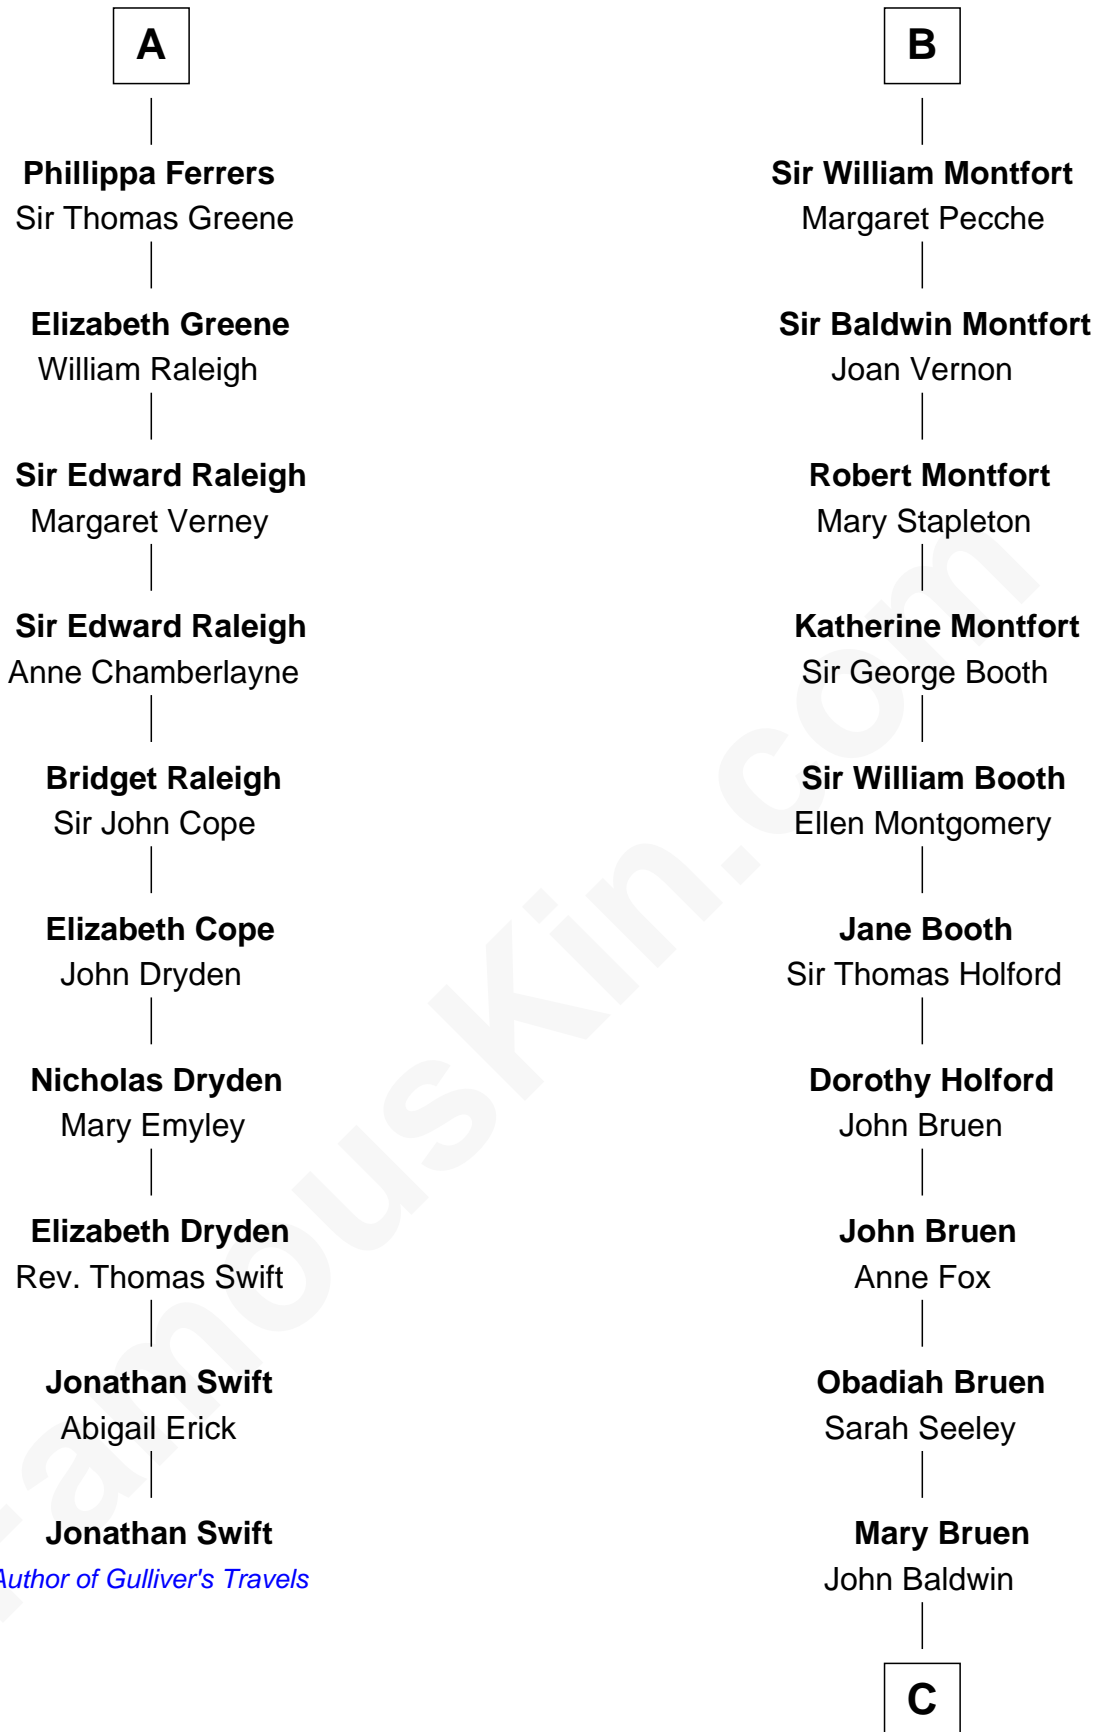

FamousKin.com Relationship Chart of

Jonathan Swift

Author of Gulliver's Travels

16th cousin 4 times removed of

Abraham Baldwin

Signer of the U.S. Constitution

C

Abigail Baldwin
Samuel Baldwin

Timothy Baldwin
Bathsheba Stone

Michael Baldwin
Lucy Dudley

Abraham Baldwin

Signer of the U.S. Constitution

FamousKin.com