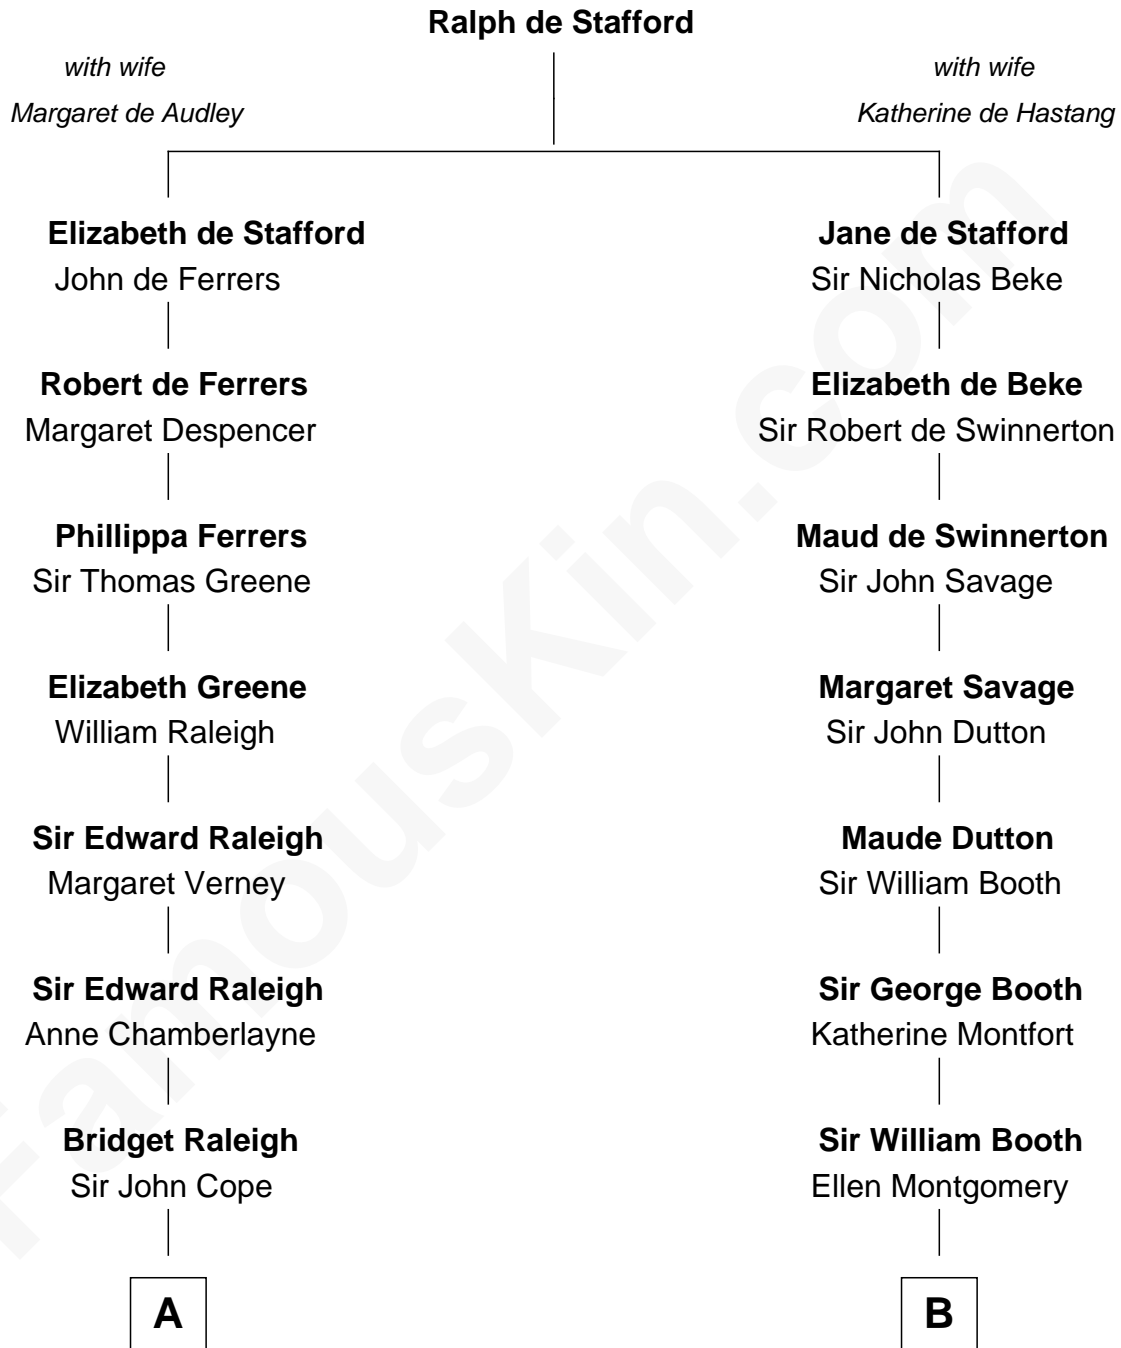

FamousKin.com Relationship Chart of

Jonathan Swift

Author of Gulliver's Travels

11th cousin 4 times removed of

Abraham Baldwin

Signer of the U.S. Constitution

A

Elizabeth Cope