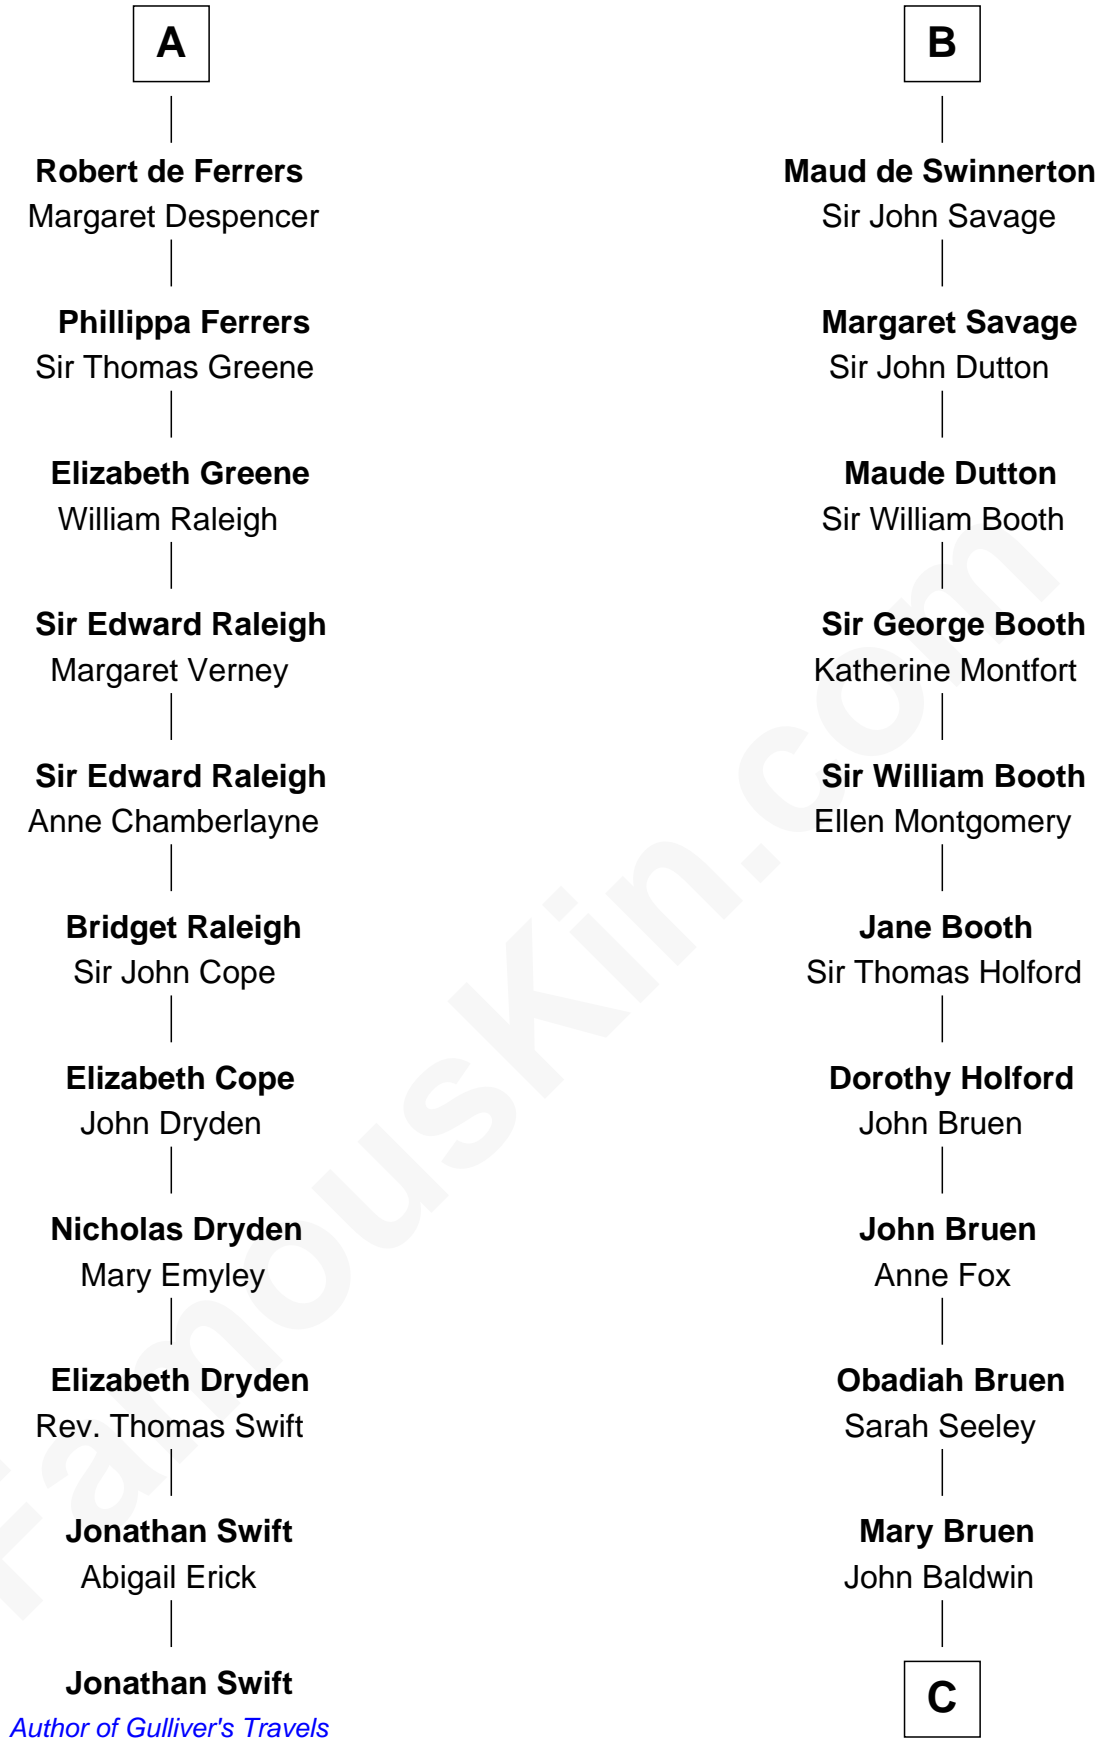

FamousKin.com Relationship Chart of

Jonathan Swift

Author of Gulliver's Travels

17th cousin 3 times removed of

Abraham Baldwin

Signer of the U.S. Constitution

C

Abigail Baldwin
Samuel Baldwin

Timothy Baldwin
Bathsheba Stone

Michael Baldwin
Lucy Dudley

Abraham Baldwin

Signer of the U.S. Constitution

FamousKin.com