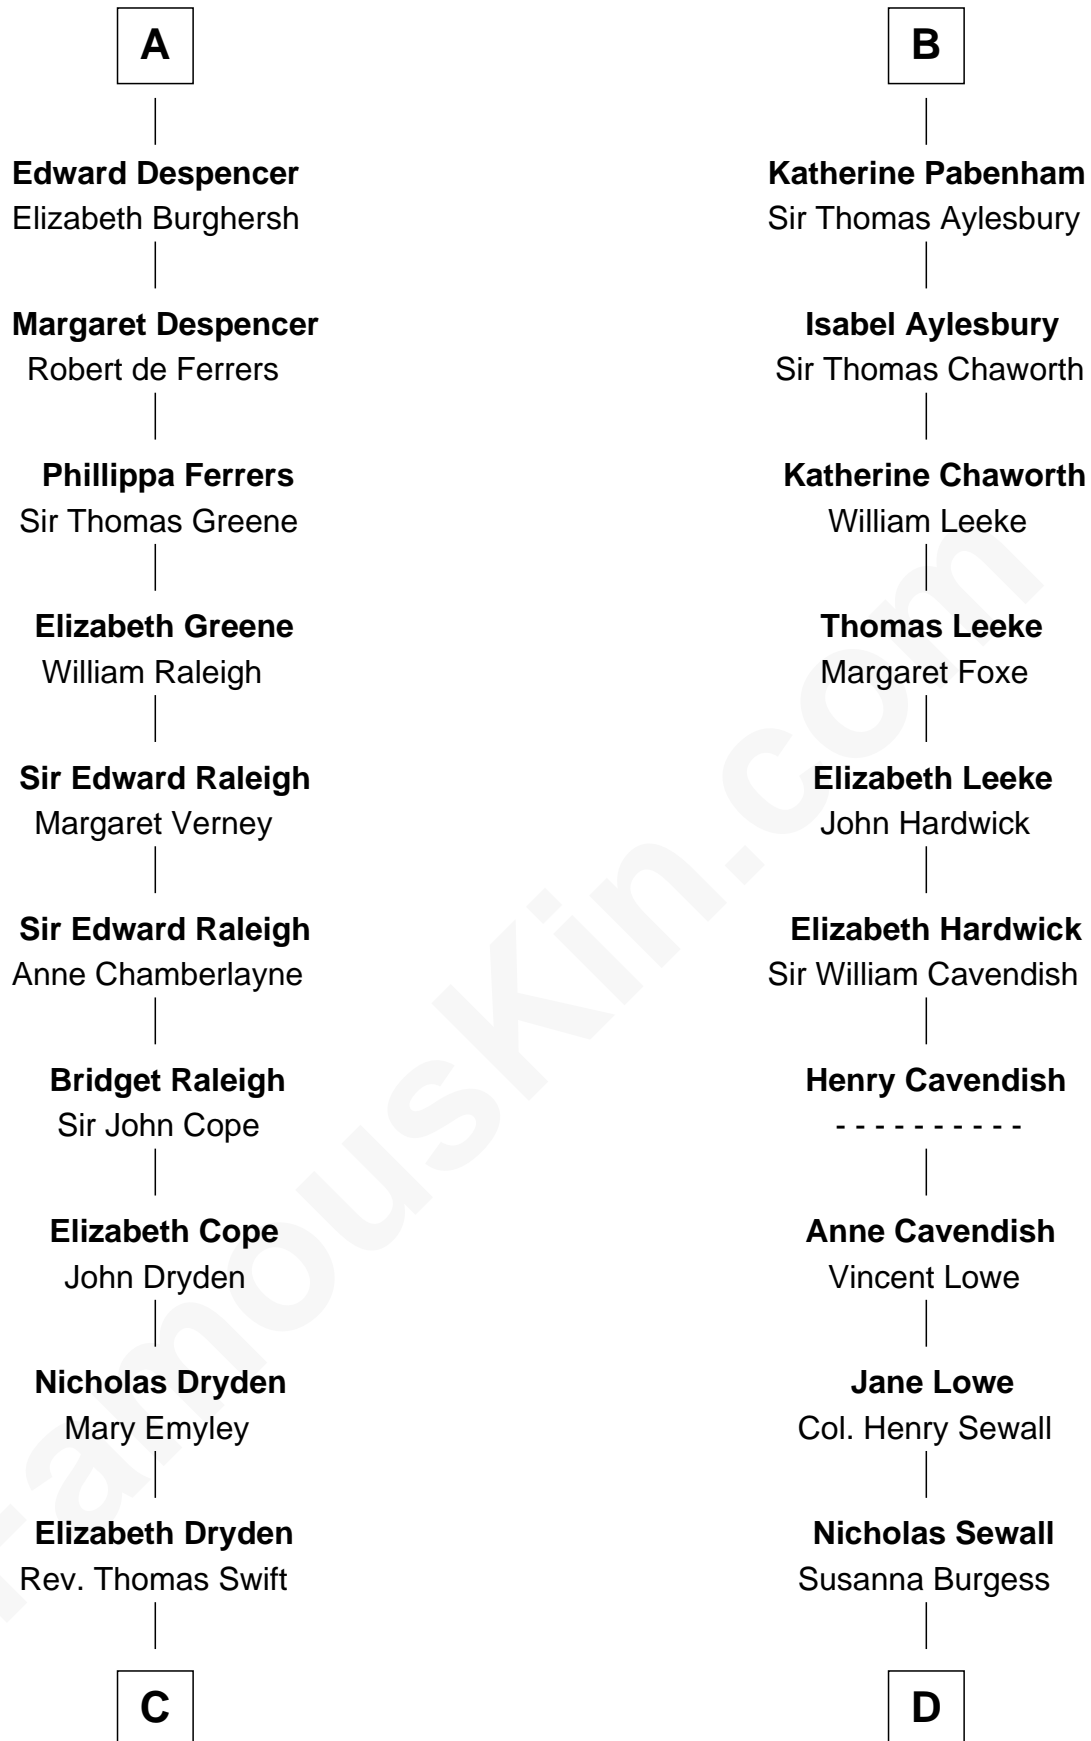

# FamousKin.com Relationship Chart of

**Jonathan Swift**

*Author of Gulliver's Travels*

18th cousin 1 time removed of

**Charles Carroll**

*Signer of the Declaration of Independence*

**C**

**Jonathan Swift**

Abigail Erick

**Jonathan Swift**

*Author of Gulliver's Travels*

**D**

**Jane Sewall**

Clement Brooke

**Elizabeth Brooke**

Charles Carroll