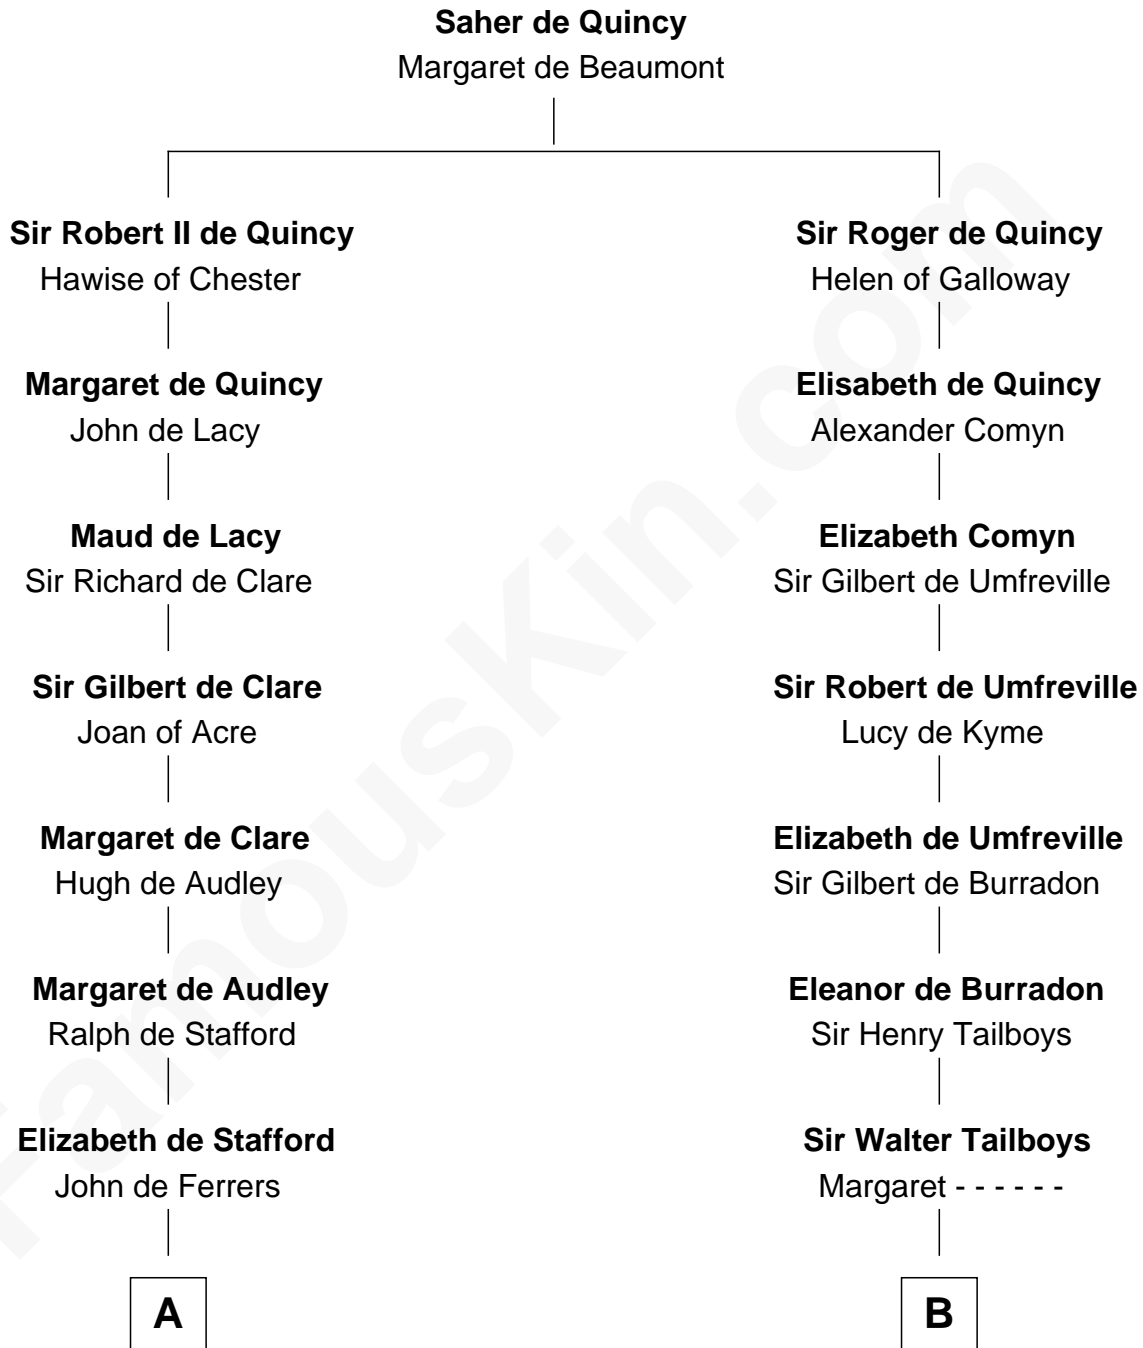

# FamousKin.com Relationship Chart of

**Jonathan Swift**

*Author of Gulliver's Travels*

17th cousin 2 times removed of

**Charles Carroll**

*Signer of the Declaration of Independence*

**C**

—  
**Jane Sewall**  
Clement Brooke

—  
**Elizabeth Brooke**  
Charles Carroll

—  
**Charles Carroll**

*Signer of Declaration of Independence*

FamousKin.com