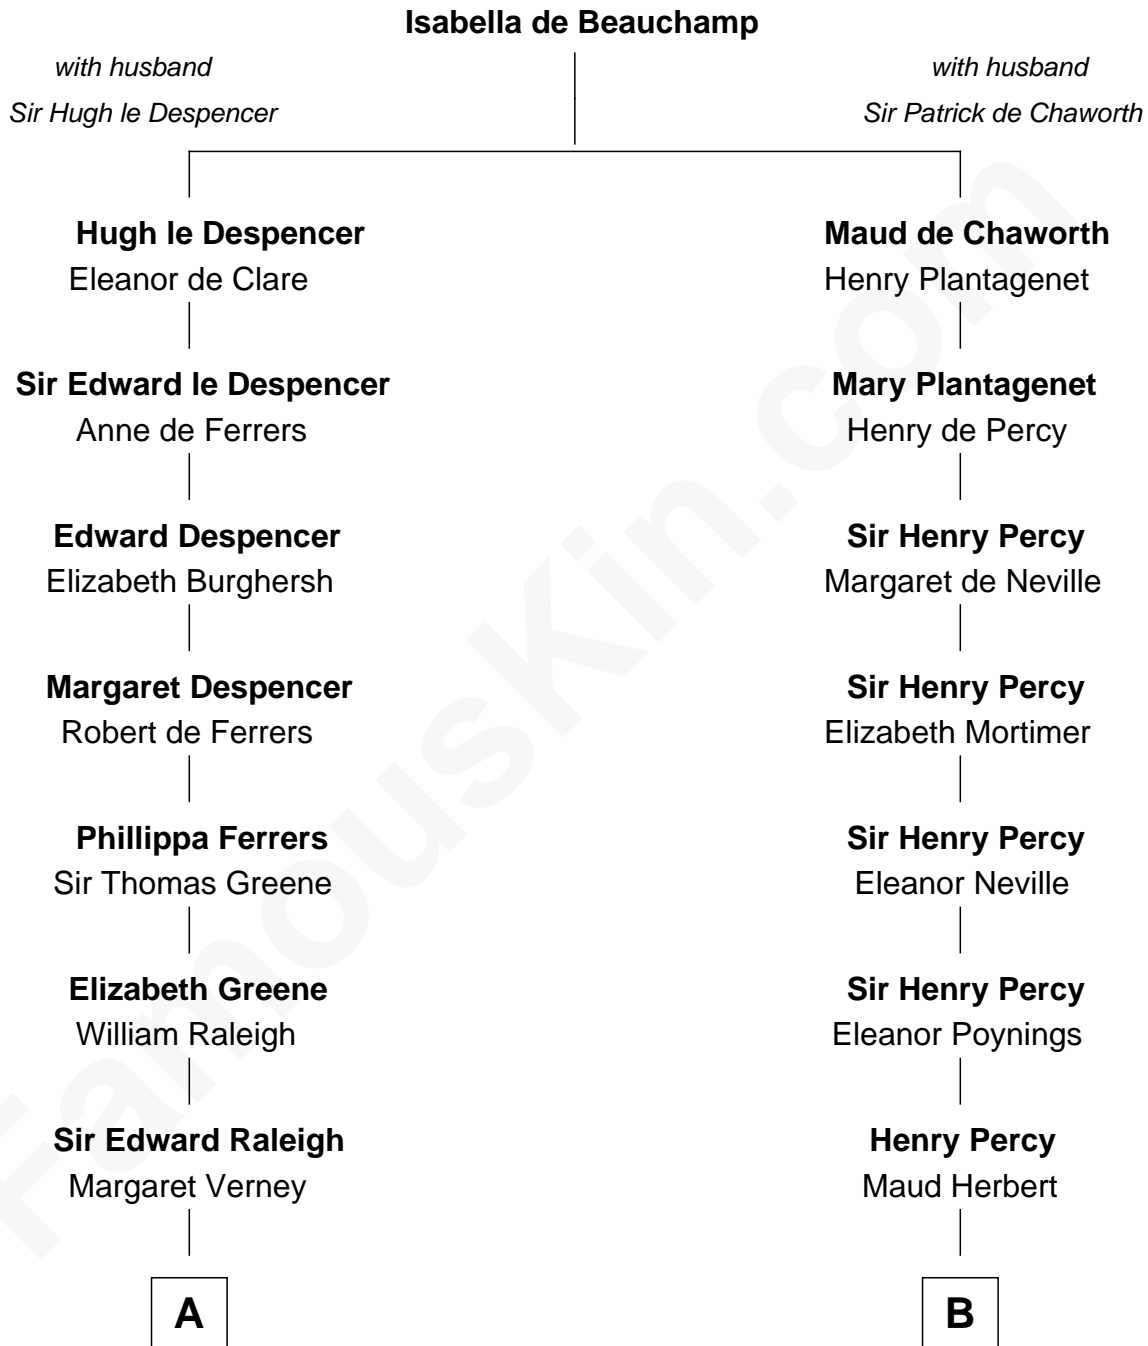

# FamousKin.com Relationship Chart of

**Jonathan Swift**

*Author of Gulliver's Travels*

13th cousin 3 times removed of

**Daniel Carroll**

*Signer of the U.S. Constitution*

**A**

**Sir Edward Raleigh**  
Anne Chamberlayne

**Bridget Raleigh**  
Sir John Cope

**Elizabeth Cope**  
John Dryden

**Nicholas Dryden**  
Mary Emyley

**Elizabeth Dryden**  
Rev. Thomas Swift

**Jonathan Swift**  
Abigail Erick

**Jonathan Swift**  
*Author of Gulliver's Travels*