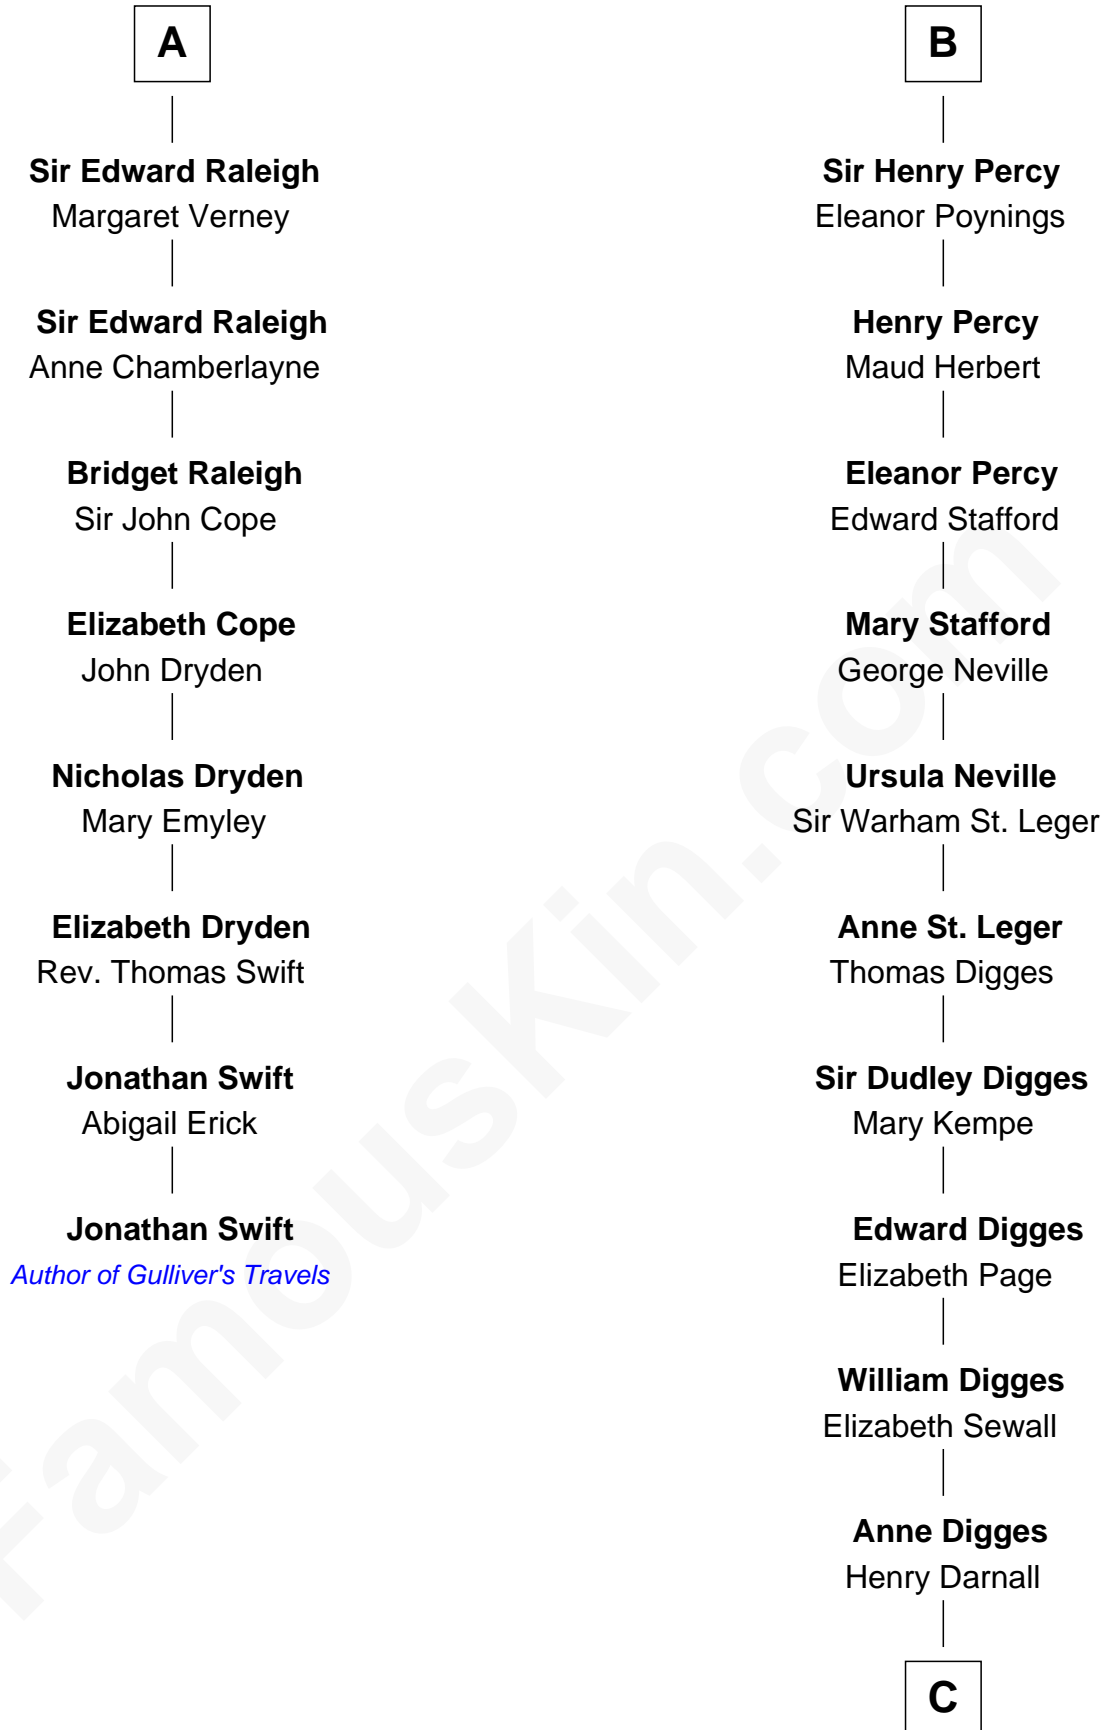

# FamousKin.com Relationship Chart of

**Jonathan Swift**

*Author of Gulliver's Travels*

14th cousin 4 times removed of

**Daniel Carroll**

*Signer of the U.S. Constitution*

**C**

—  
**Eleanor Darnall**

Daniel Carroll

—  
**Daniel Carroll**

*Signer of the U.S. Constitution*

FamousKin.com