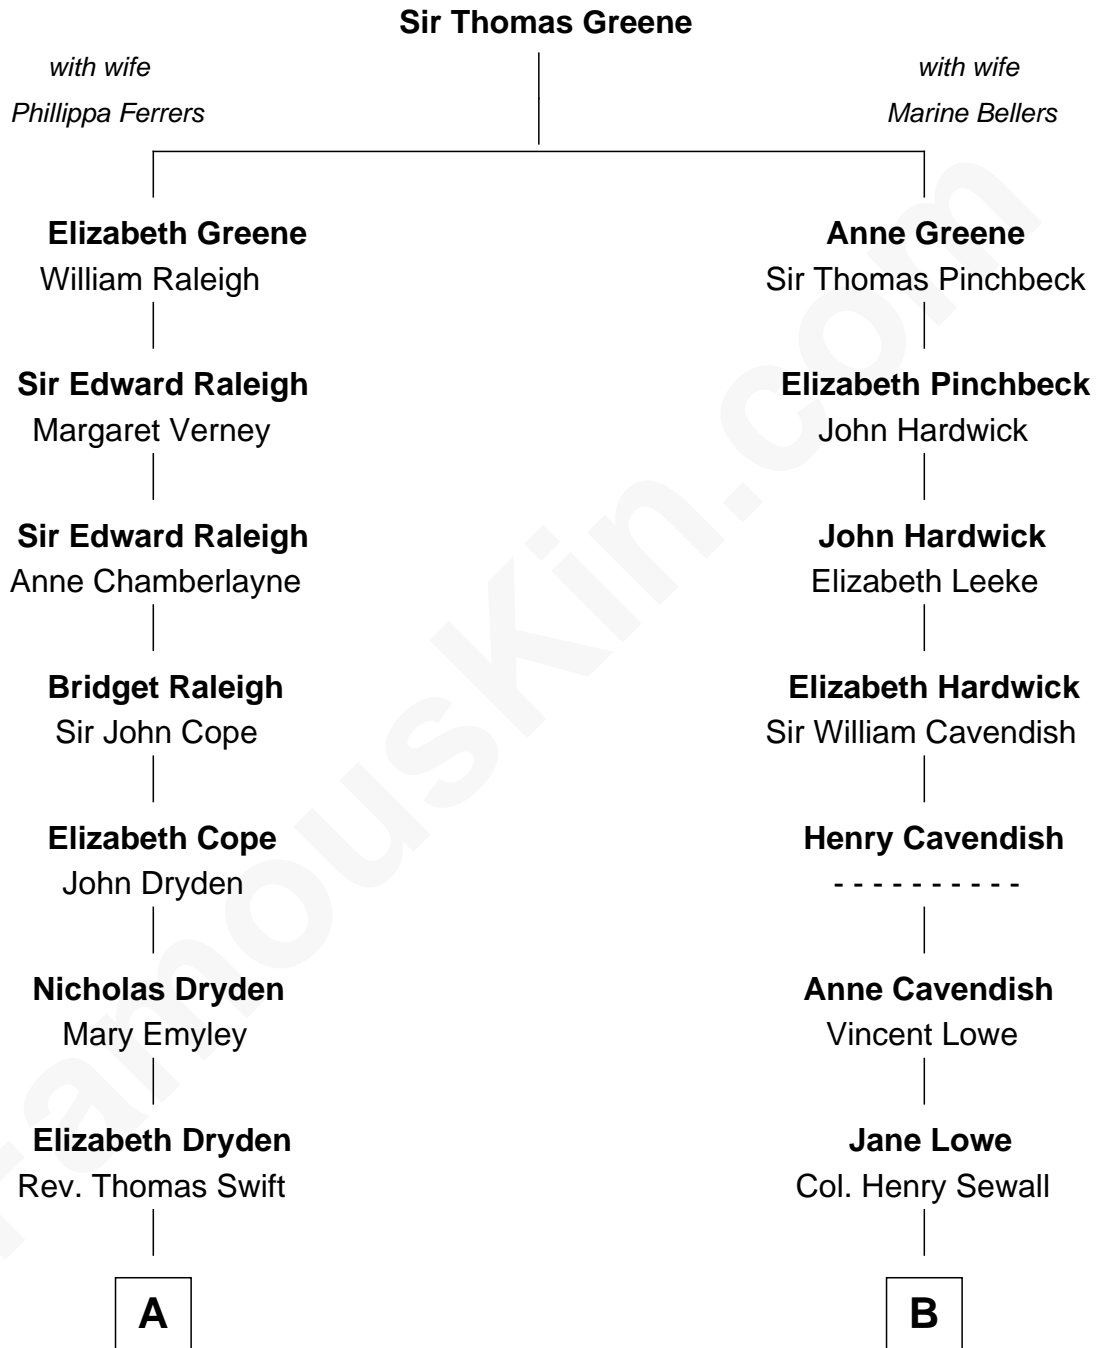

FamousKin.com Relationship Chart of

Jonathan Swift

Author of Gulliver's Travels

8th cousin 2 times removed of

Daniel Carroll

Signer of the U.S. Constitution

A

Jonathan Swift

Abigail Erick

Jonathan Swift

Author of Gulliver's Travels

B

Elizabeth Sewall

William Digges

Anne Digges

Henry Darnall