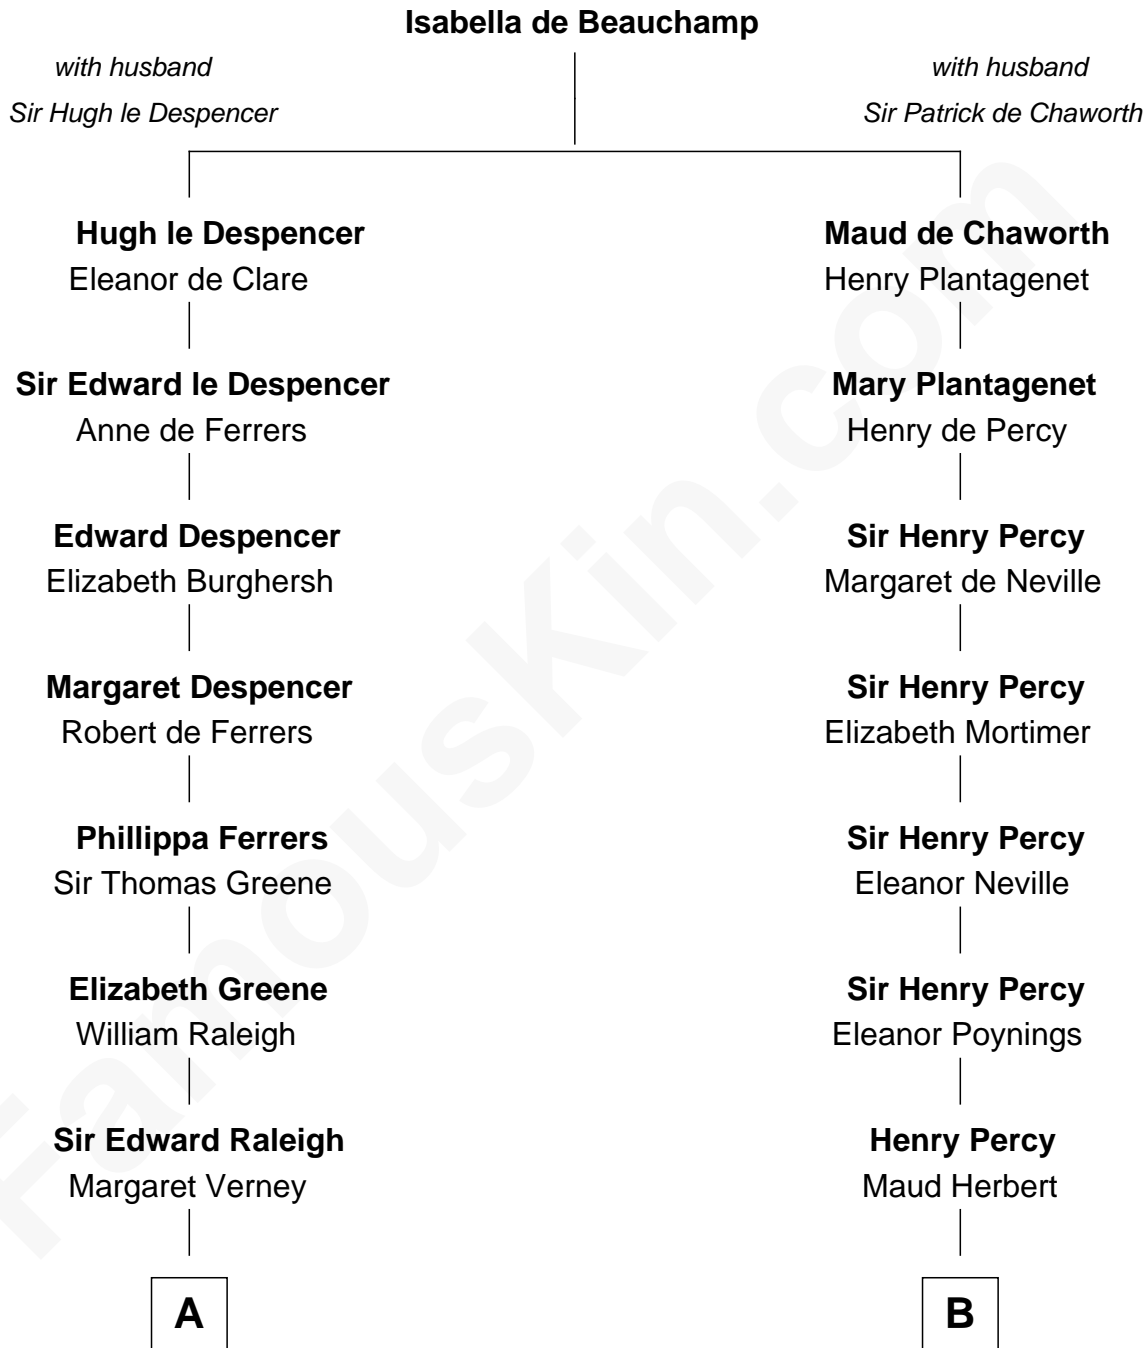

# FamousKin.com Relationship Chart of

**Jonathan Swift**

*Author of Gulliver's Travels*

13th cousin 3 times removed of

**John Carroll**

*Founder of Georgetown University*

**A**

**Sir Edward Raleigh**  
Anne Chamberlayne

**Bridget Raleigh**  
Sir John Cope

**Elizabeth Cope**  
John Dryden

**Nicholas Dryden**  
Mary Emyley

**Elizabeth Dryden**  
Rev. Thomas Swift

**Jonathan Swift**  
Abigail Erick

**Jonathan Swift**  
*Author of Gulliver's Travels*