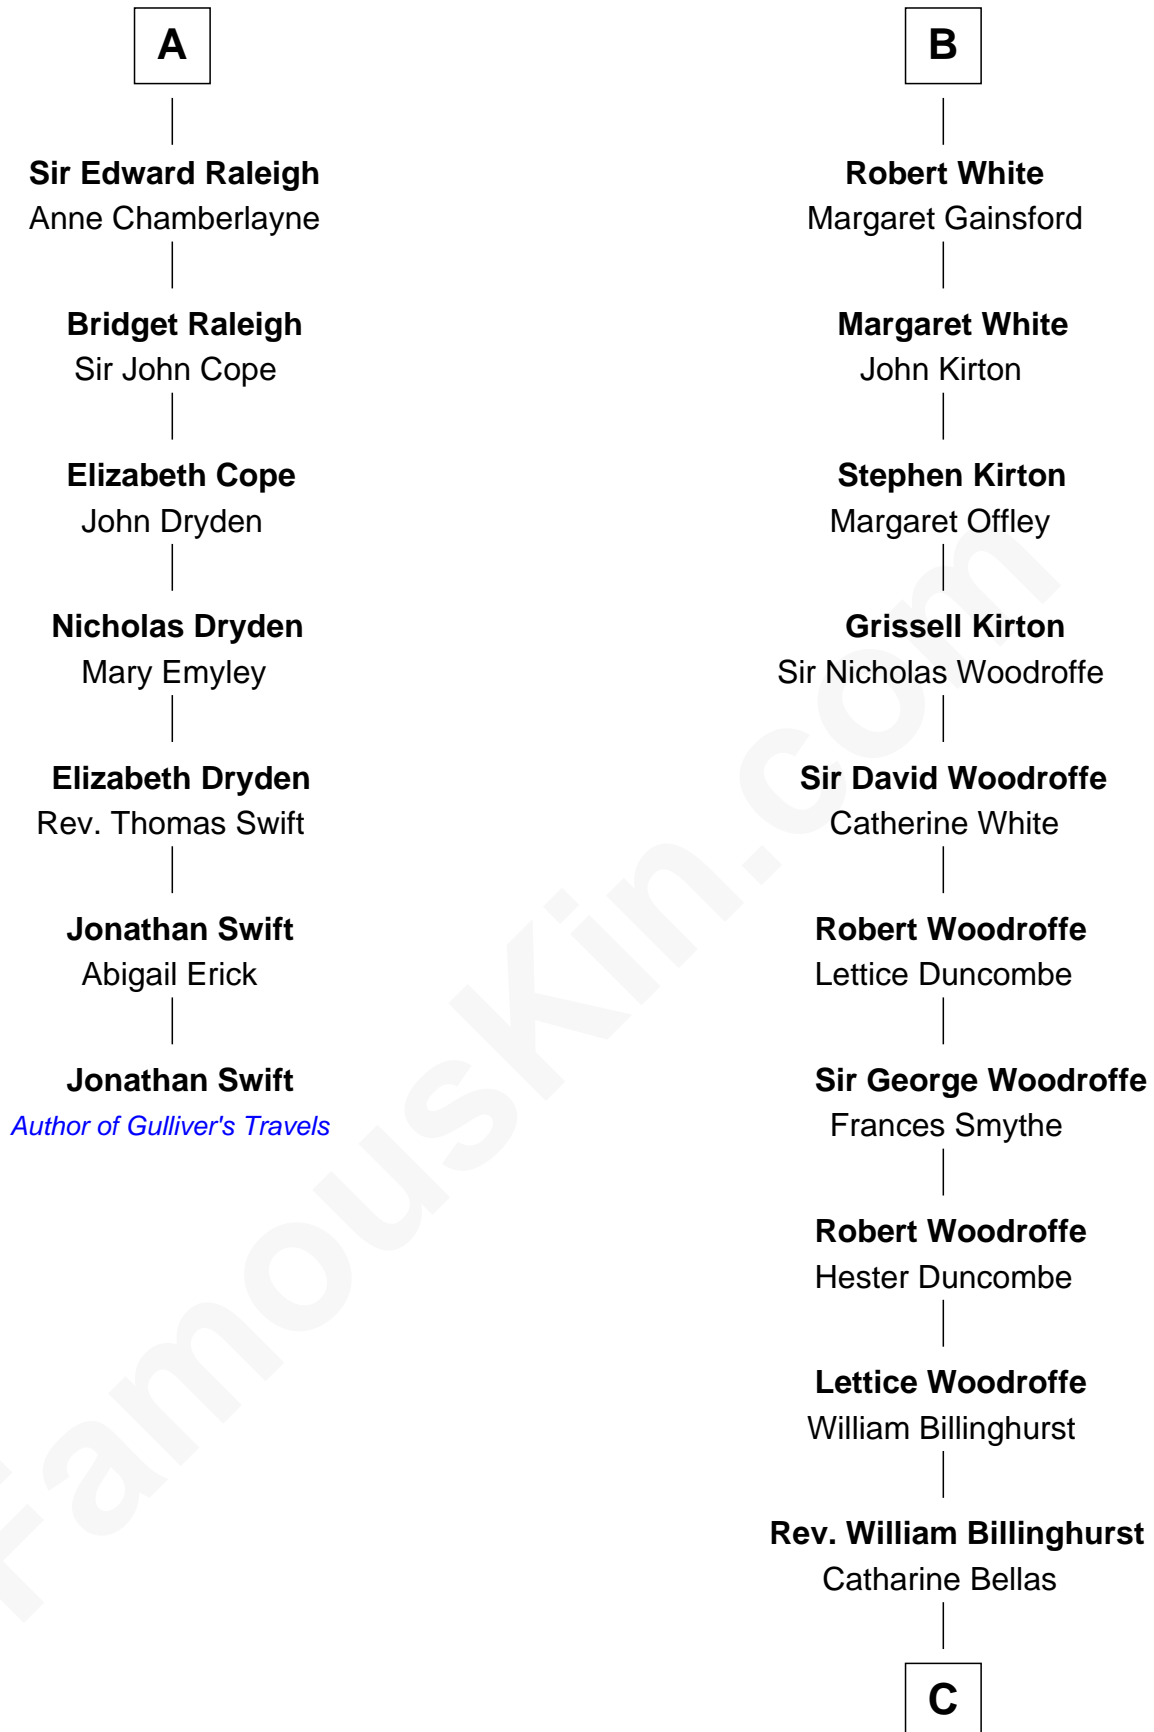

# FamousKin.com Relationship Chart of

**Jonathan Swift**

*Author of Gulliver's Travels*

13th cousin 6 times removed of

**Guillermo Billinghurst**

*31st President of Peru*

C

**Robert Billinghurst**  
Maria Francisca Agrelo

**Guillermo Eugenio Billinghurst**  
Belisaria Angulo

**Guillermo Billinghurst**  
*31st President of Peru*

FamousKin.com