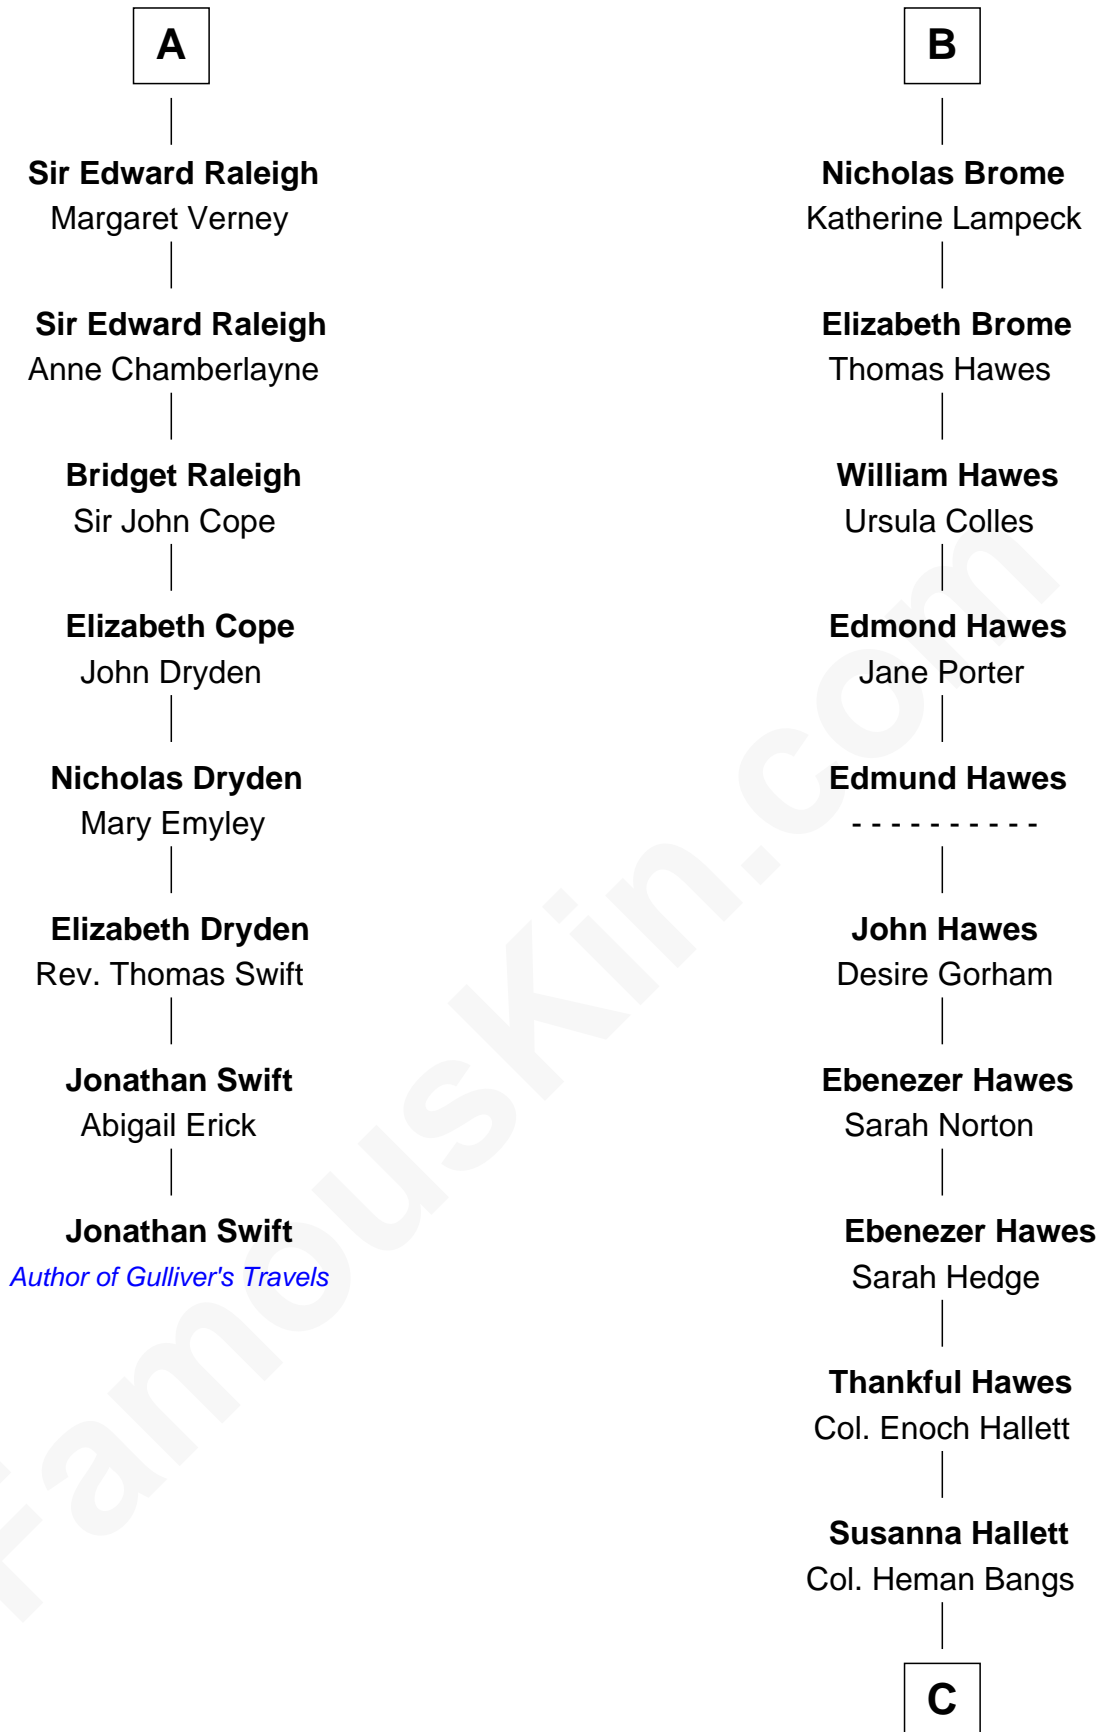

# FamousKin.com Relationship Chart of

**Jonathan Swift**

*Author of Gulliver's Travels*

14th cousin 5 times removed of

**Eugene Foss**

*45th Governor of Massachusetts*

**Sir James de Audley**

Ela Longespee

Katherine Giffard

**Sir Nicholas Audley**

Joan Martin

**Alice de Audley**

Sir Hugh de Meynell

**Isabel de Meynell**

Sir Thomas de Shirley

**Sir Hugh Shirley**

Beatrice Brewes

**Sir Ralph Shirley**

Joan Basset

**Beatrice Shirley**

John Brome

**B**

**C**

—  
**Amanda Bangs**

Samuel Bartlett Foss

—  
**George Edmund Foss**

Marcia Cordelia Noble

—  
**Eugene Foss**

*45th Governor of Massachusetts*

FamousKin.com