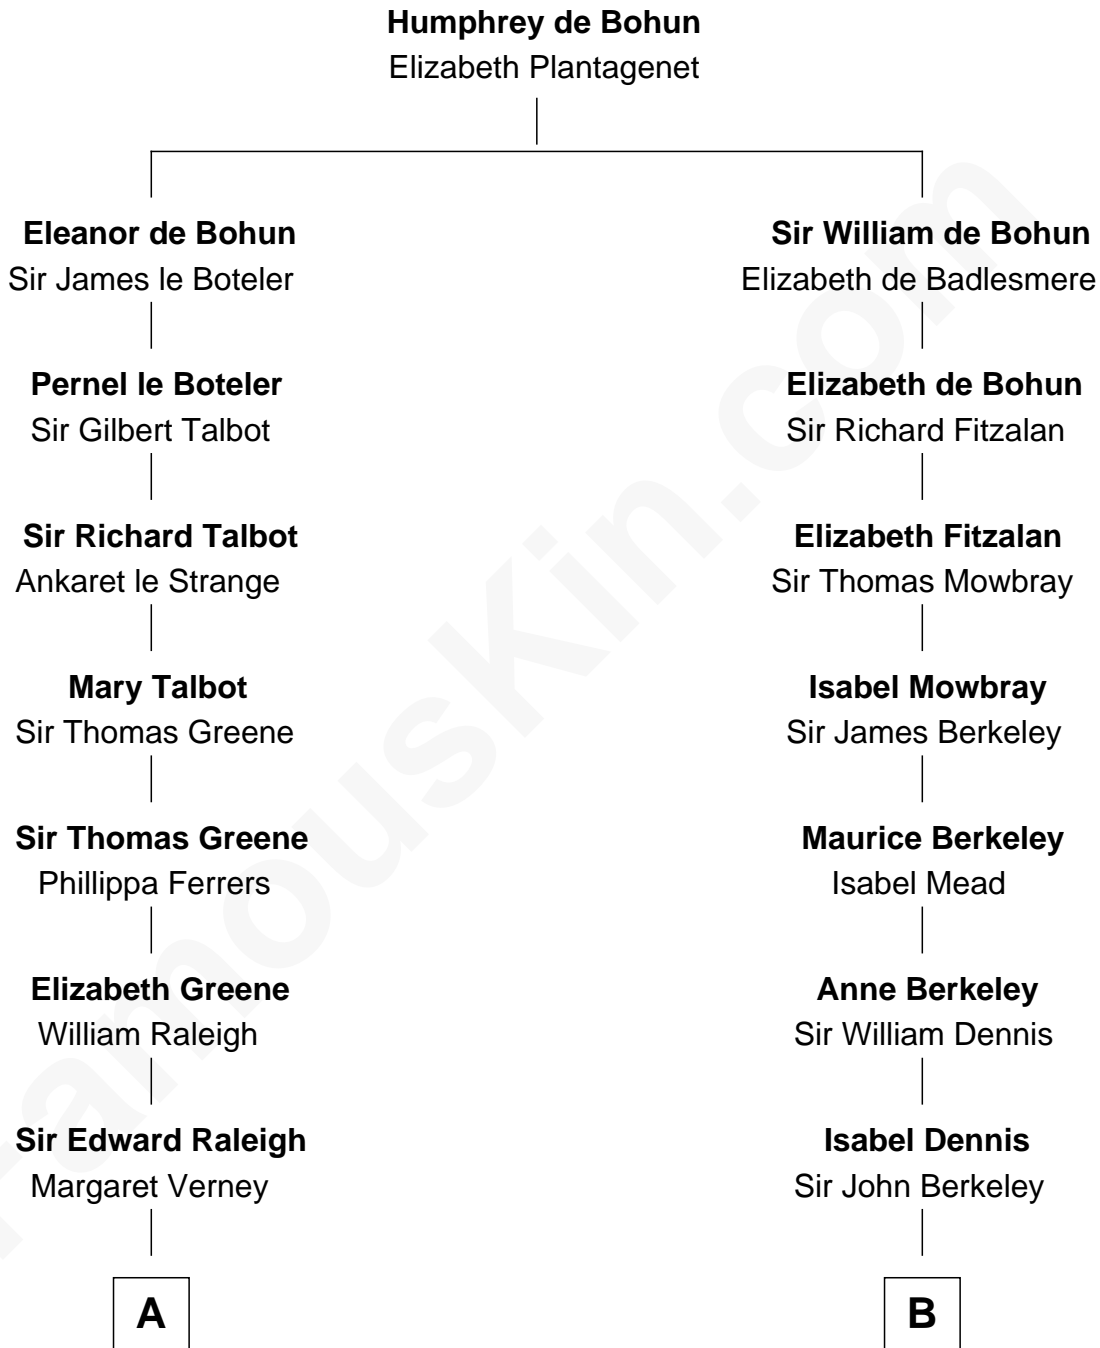

FamousKin.com

Relationship Chart of

John Dryden

England's First Poet Laureate

12th cousin 9 times removed of

Warren Buffett

Chairman & CEO, Berkshire Hathaway

C

Deborah Collamore Pennell

John Watson

Susan Ann Watson

Ford Bela Barber

Stella Frances Barber

John Ammon Stahl

Leila Stahl

Howard Homan Buffett