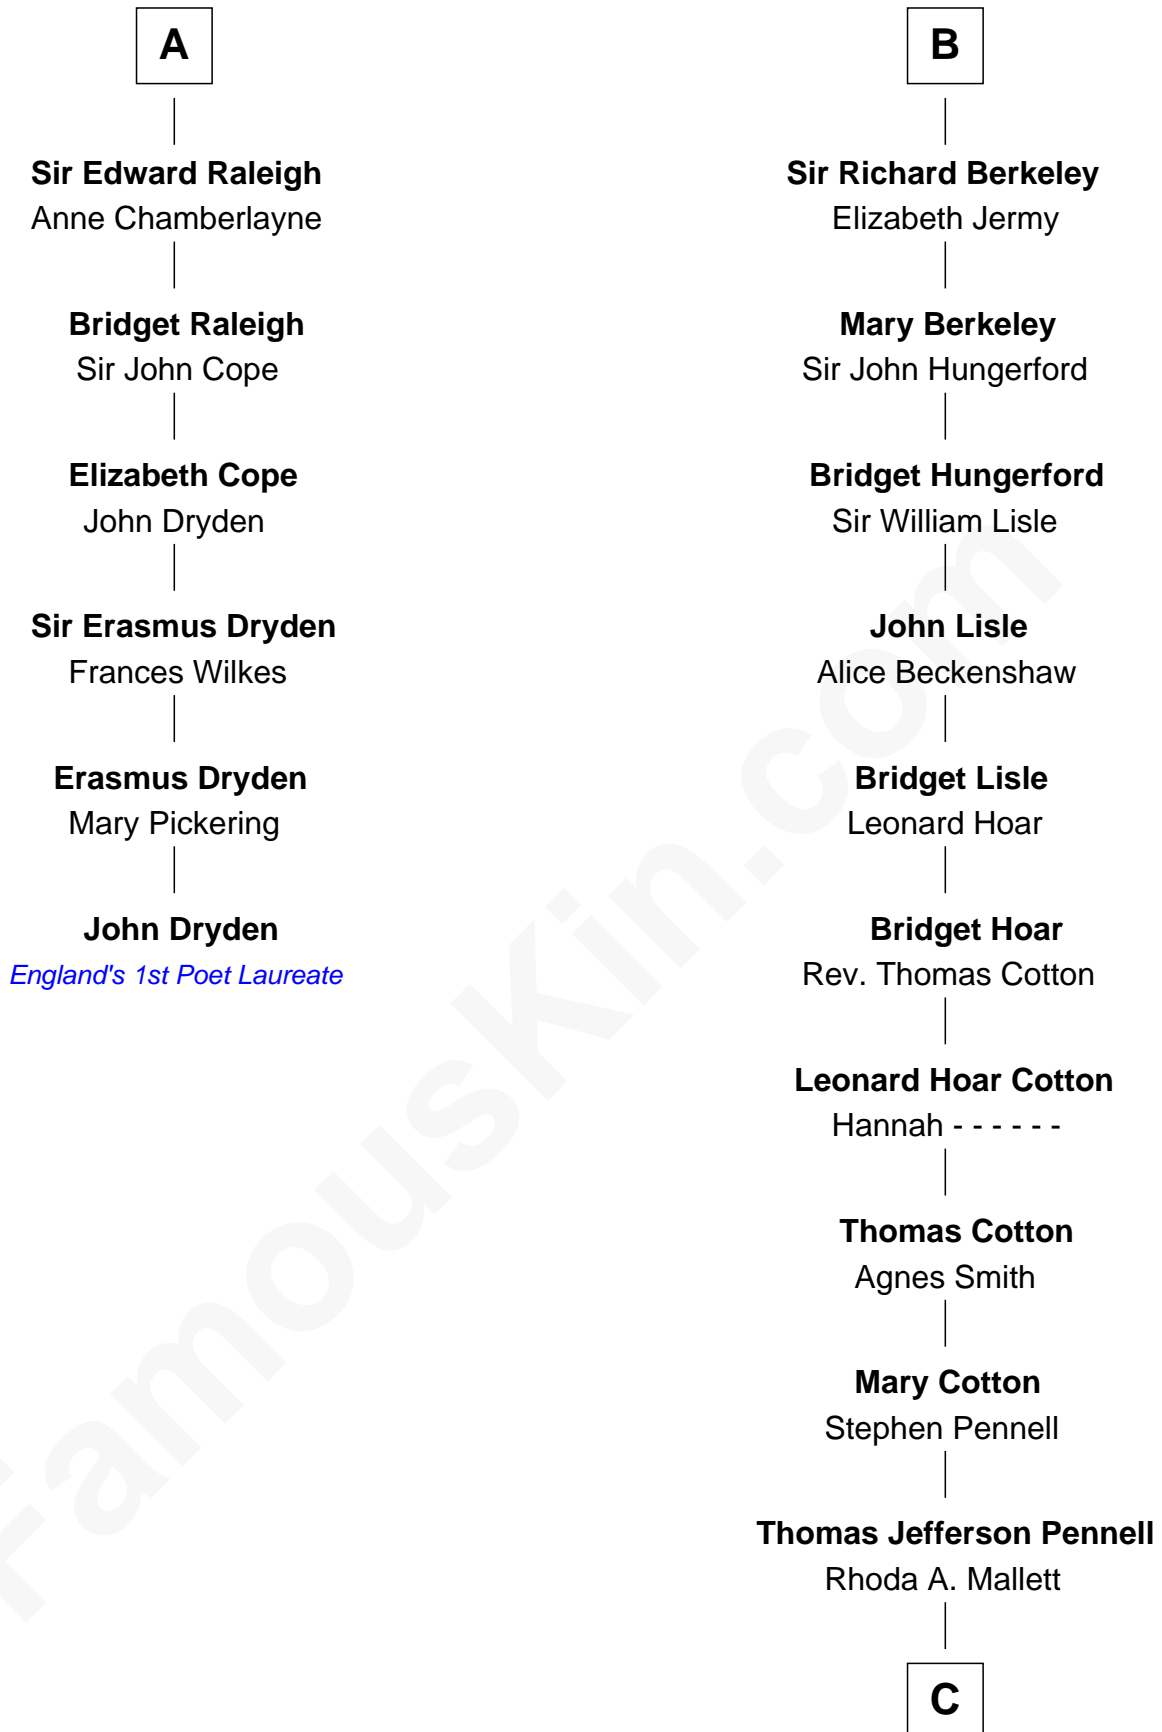

FamousKin.com

Relationship Chart of

John Dryden

England's First Poet Laureate

12th cousin 9 times removed of

Warren Buffett

Chairman & CEO, Berkshire Hathaway

C

Deborah Collamore Pennell

John Watson

Susan Ann Watson

Ford Bela Barber

Stella Frances Barber

John Ammon Stahl

Leila Stahl

Howard Homan Buffett