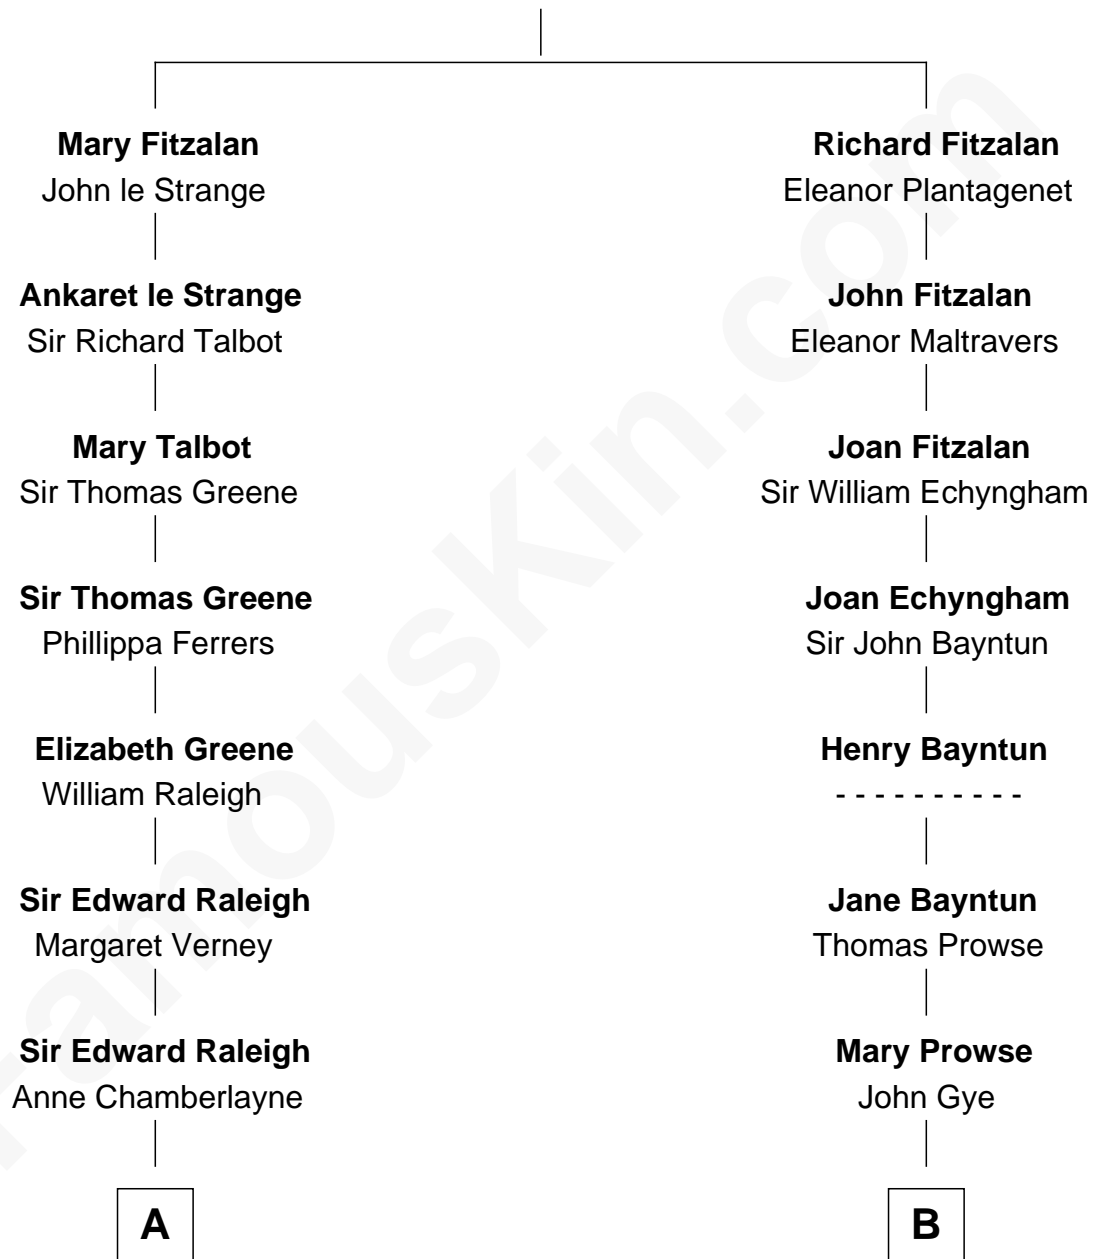

FamousKin.com Relationship Chart of

John Dryden

England's First Poet Laureate

11th cousin 10 times removed of

Michael Strahan

NFL Player and TV Personality

Edmund Fitzalan

Alice de Warenne

C

William A. Bishop

Harriett Meade

Creola Mead

Jado D. Traylor

James Curtis Traylor

Caroline McCarter

Louise Traylor