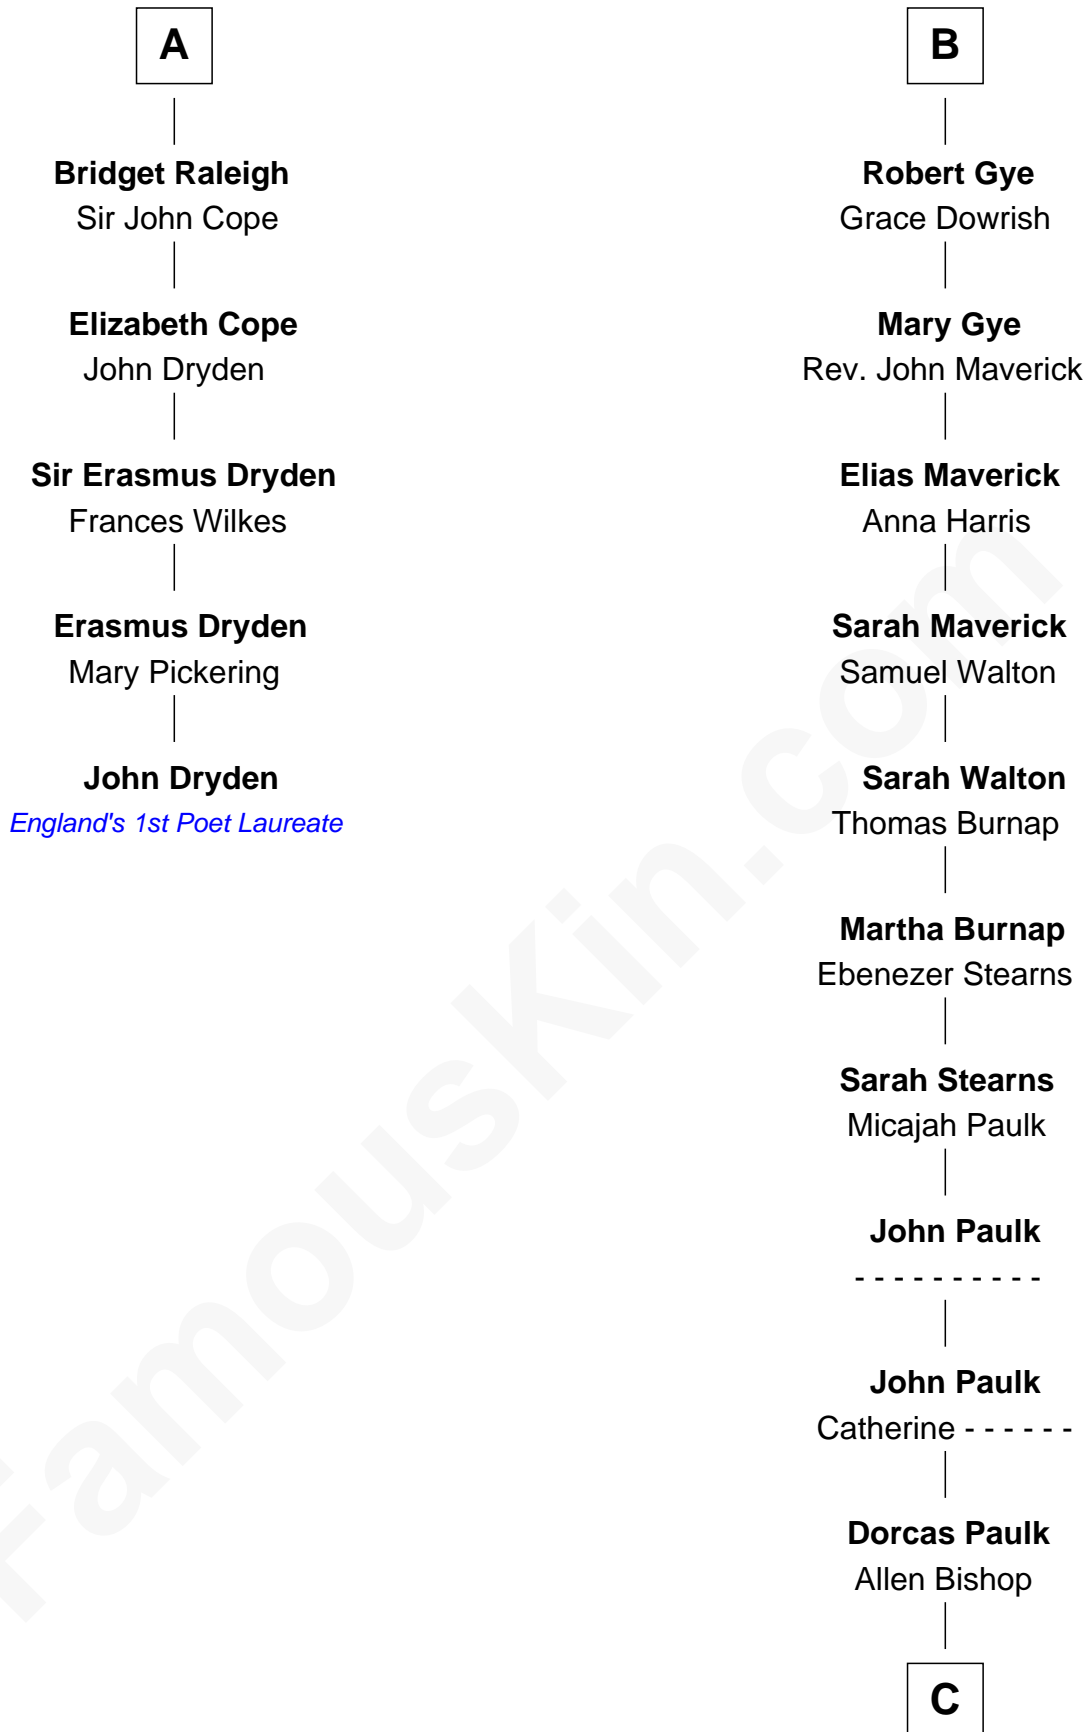

FamousKin.com Relationship Chart of

John Dryden

England's First Poet Laureate

11th cousin 10 times removed of

Michael Strahan

NFL Player and TV Personality

Edmund Fitzalan

Alice de Warenne

C

William A. Bishop

Harriett Meade

Creola Mead

Jado D. Traylor

James Curtis Traylor

Caroline McCarter

Louise Traylor