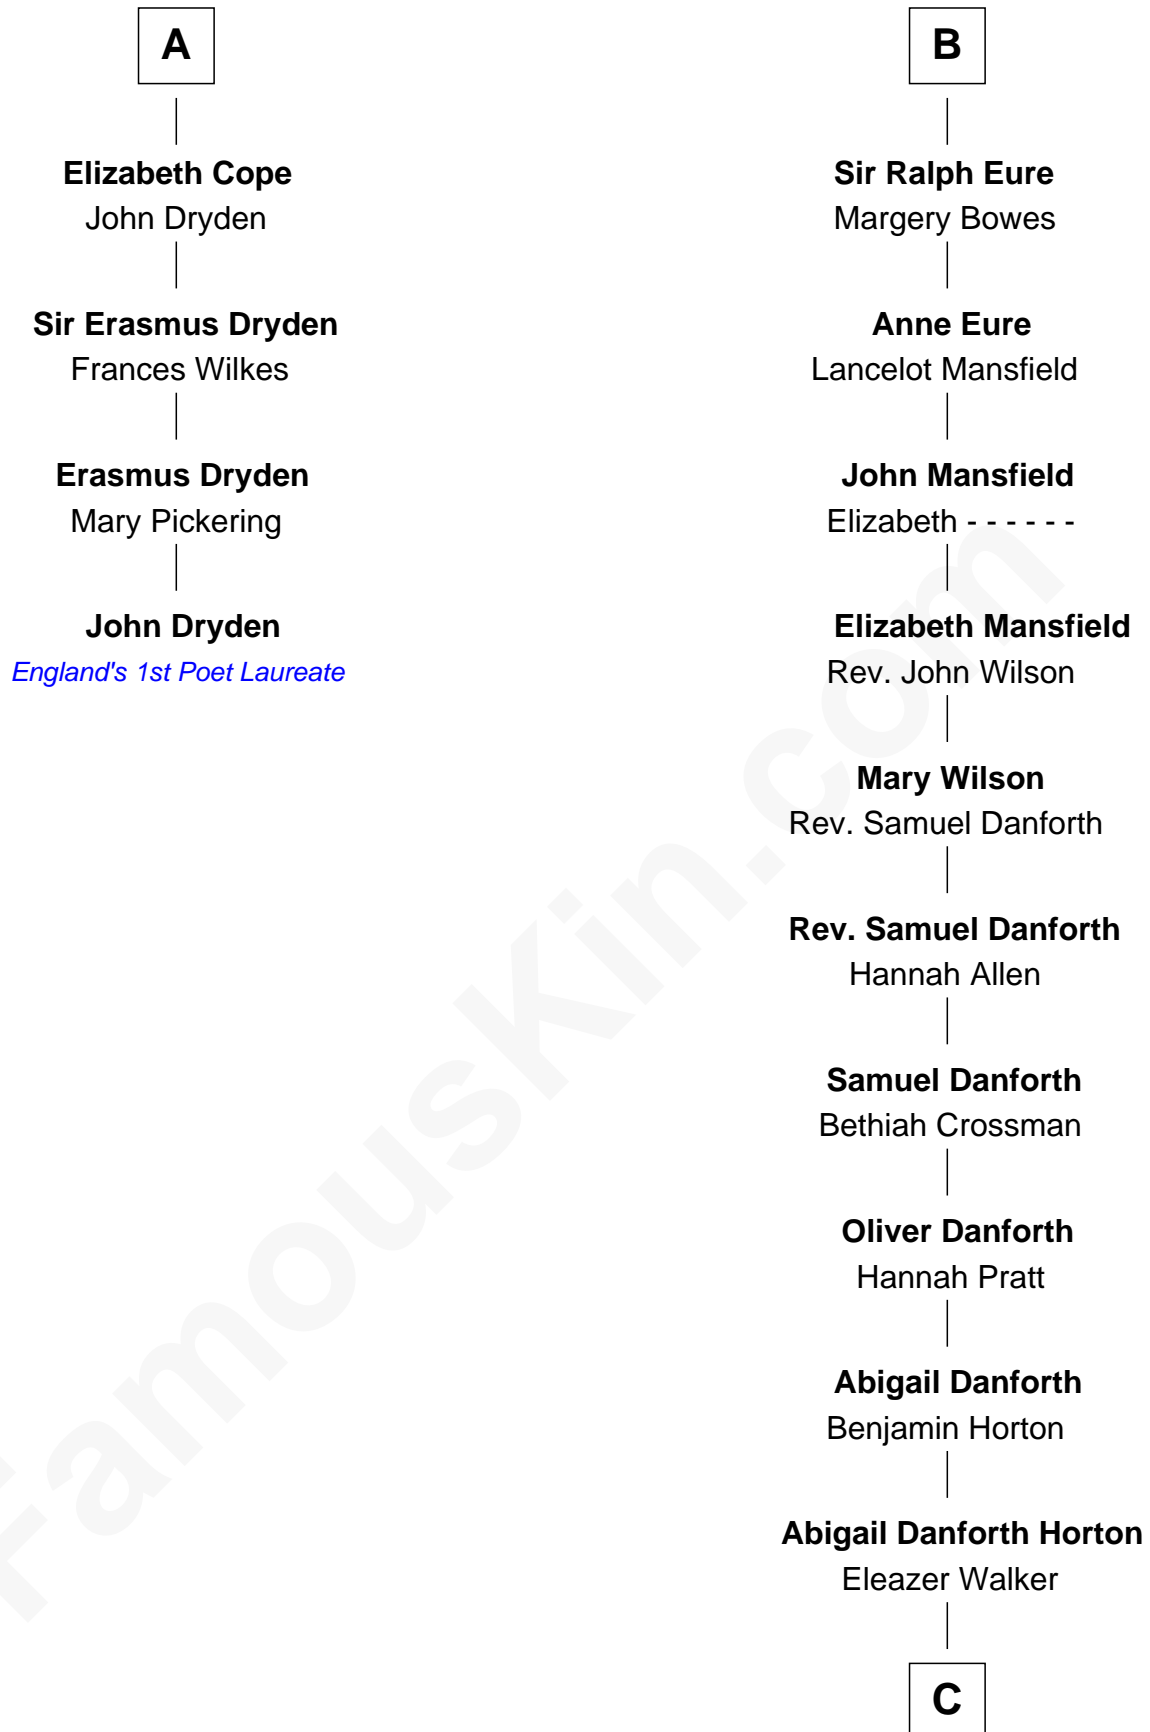

FamousKin.com Relationship Chart of

John Dryden

England's First Poet Laureate

10th cousin 9 times removed of

E. C. Segar

Cartoonist (Popeye creator)

C

Mary Jane Walker

Thomas Segar

Amzi Andrews Segar

Erma Irene Crisler

E. C. Segar

Cartoonist

FamousKin.com