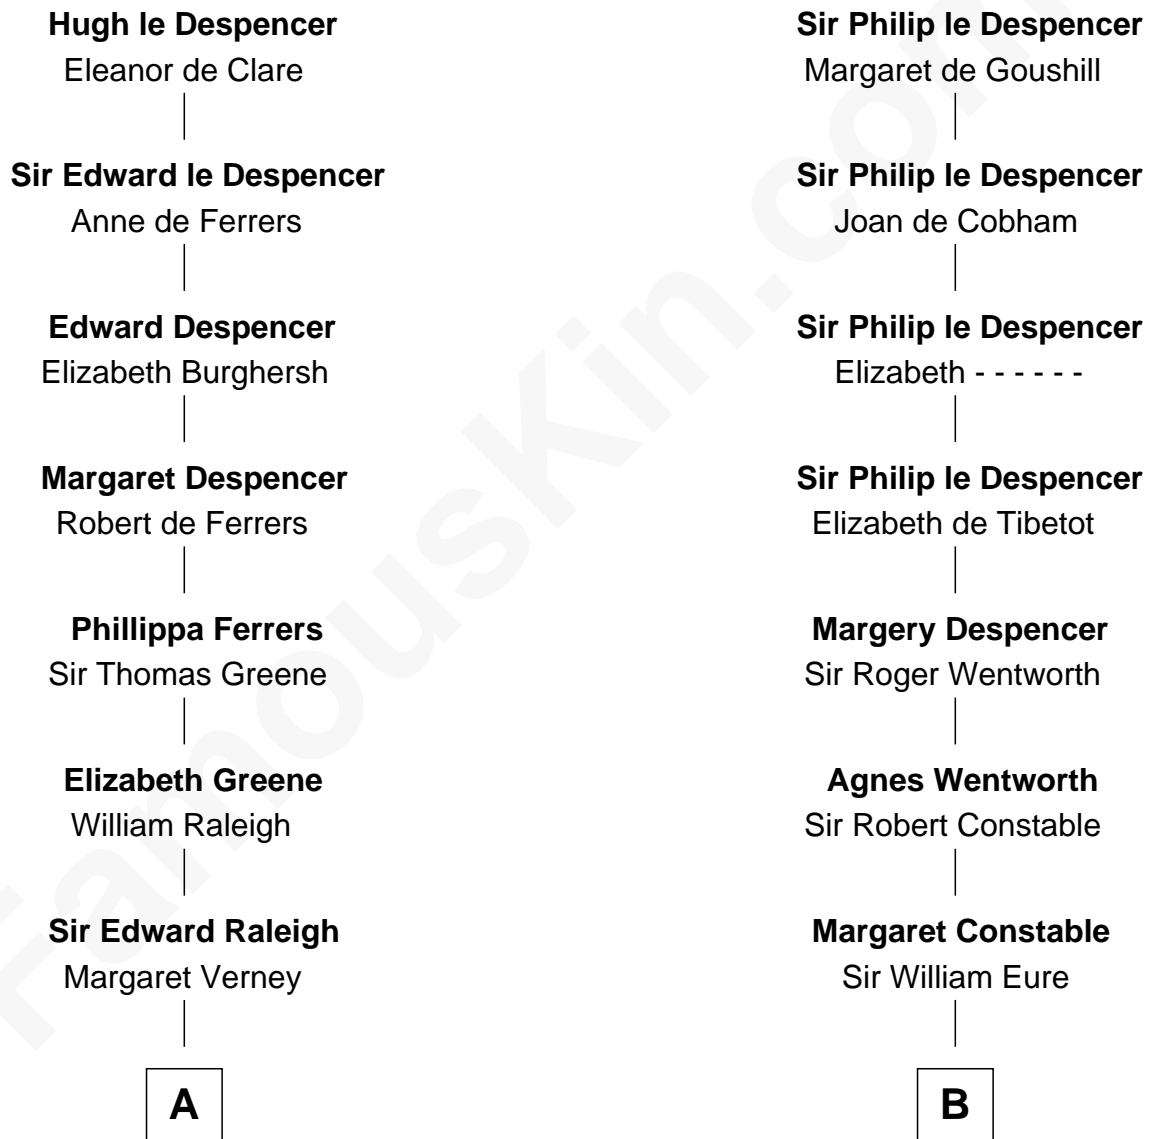

# FamousKin.com Relationship Chart of

**John Dryden**

*England's First Poet Laureate*

12th cousin 9 times removed of

**E. C. Segar**

*Cartoonist (Popeye creator)*

**Sir Hugh le Despencer**

Isabella de Beauchamp

**C**

**Abigail Danforth**

Benjamin Horton

**Abigail Danforth Horton**

Eleazer Walker

**Mary Jane Walker**

Thomas Segar

**Amzi Andrews Segar**

Erma Irene Crisler

**E. C. Segar**

*Cartoonist*