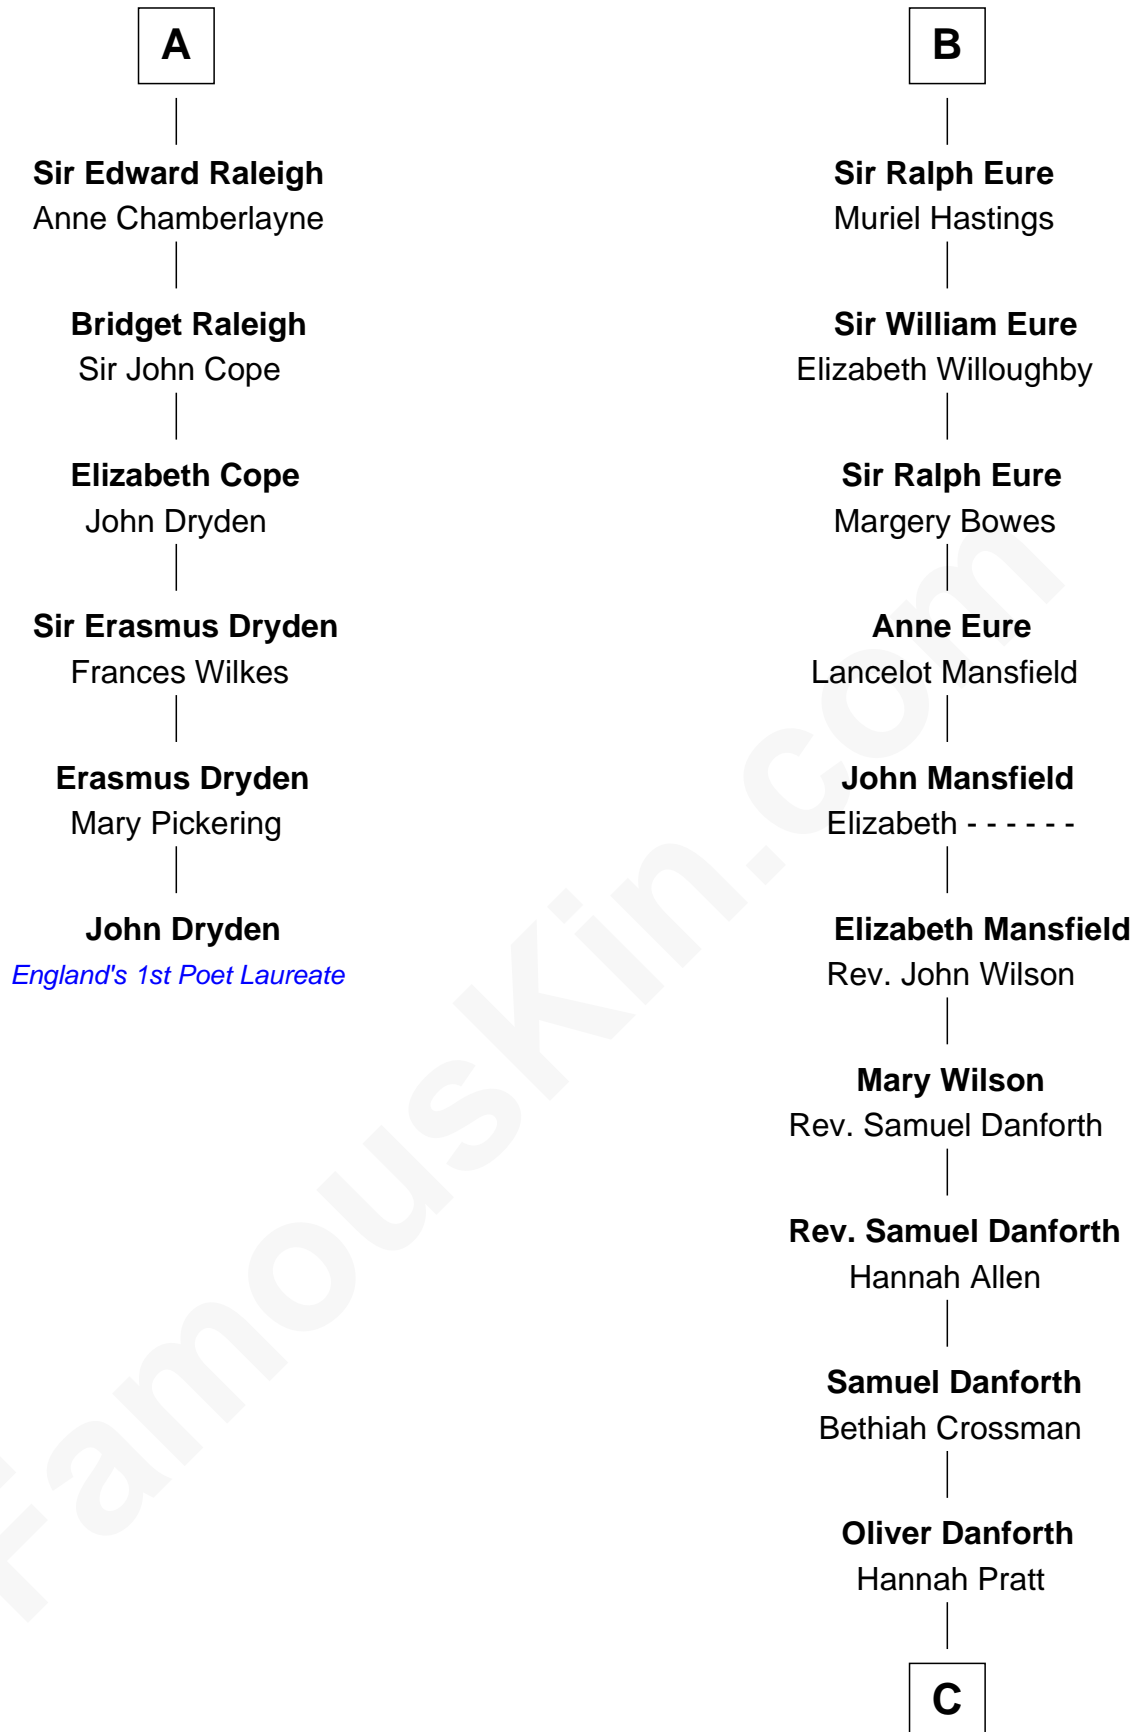

# FamousKin.com Relationship Chart of

**John Dryden**

*England's First Poet Laureate*

12th cousin 9 times removed of

**E. C. Segar**

*Cartoonist (Popeye creator)*

**Sir Hugh le Despencer**

Isabella de Beauchamp

**C**

**Abigail Danforth**

Benjamin Horton

**Abigail Danforth Horton**

Eleazer Walker

**Mary Jane Walker**

Thomas Segar

**Amzi Andrews Segar**

Erma Irene Crisler

**E. C. Segar**

*Cartoonist*