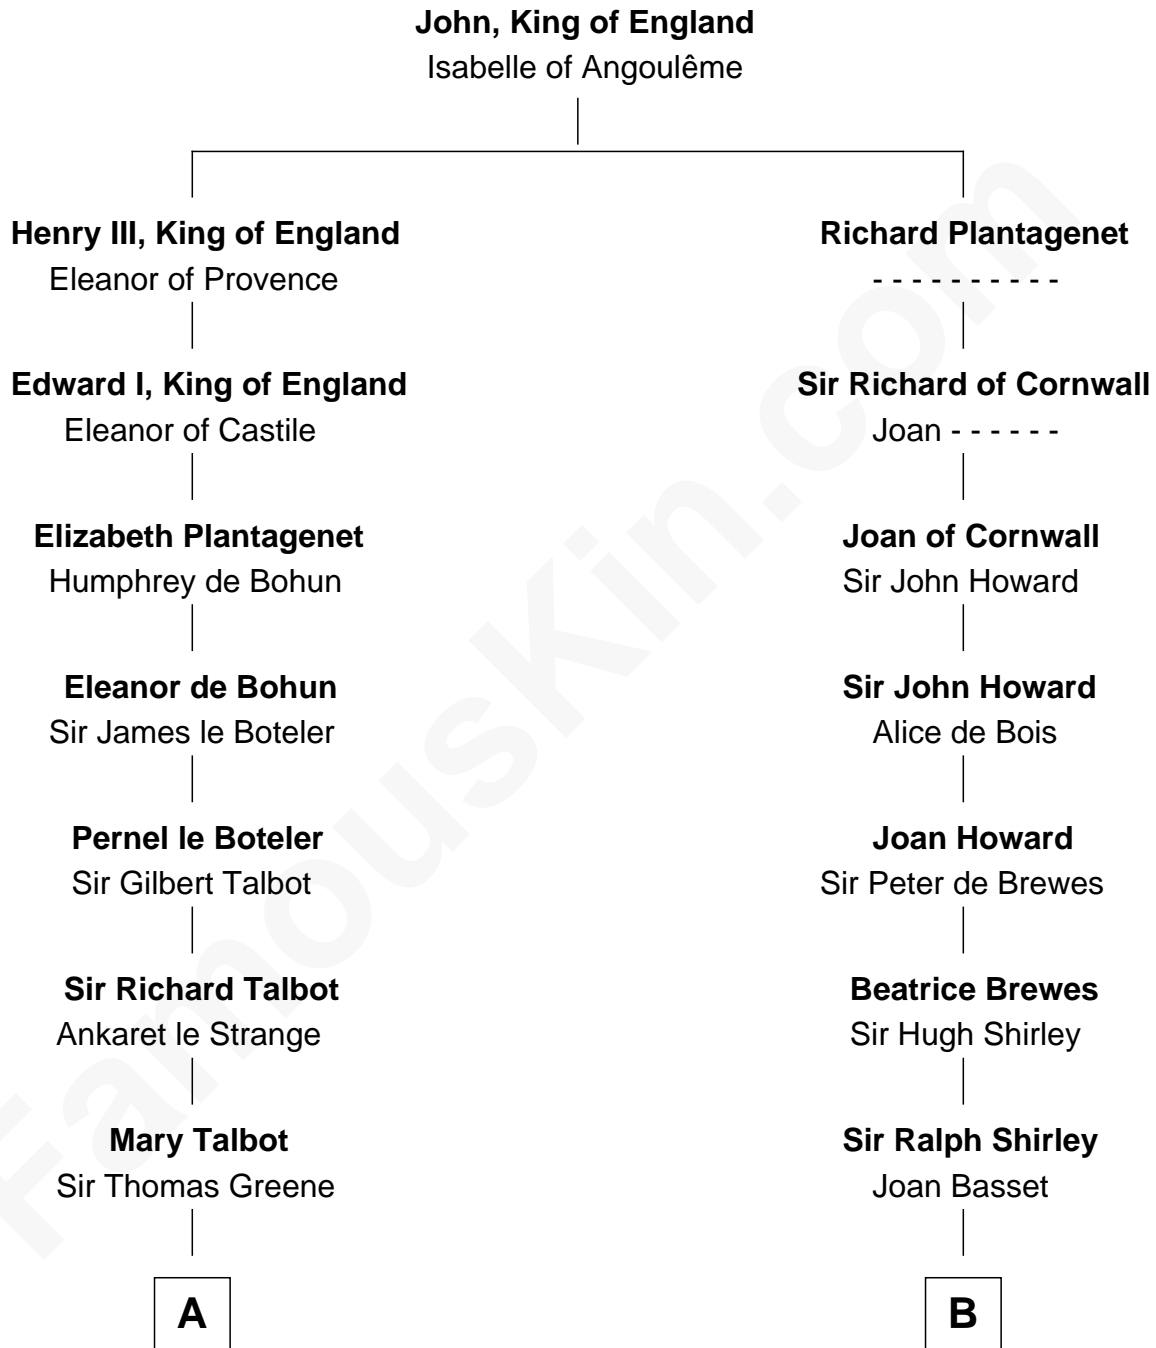

FamousKin.com

Relationship Chart of

John Dryden

England's First Poet Laureate

15th cousin 6 times removed of

William Henry Moore

Co-Founder, U.S. Steel and Nabisco

C

Sarah Browne
George Beckwith

George Beckwith
Rachel Marsh

George Beckwith
Mary Bradley

Rachael Arvilla Beckwith
Nathaniel Ford Moore

William Henry Moore
Co-Founder, U.S. Steel and Nabisco