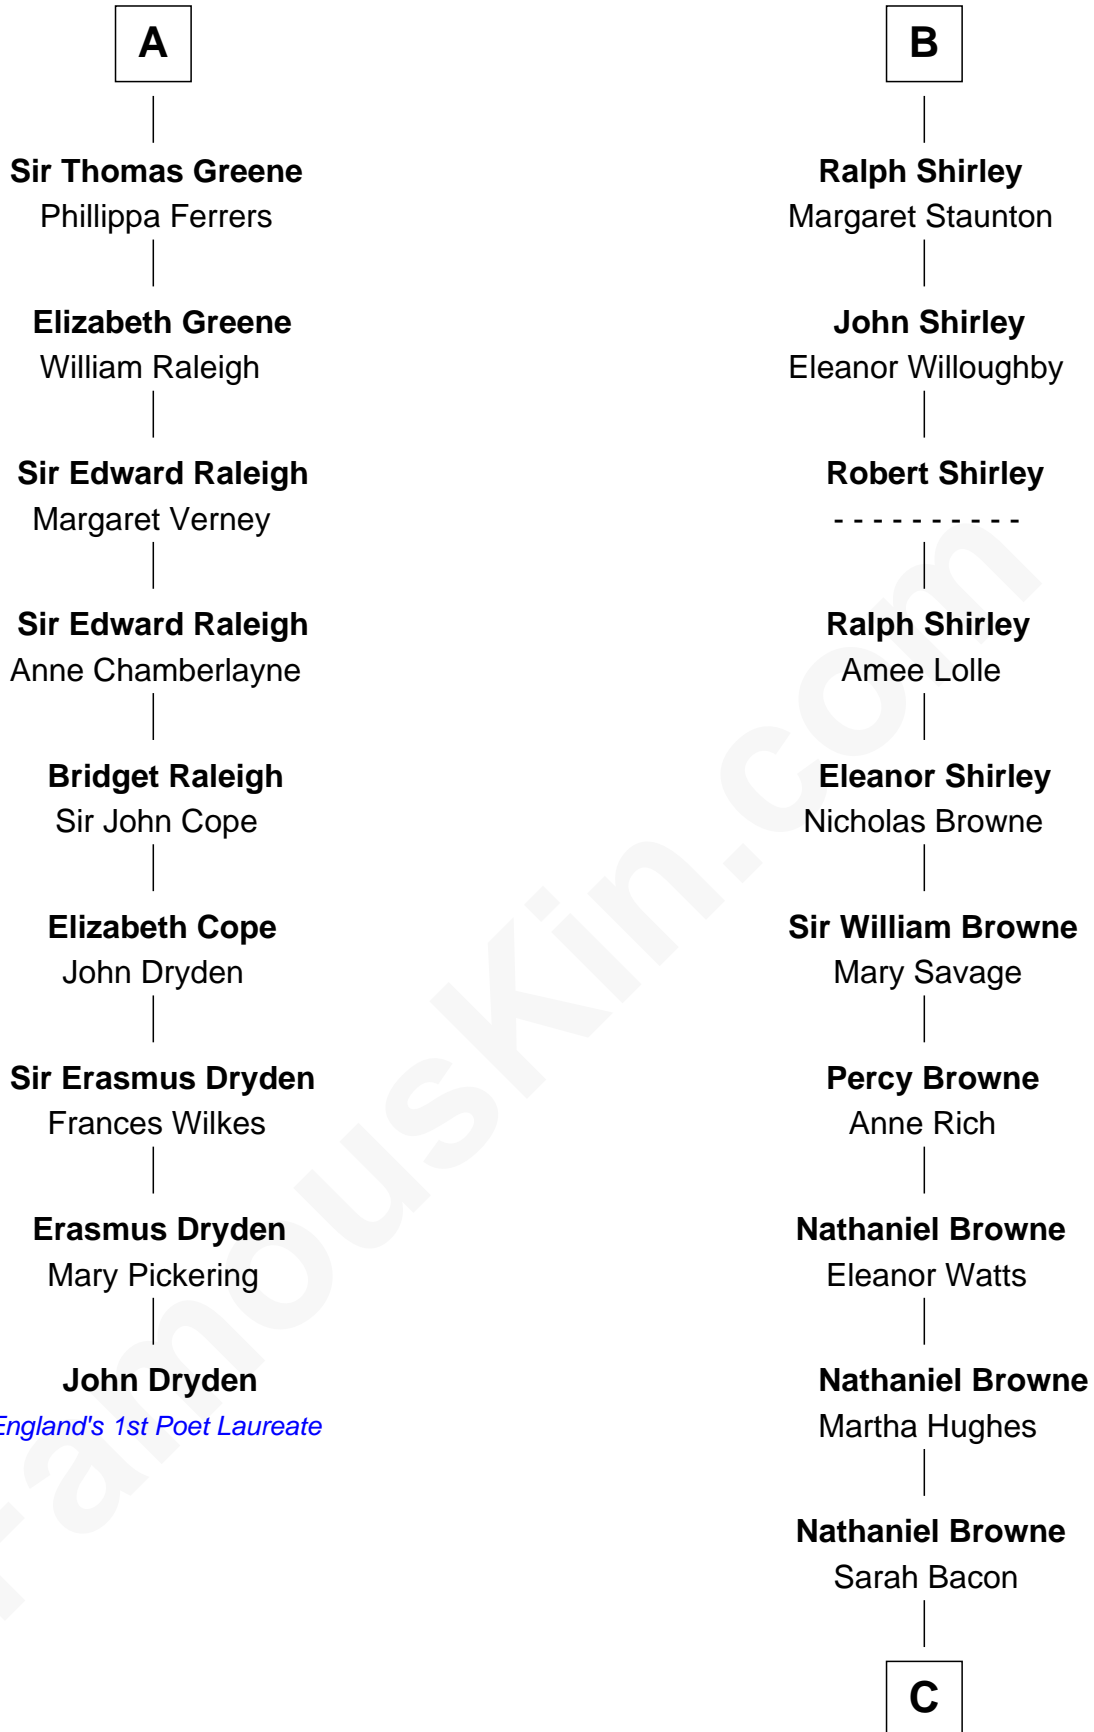

FamousKin.com

Relationship Chart of

John Dryden

England's First Poet Laureate

15th cousin 6 times removed of

William Henry Moore

Co-Founder, U.S. Steel and Nabisco

C

Sarah Browne
George Beckwith

George Beckwith
Rachel Marsh

George Beckwith
Mary Bradley

Rachael Arvilla Beckwith
Nathaniel Ford Moore

William Henry Moore
Co-Founder, U.S. Steel and Nabisco