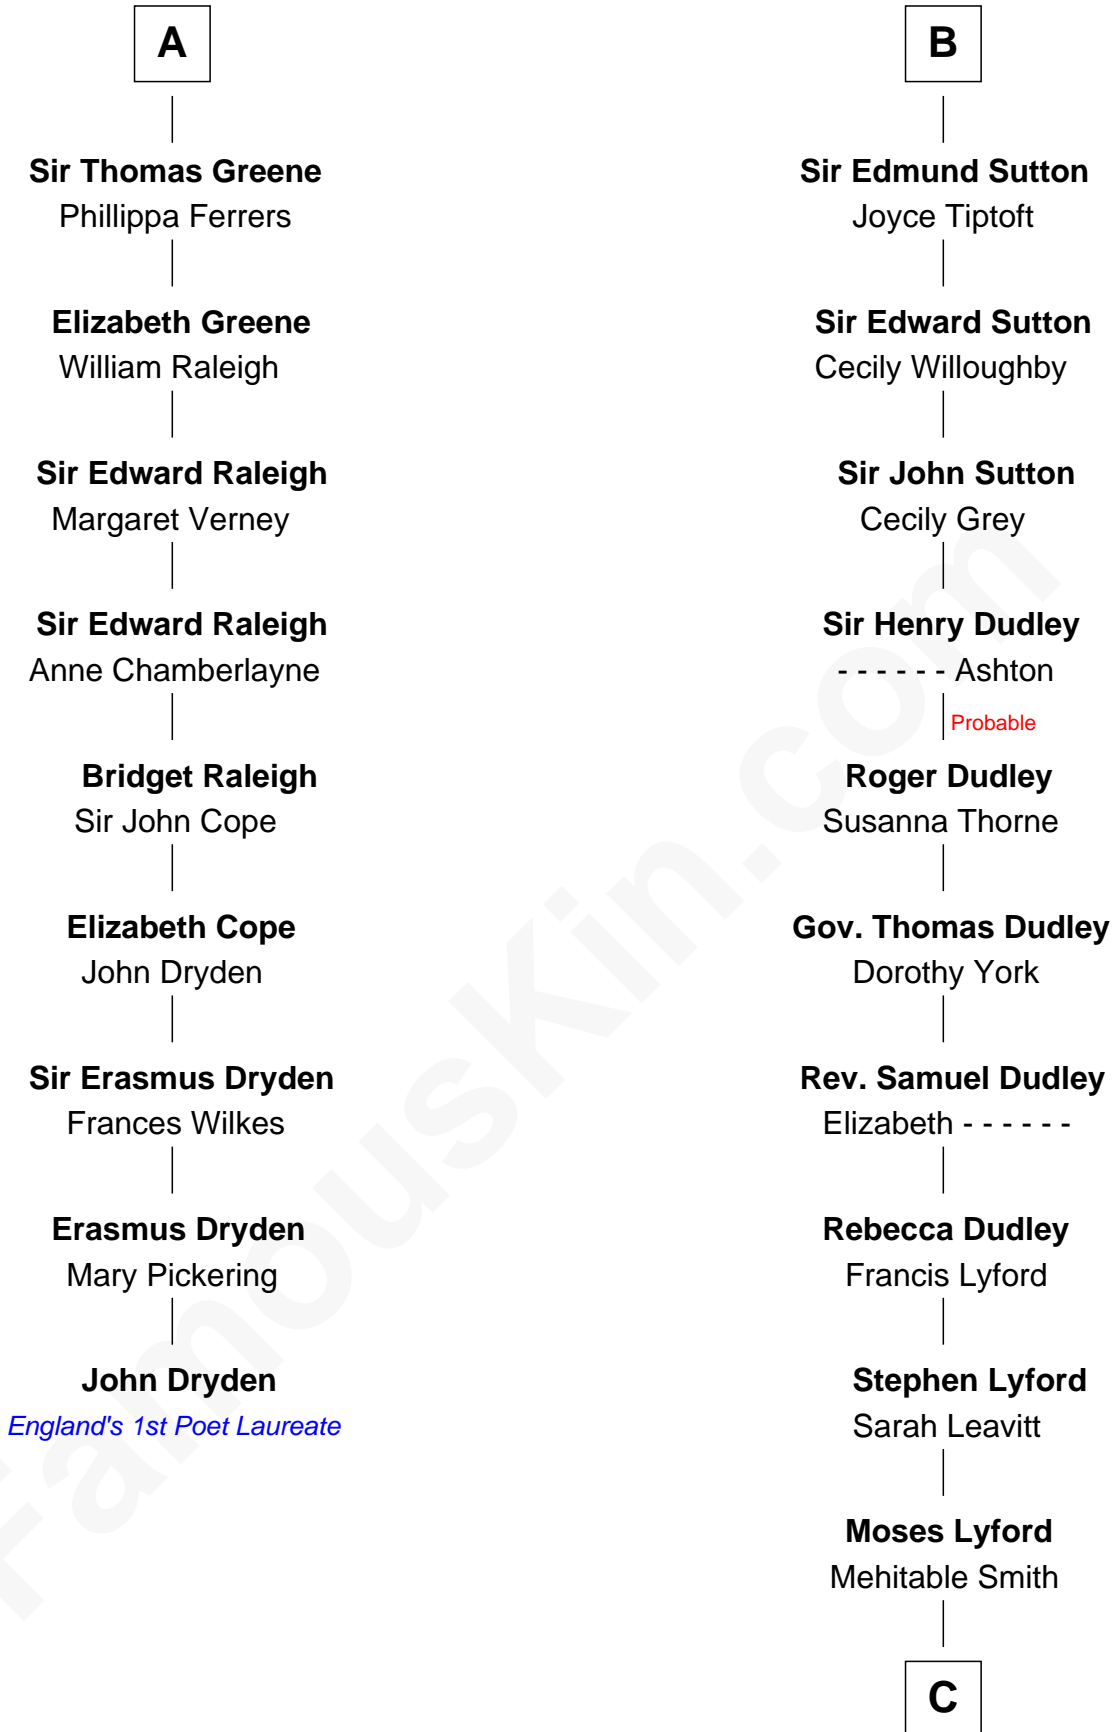

FamousKin.com

Relationship Chart of

John Dryden

England's First Poet Laureate

15th cousin 5 times removed of

Milton Bradley

Founder, Milton Bradley Company

C

Oliver Smith Lyford

Elizabeth Johnson

Dudley Lyford

Betsy Smith

Fanny Lyford

Lewis Bradley

Milton Bradley

Founder, Milton Bradley Company