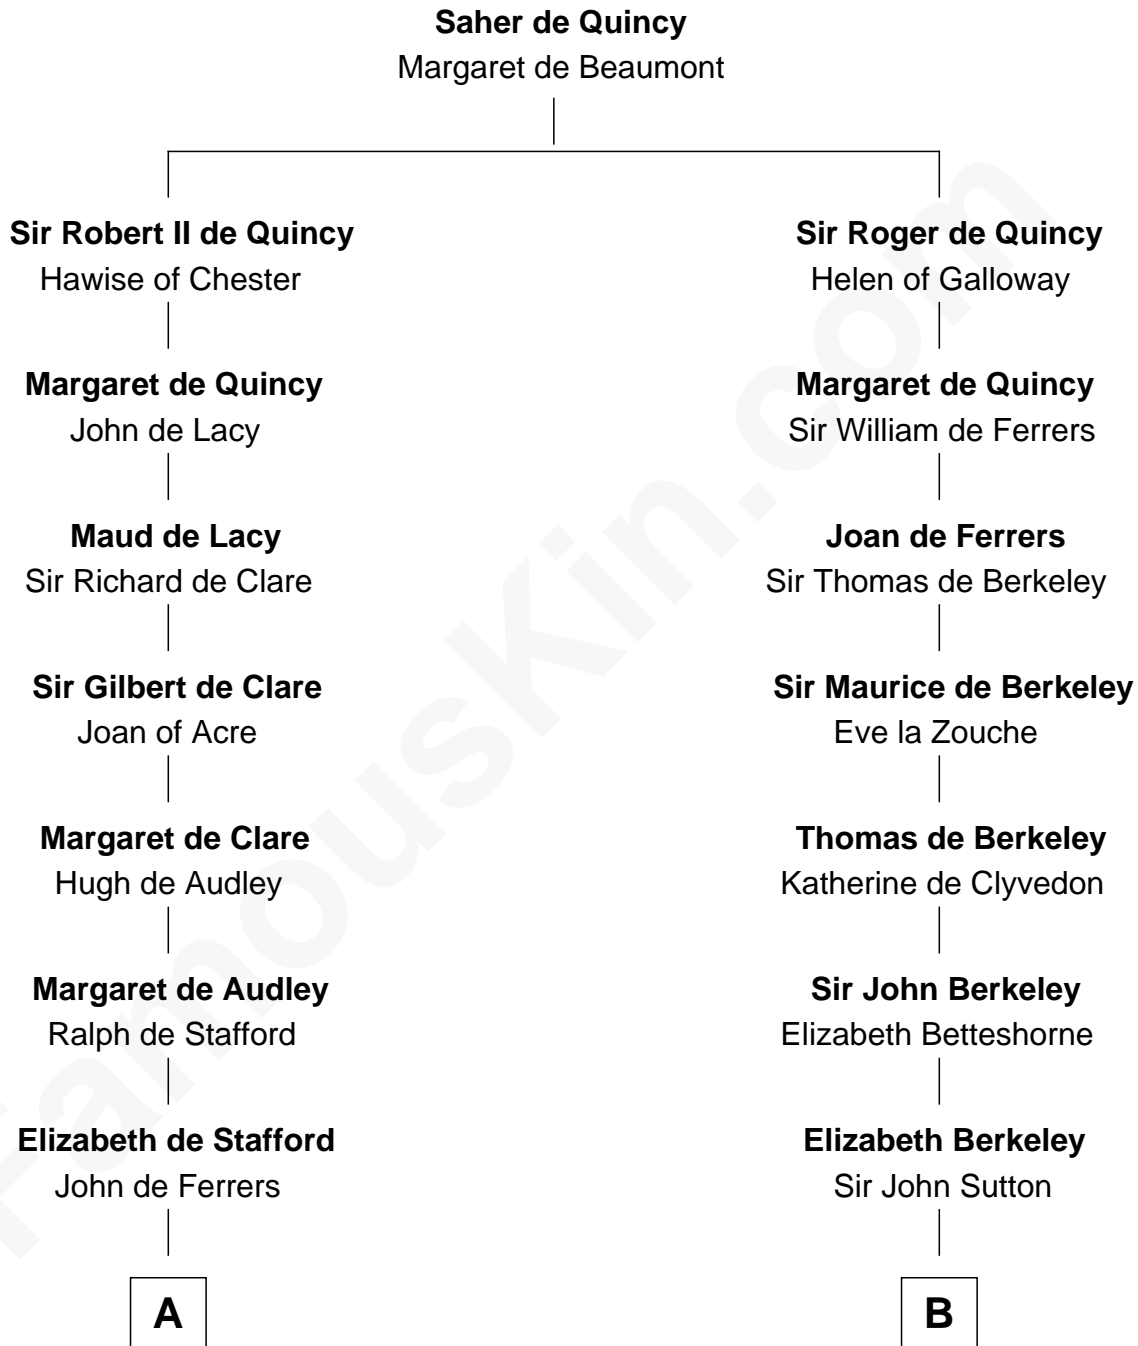

FamousKin.com

Relationship Chart of

John Dryden

England's First Poet Laureate

16th cousin 4 times removed of

Milton Bradley

Founder, Milton Bradley Company

C

Oliver Smith Lyford

Elizabeth Johnson

Dudley Lyford

Betsy Smith

Fanny Lyford

Lewis Bradley

Milton Bradley

Founder, Milton Bradley Company