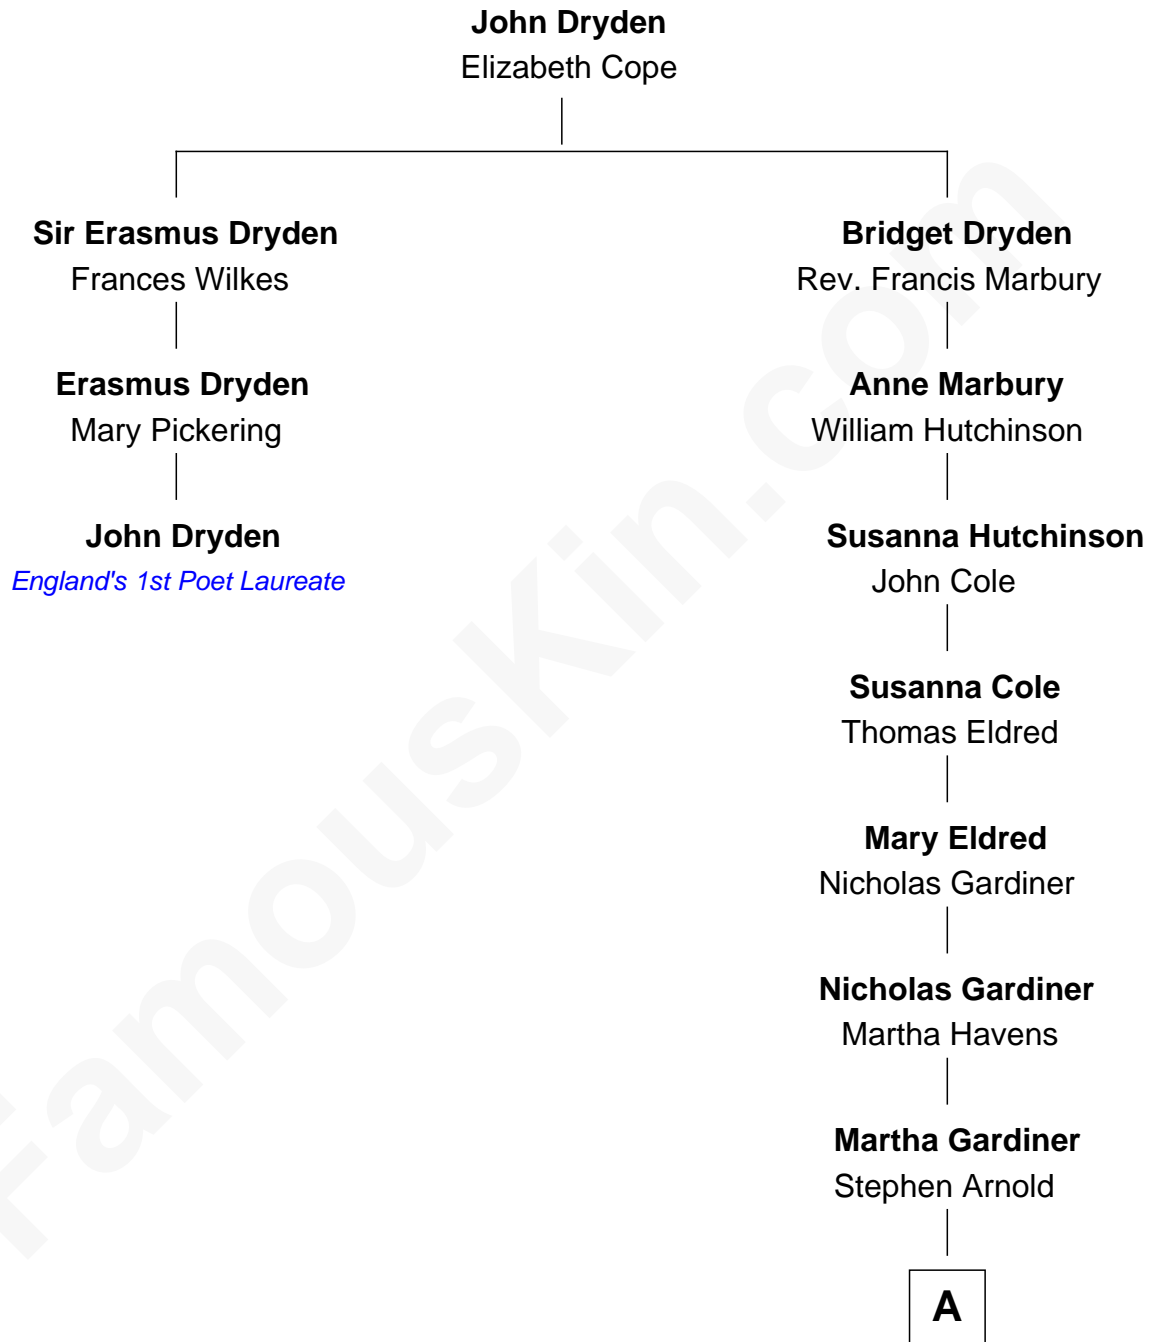

# FamousKin.com Relationship Chart of

**John Dryden**

*England's First Poet Laureate*

2nd cousin 7 times removed of

**Stephen A. Douglas**

*Participated in Lincoln-Douglas Debates*

**A**

**Martha Arnold**  
Benajah Douglass

**Dr. Stephen Arnold Douglass**  
Sarah Fiske

**Stephen A. Douglas**  
*[The Lincoln-Douglas Debates](#)*

FamousKin.com