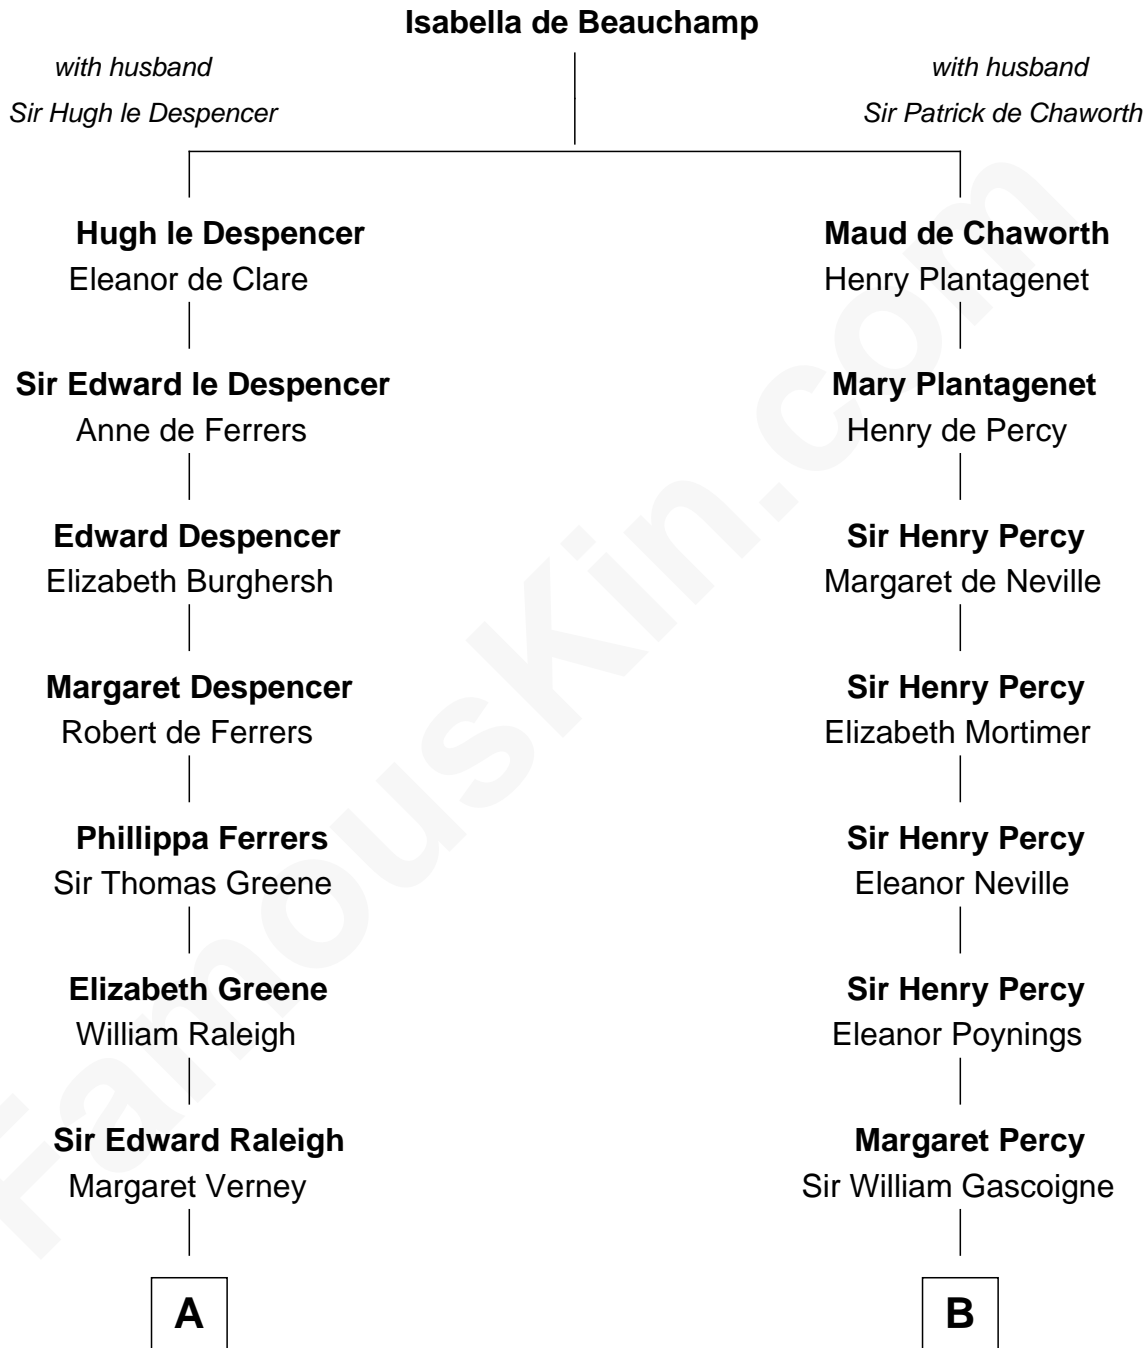

# FamousKin.com Relationship Chart of

**John Dryden**

*England's First Poet Laureate*

12th cousin 9 times removed of

**Brian Forster**

*TV Actor*

**C**

**Robert Forster**

Jane Cochrane

**Lt-Col. Frederic Blanco Forster**

Marian Jennette Sophia De Carteret

**Frederic Percy Cochrane Forster**

Alice Mary Biggs

**Peter Cochrane Forster**

Jennifer Dickens Downing

**Brian Forster**