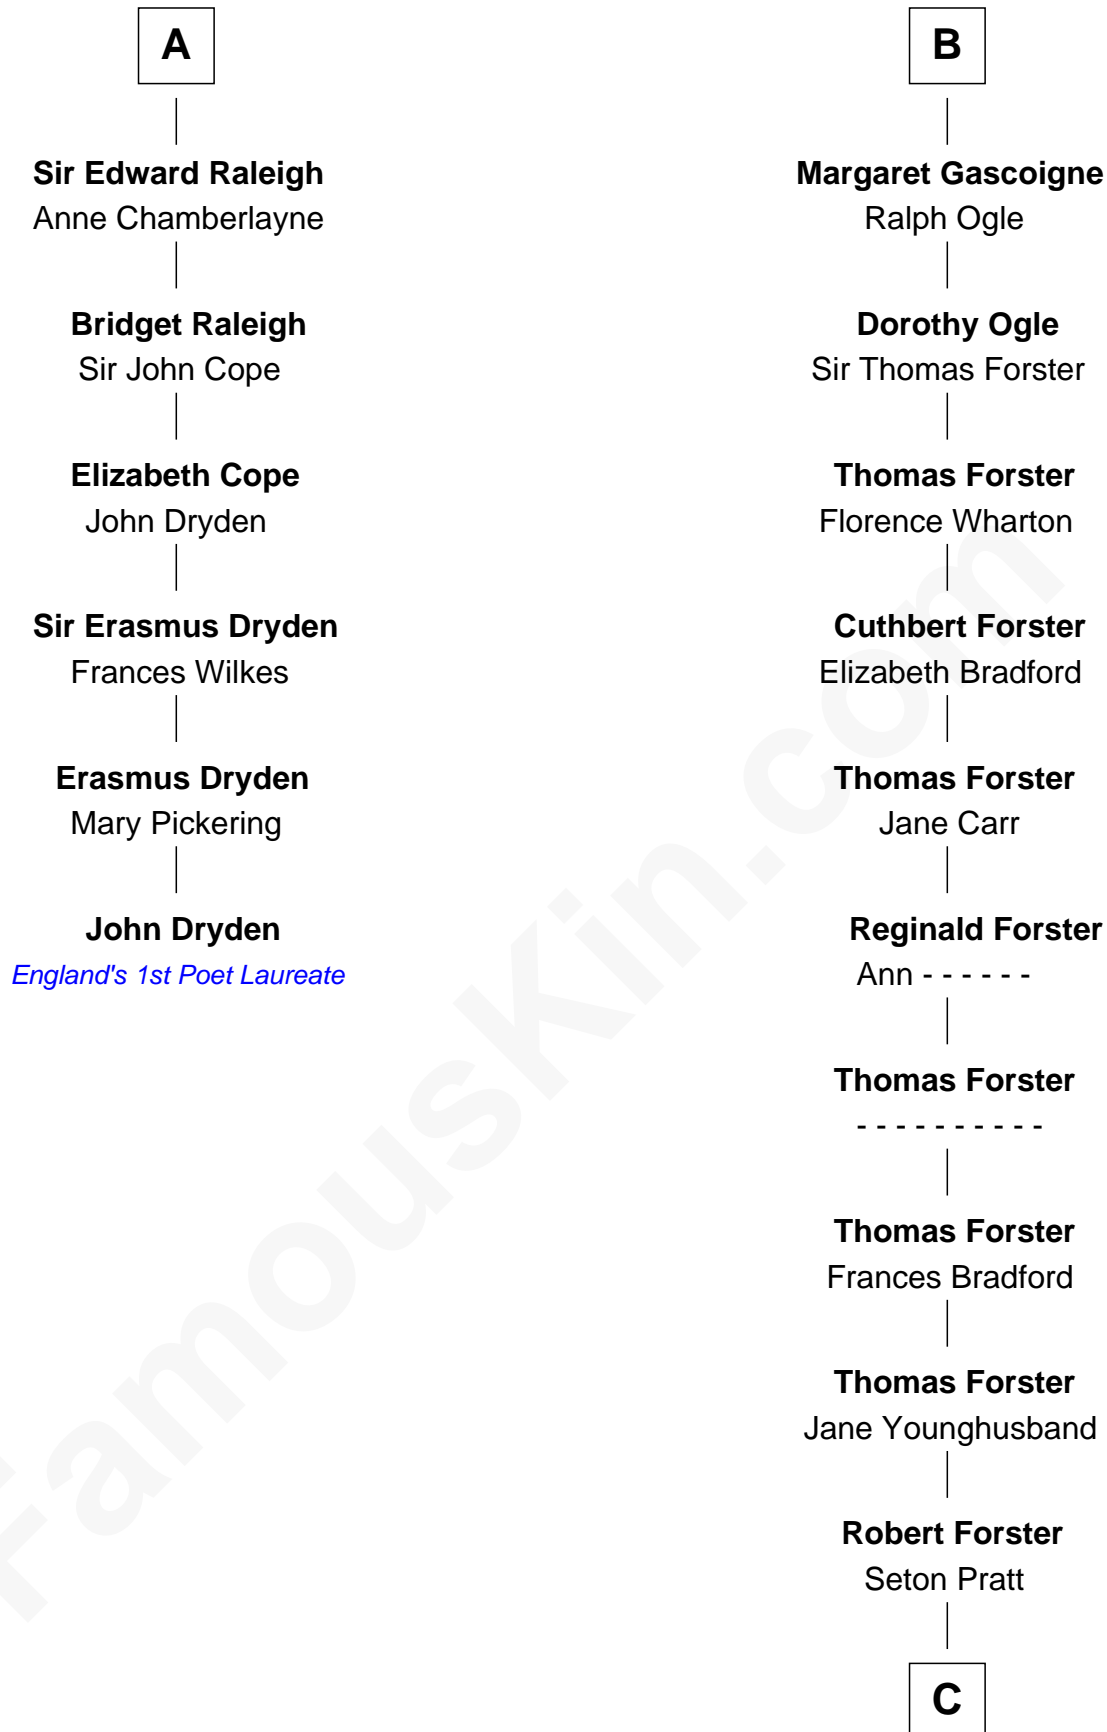

# FamousKin.com Relationship Chart of

**John Dryden**

*England's First Poet Laureate*

12th cousin 9 times removed of

**Brian Forster**

*TV Actor*

**C**

**Robert Forster**

Jane Cochrane

**Lt-Col. Frederic Blanco Forster**

Marian Jennette Sophia De Carteret

**Frederic Percy Cochrane Forster**

Alice Mary Biggs

**Peter Cochrane Forster**

Jennifer Dickens Downing

**Brian Forster**