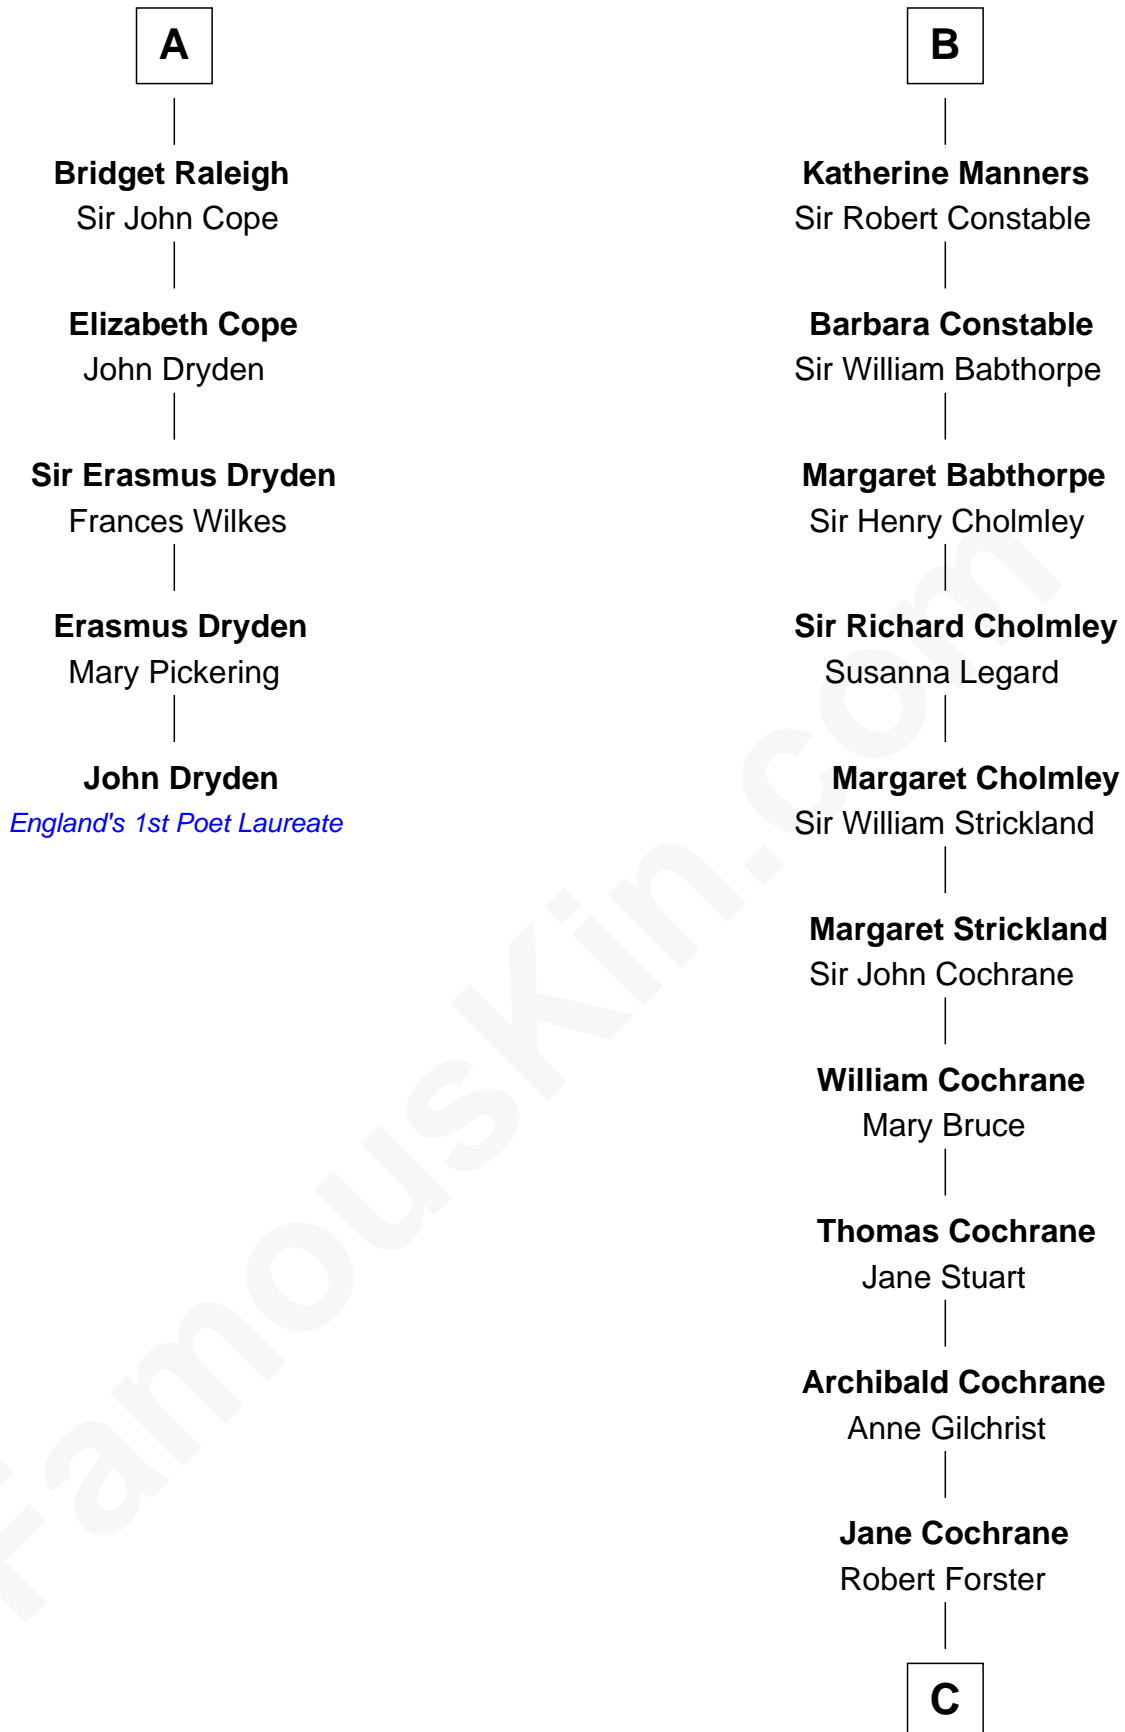

# FamousKin.com Relationship Chart of

**John Dryden**

*England's First Poet Laureate*

11th cousin 9 times removed of

**Brian Forster**

*TV Actor*

**Edmund Fitzalan**

Alice de Warenne

**C**

**Lt-Col. Frederic Blanco Forster**  
Marian Jennette Sophia De Carteret

**Frederic Percy Cochrane Forster**  
Alice Mary Biggs

**Peter Cochrane Forster**  
Jennifer Dickens Downing

**Brian Forster**  
*TV Actor*