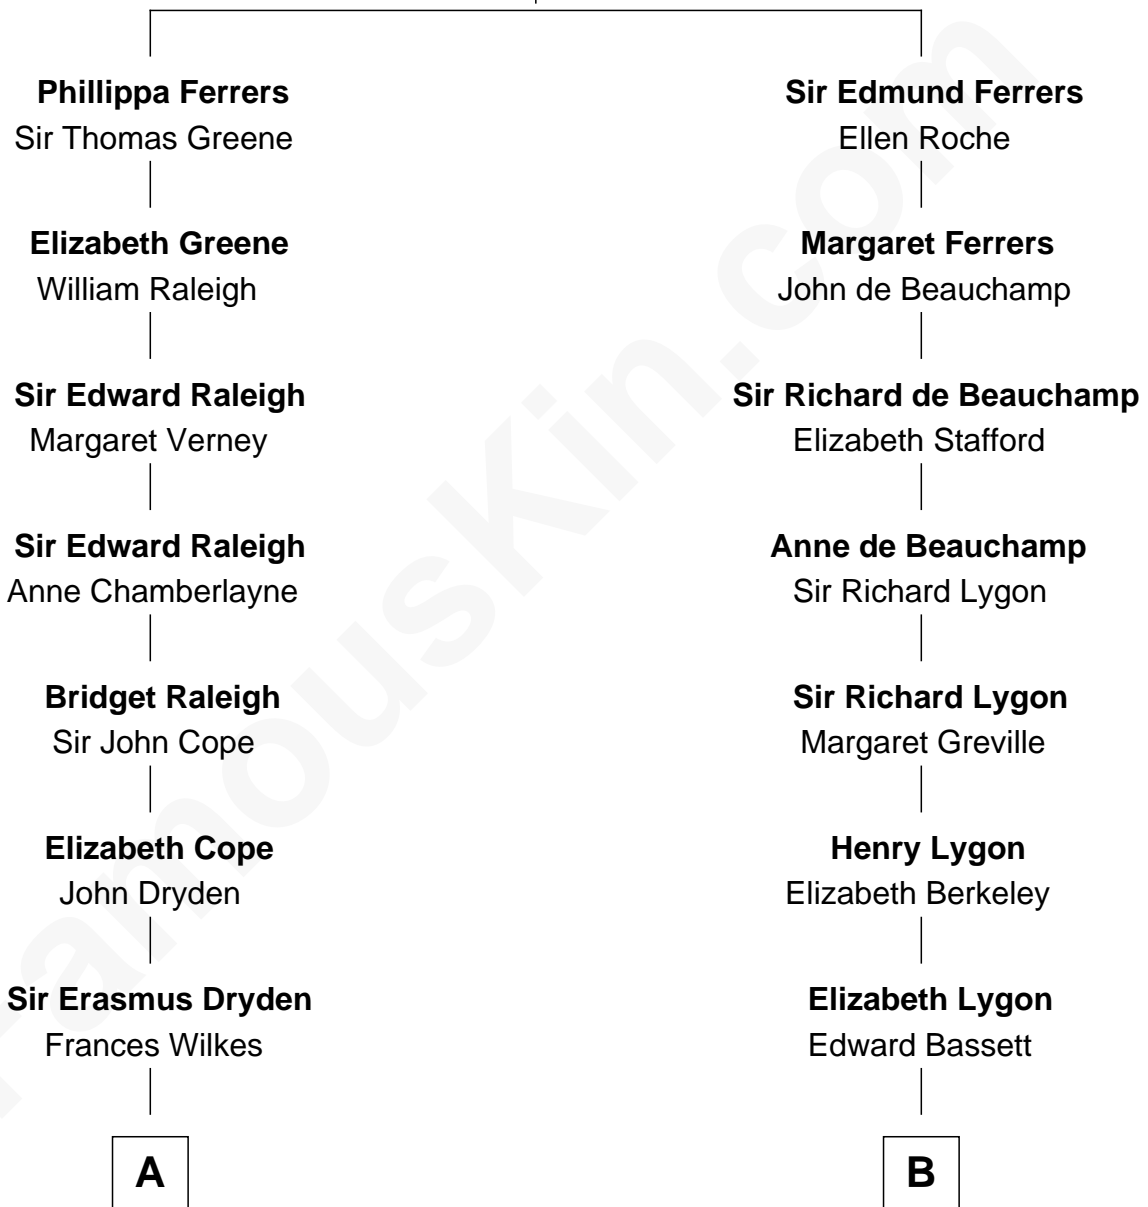

FamousKin.com Relationship Chart of

John Dryden

England's First Poet Laureate

8th cousin 11 times removed of

Margot Kidder

TV and Movie Actress

Robert de Ferrers
Margaret Despencer

C