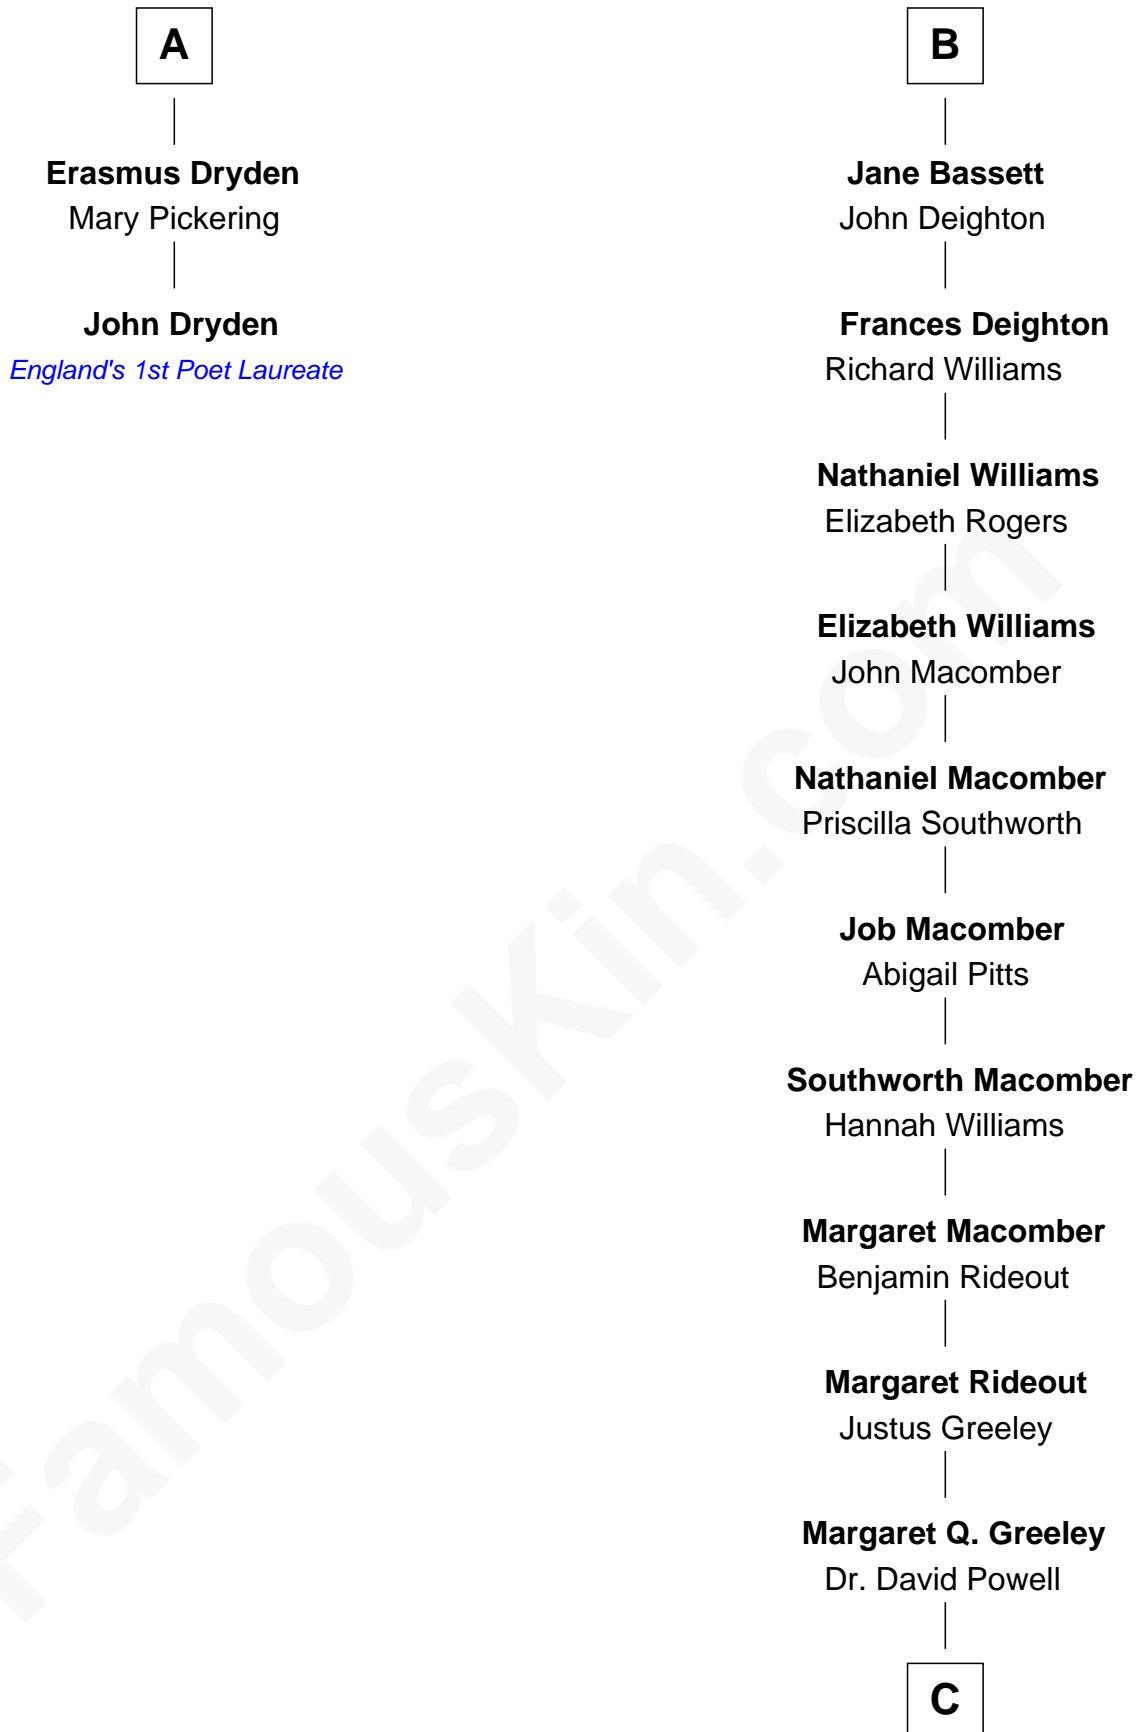

FamousKin.com Relationship Chart of

John Dryden

England's First Poet Laureate

8th cousin 11 times removed of

Margot Kidder

TV and Movie Actress

Robert de Ferrers
Margaret Despencer

C

—
Margaret Powell
Sidney Jesse Kidder

—
Kendall Kidder
Jocelyn Mary Wilson

—
Margot Kidder
TV and Movie Actress

FamousKin.com