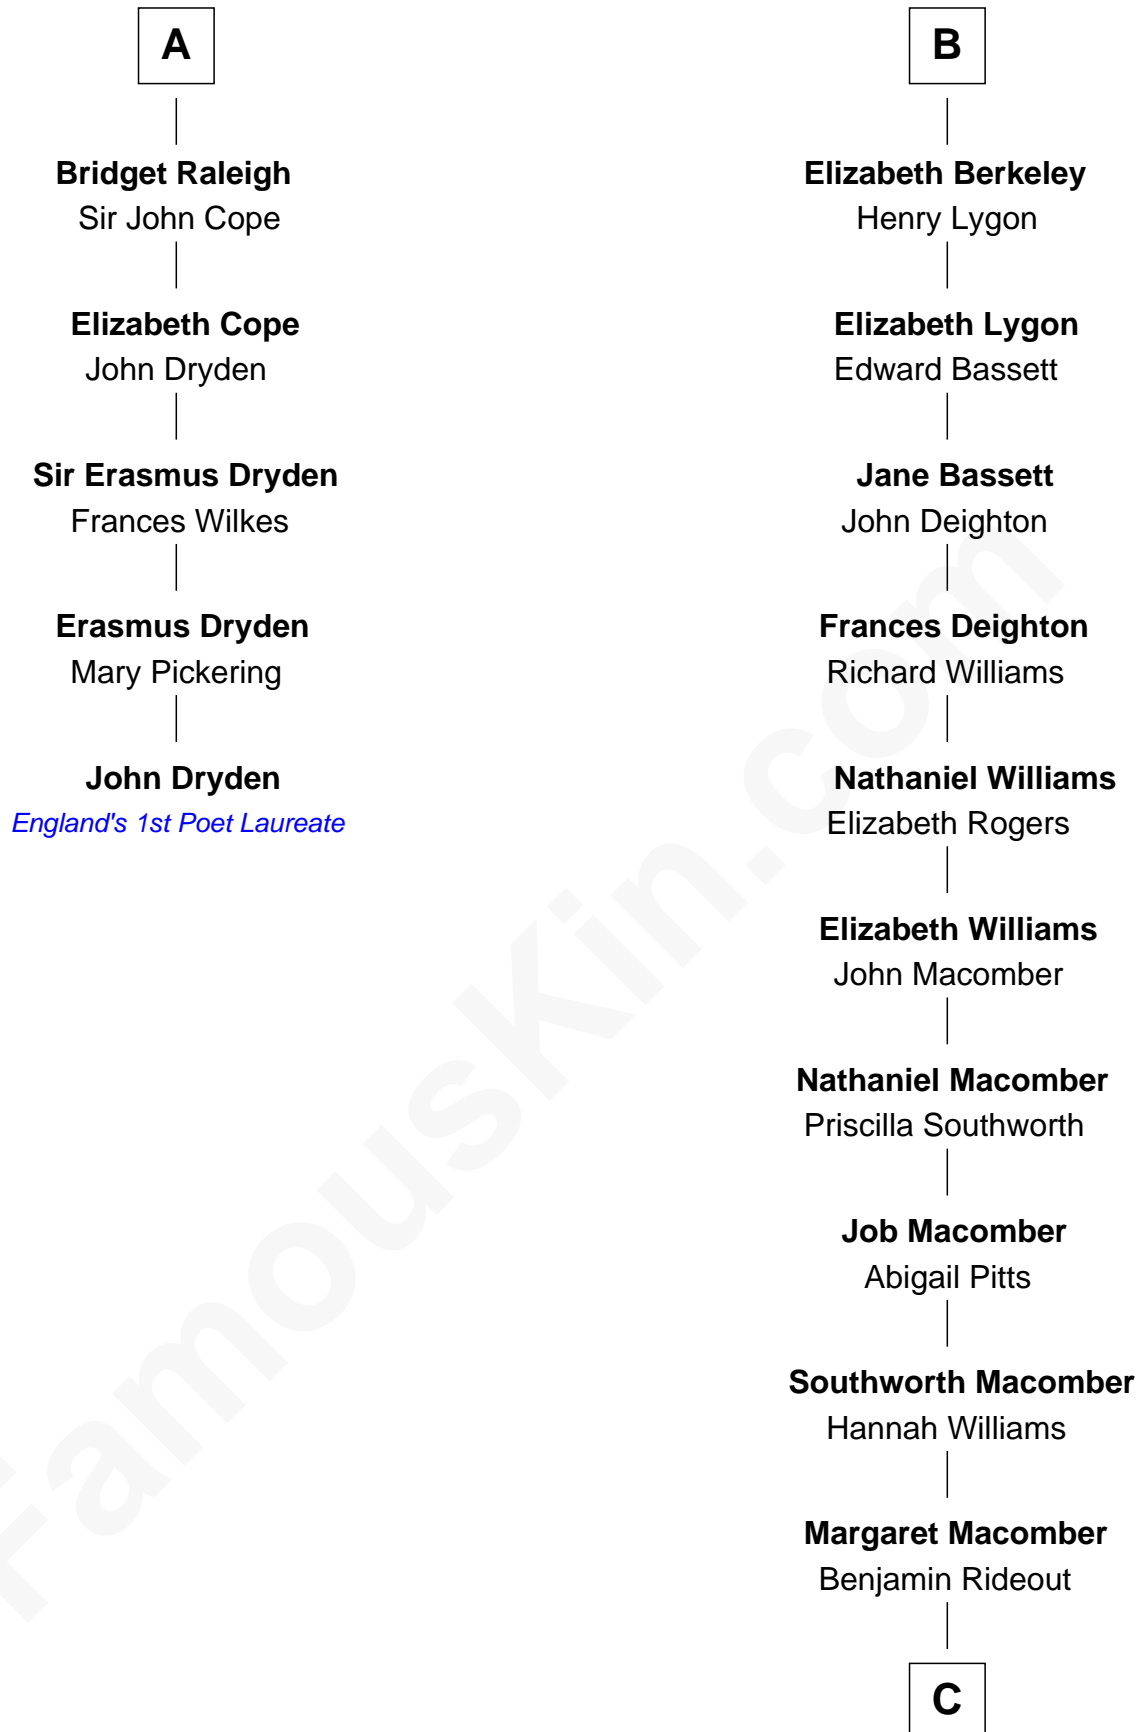

FamousKin.com Relationship Chart of

John Dryden

England's First Poet Laureate

11th cousin 10 times removed of

Margot Kidder

TV and Movie Actress

Edmund Fitzalan

Alice de Warenne

C

—
Margaret Rideout

Justus Greeley

—
Margaret Q. Greeley

Dr. David Powell

—
Margaret Powell

Sidney Jesse Kidder

—
Kendall Kidder

Jocelyn Mary Wilson

—
Margot Kidder

TV and Movie Actress