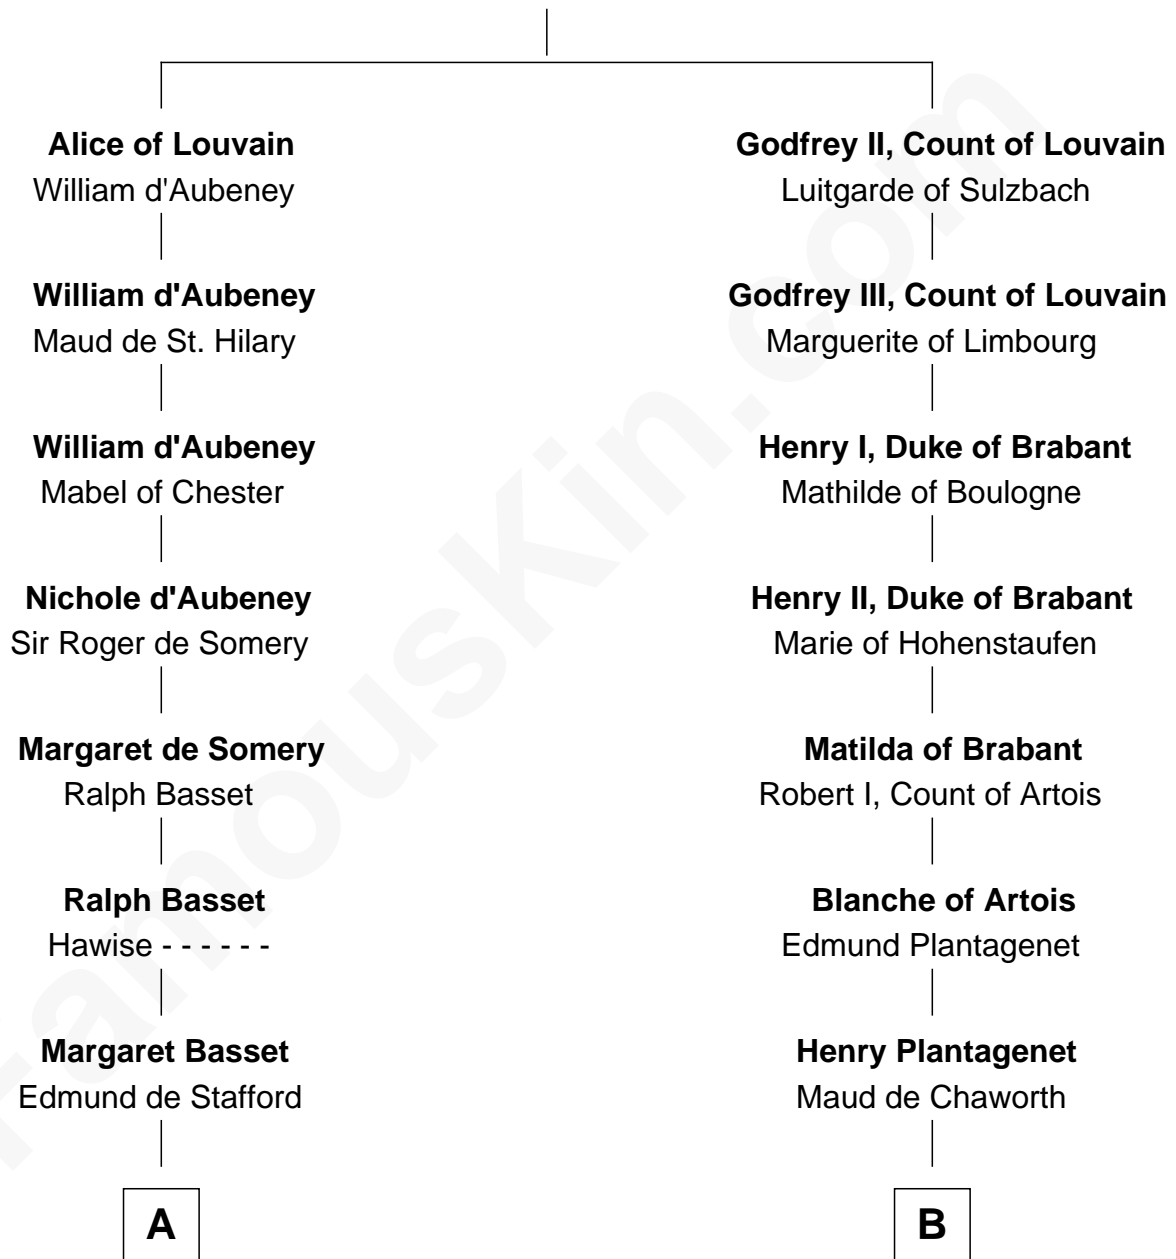

FamousKin.com

Relationship Chart of

John Dryden

England's First Poet Laureate

18th cousin 2 times removed of

Roger Sherman

Signer of the Declaration of Independence

Gottfried I, Count of Louvain

Ide de Chiny

C

Erasmus Dryden

Mary Pickering

John Dryden

England's 1st Poet Laureate

D

Mary Palgrave